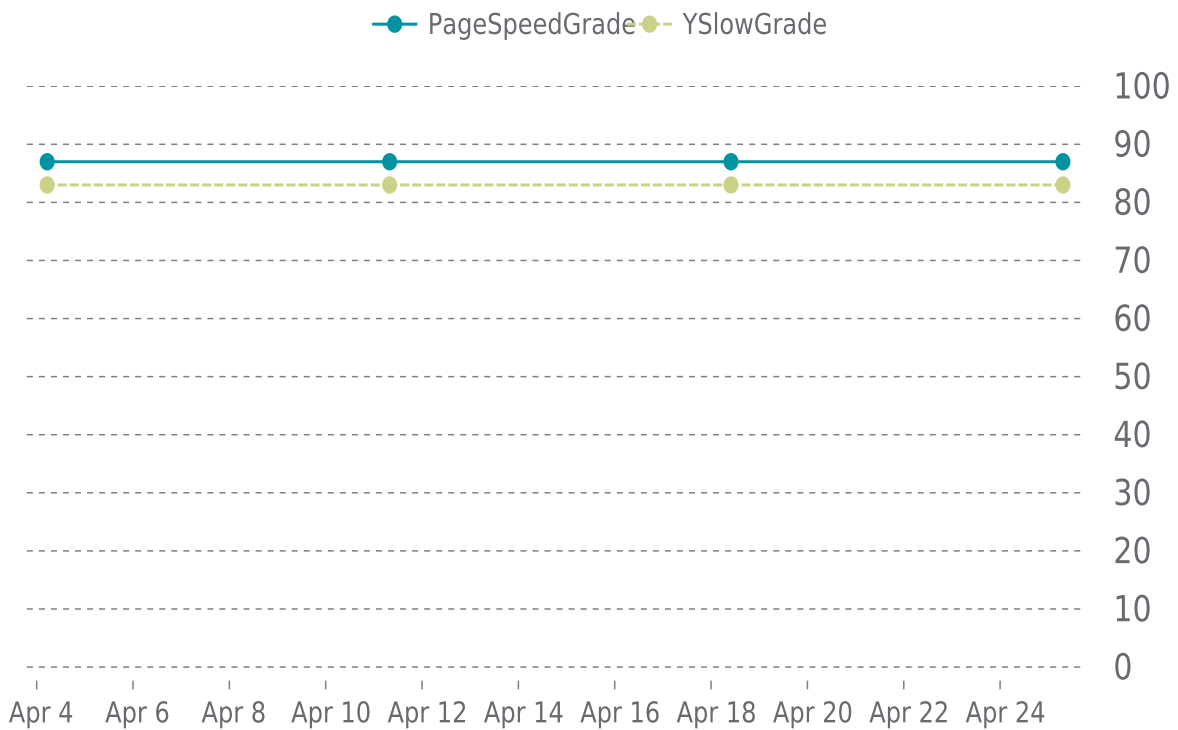

# ✓ PERFORMANCE

Total performance checks: **4**

04/01/2022 to 04/30/2022

## MOST RECENT SCAN

04/25/2022

PageSpeed Grade

**B (87%)**

Previous check: 87%

YSlow Grade

**B (83%)**

Previous check: 83%

## PERFORMANCE OVERVIEW