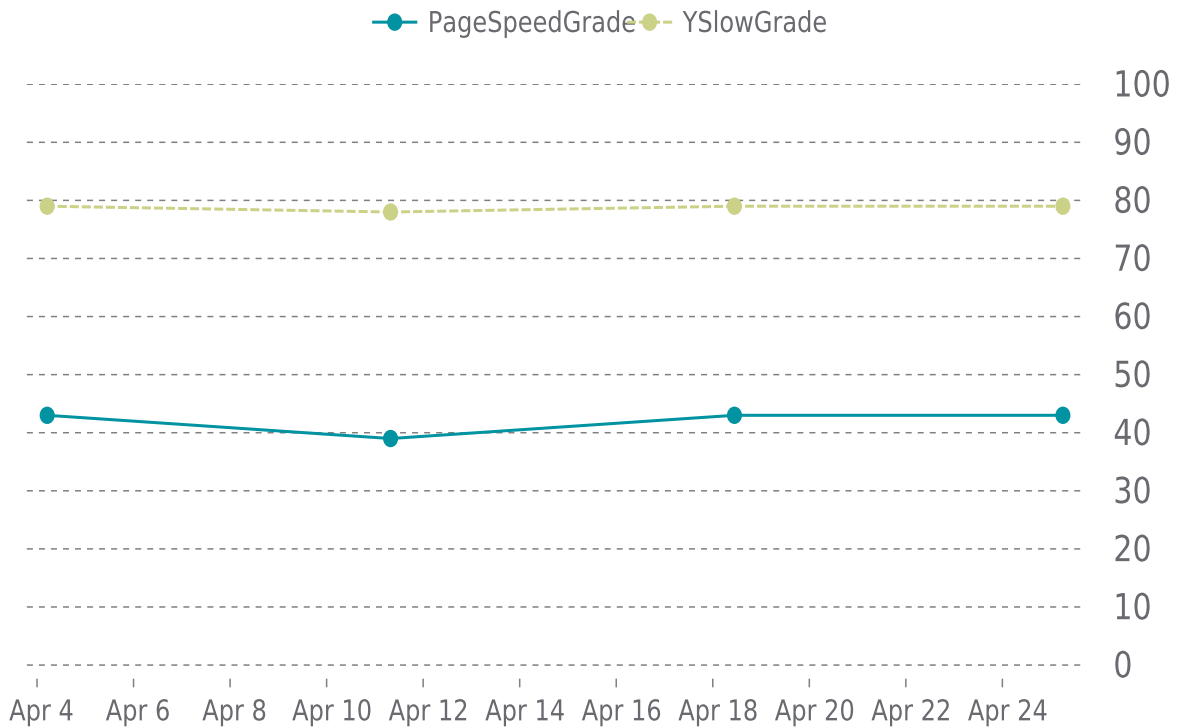

✓ PERFORMANCE

Total performance checks: **4**

04/01/2022 to 04/30/2022

MOST RECENT SCAN

04/25/2022

PageSpeed Grade

F (43%)

Previous check: 43%

YSlow Grade

C (79%)

Previous check: 79%

PERFORMANCE OVERVIEW

PERFORMANCE HISTORY

Date	Load time	PageSpeed	YSlow
04/25/2022 06:06	1.22 s	F (43%)	C (79%)
04/18/2022 10:47	1.35 s	F (43%)	C (79%)
04/11/2022 07:48	1.78 s	F (39%)	C (78%)
04/04/2022 05:03	1.16 s	F (43%)	C (79%)