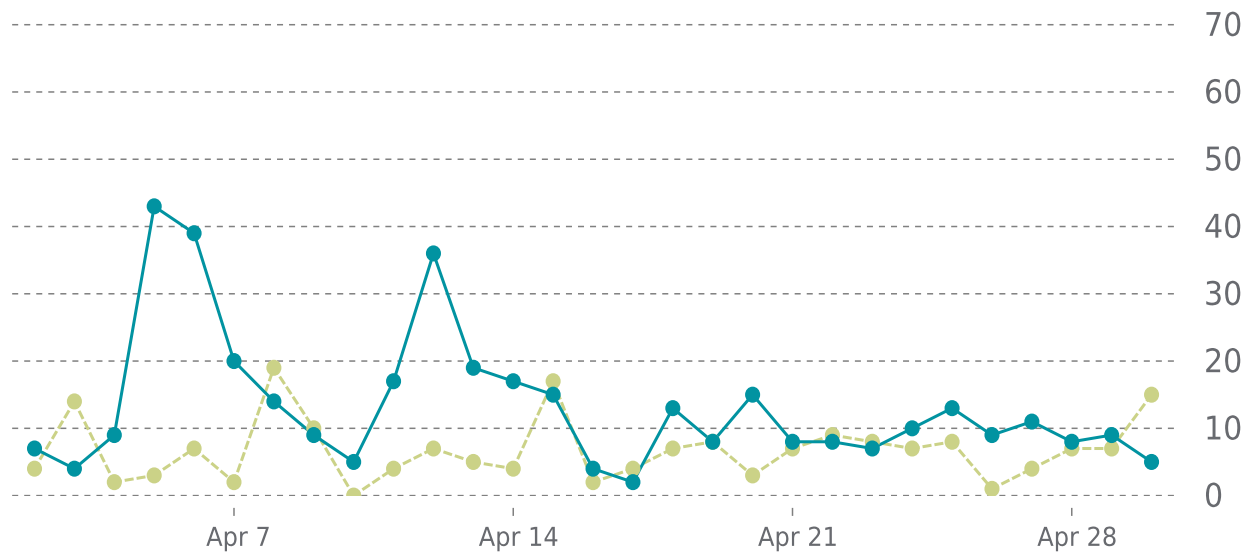

last 30 days

89%

UPTIME HISTORY

Event	Date	Reason	Duration
UP	04/04/2022	-	26d 14h
PAUSED	04/04/2022	-	12s

✓ ANALYTICS

Traffic up by: **103%**
04/01/2022 to 04/30/2022

OVERVIEW

Sessions
0.4K
▲ 103%

Pageviews
1.3K
▲ 138%

Session duration
02m:30s
▲ 22%

SESSIONS

—●— This period —●— Previous period

Pages Per Sessions: ▲ 17%

Social Media Sessions: ▲ 187.80%

Bounce Rate: ▼ -18%

Organic Searches: ▲ 73.45%