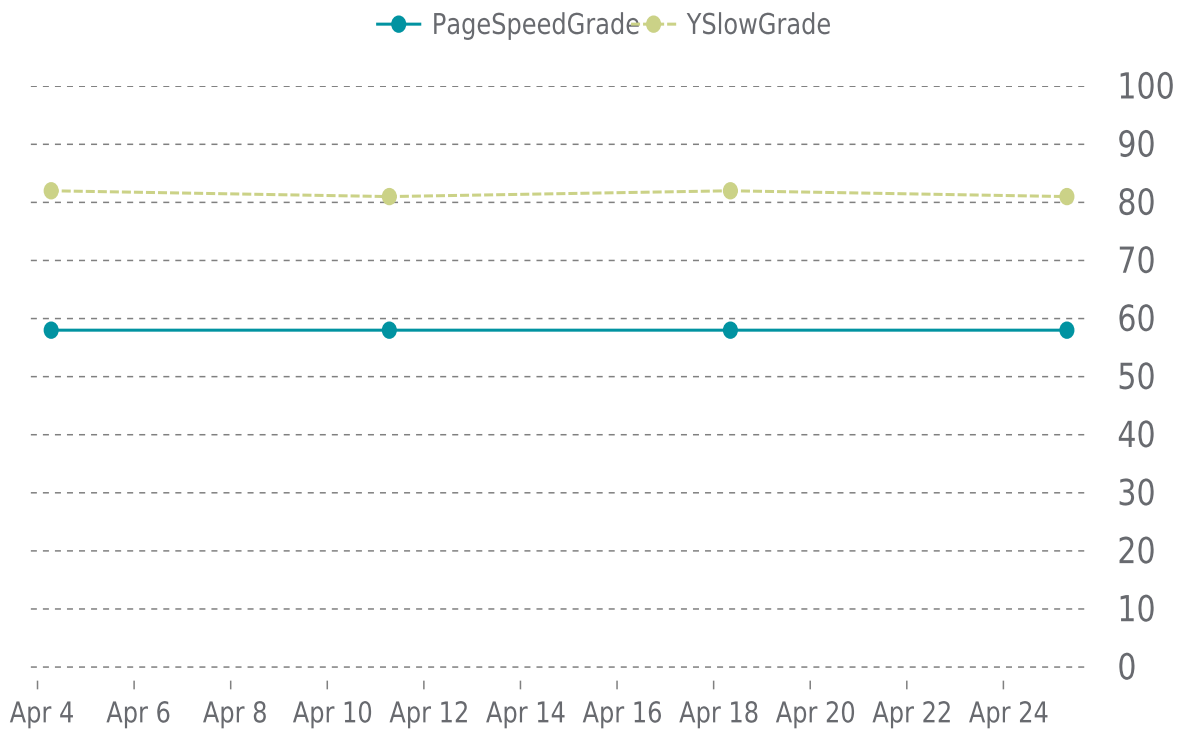

✓ PERFORMANCE

Total performance checks: **4**

04/01/2022 to 04/30/2022

MOST RECENT SCAN

04/25/2022

PageSpeed Grade

E (58%)

Previous check: 58%

YSlow Grade

B (81%)

Previous check: 82%

PERFORMANCE OVERVIEW

PERFORMANCE HISTORY

Date	Load time	PageSpeed	YSlow
04/25/2022 07:34	0.89 s	E (58%)	B (81%)
04/18/2022 08:20	0.94 s	E (58%)	B (82%)
04/11/2022 06:50	1.07 s	E (58%)	B (81%)
04/04/2022 06:47	1.18 s	E (58%)	B (82%)