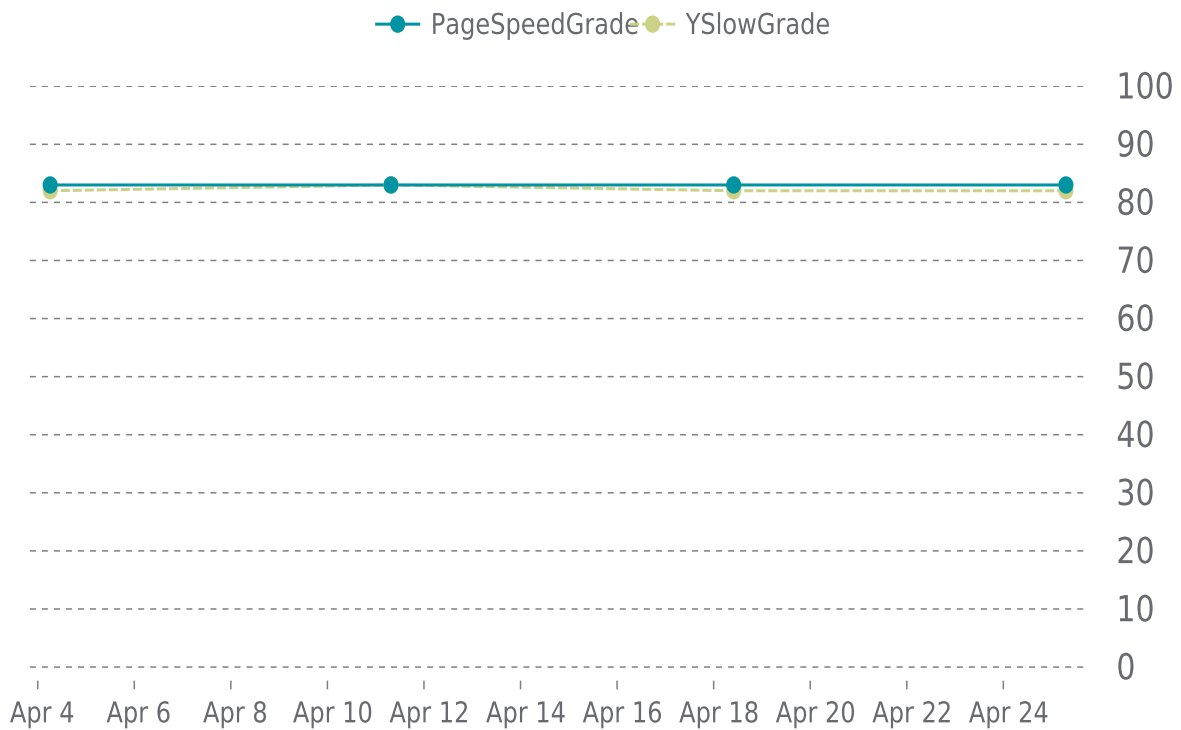

# ✓ PERFORMANCE

Total performance checks: **4**

04/01/2022 to 04/30/2022

## MOST RECENT SCAN

04/25/2022

PageSpeed Grade

**B (83%)**

Previous check: 83%

YSlow Grade

**B (82%)**

Previous check: 82%

## PERFORMANCE OVERVIEW