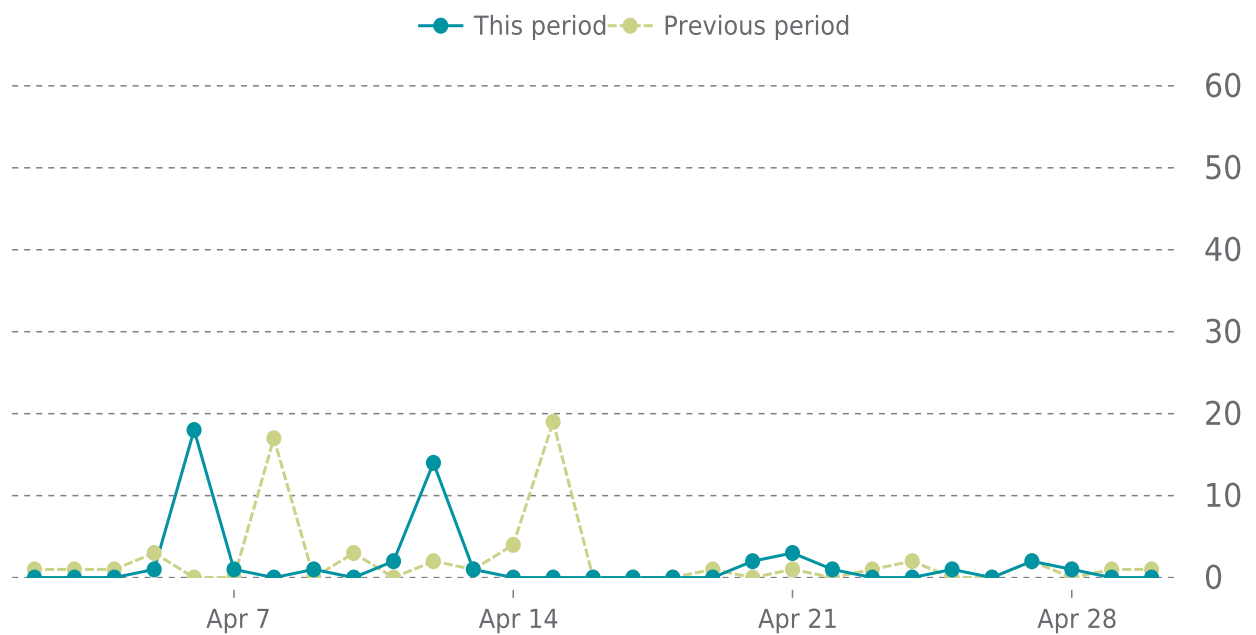

✓ ANALYTICS

Traffic down by: **22%**
04/01/2022 to 04/30/2022

OVERVIEW

Sessions
49
▼ -22%

Pageviews
51
▼ -51%

SESSIONS

Pages Per Sessions: ▼ -38%

Social Media Sessions: ▼ -100.00%

Bounce Rate: ▲ 16%

Organic Searches: ▼ -57.14%

Referrers	Sessions	Pages	Sessions
(direct)	41	/	21
google	3	/contact-us/	4
design-bread.com	2	/degrees/computer-i nfo...	4
baidu	2	/degrees/interna	4
bing	1	/degrees/manage ment-...	4
Countries			
	Sessions		
United States	43		
China	3		
India	1		
(not set)	1		
Argentina	1