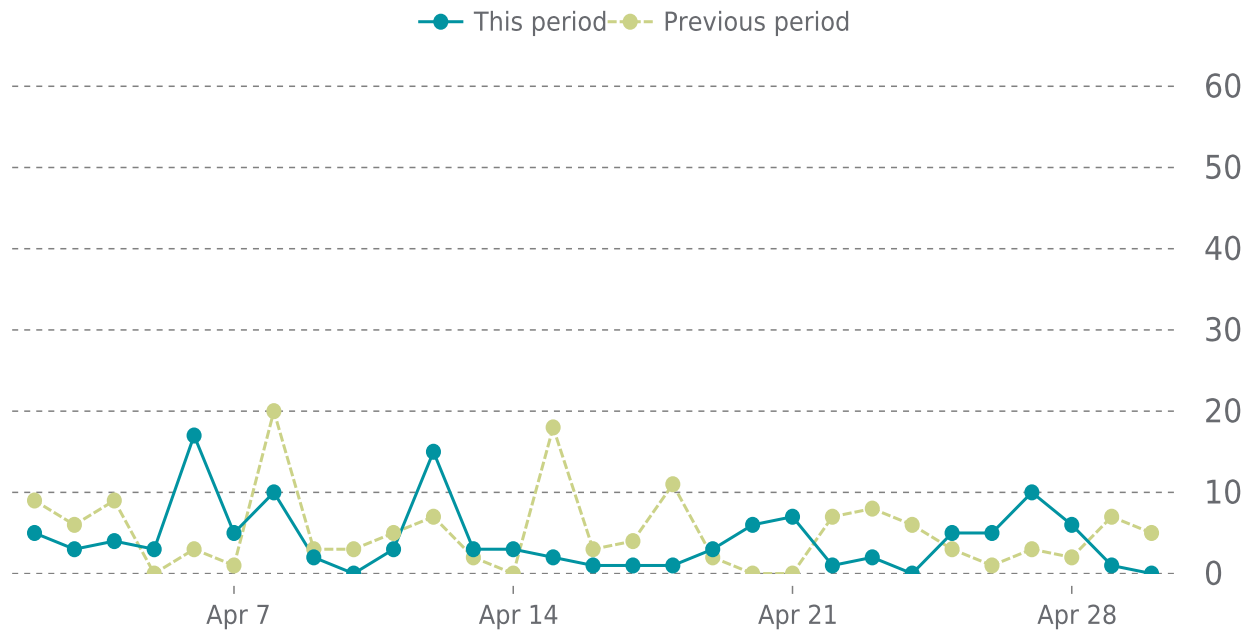

✓ ANALYTICS

Traffic down by: **9%**
04/01/2022 to 04/30/2022

OVERVIEW

Sessions
0.1K
▼ -9%

Pageviews
0.2K
▼ -18%

Session duration
31s
▼ -54%

SESSIONS

Pages Per Sessions: ▼ -10%

Social Media Sessions: ▲ 100.00%

Bounce Rate: ▲ 6%

Organic Searches: ▼ -16.67%

Referrers	Sessions	Pages	Sessions
google	62	/	140
(direct)	54	/brothers-logistics/	53
design-bread.com	10	/connect/	39
orion.managewp.com	6	/brothers-logistics/?wpv	2
yahoo	2	/brothers-logistics/?wpv_v...	2

Countries	Sessions
United States	117
India	5
Mexico	4
Hong Kong	2
Vietnam	2