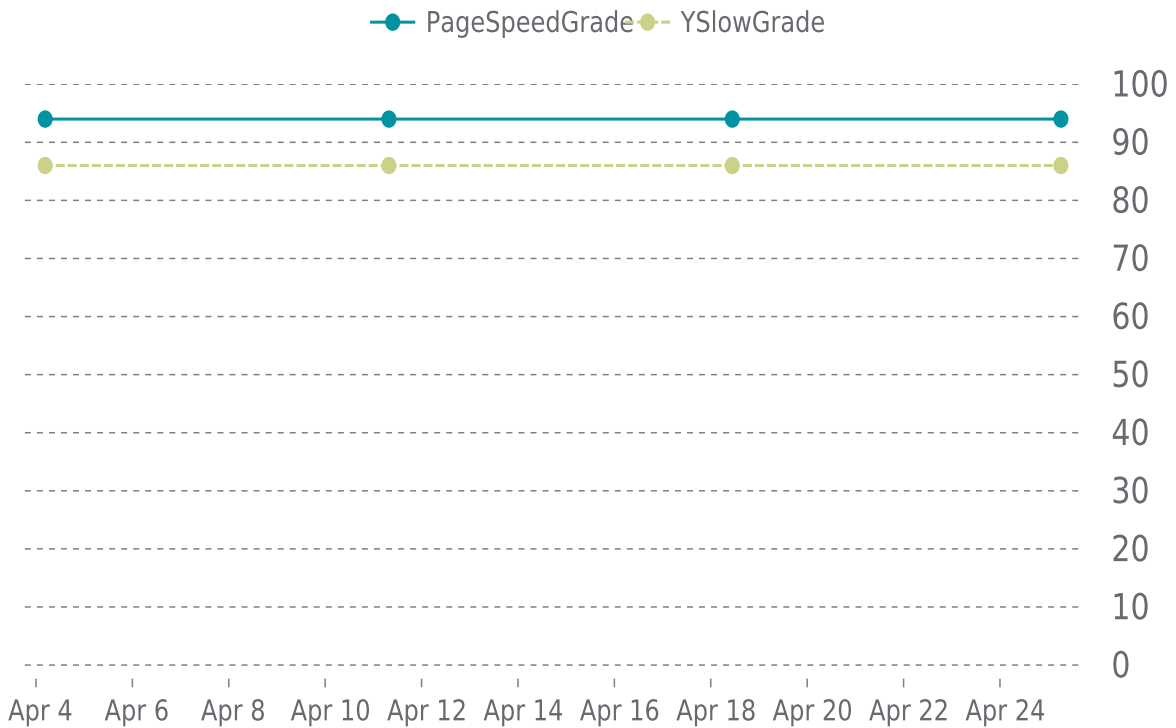

# ✓ PERFORMANCE

Total performance checks: **4**

04/01/2022 to 04/30/2022

## MOST RECENT SCAN

04/25/2022

PageSpeed Grade

**A (94%)**

Previous check: 94%

YSlow Grade

**B (86%)**

Previous check: 86%

## PERFORMANCE OVERVIEW