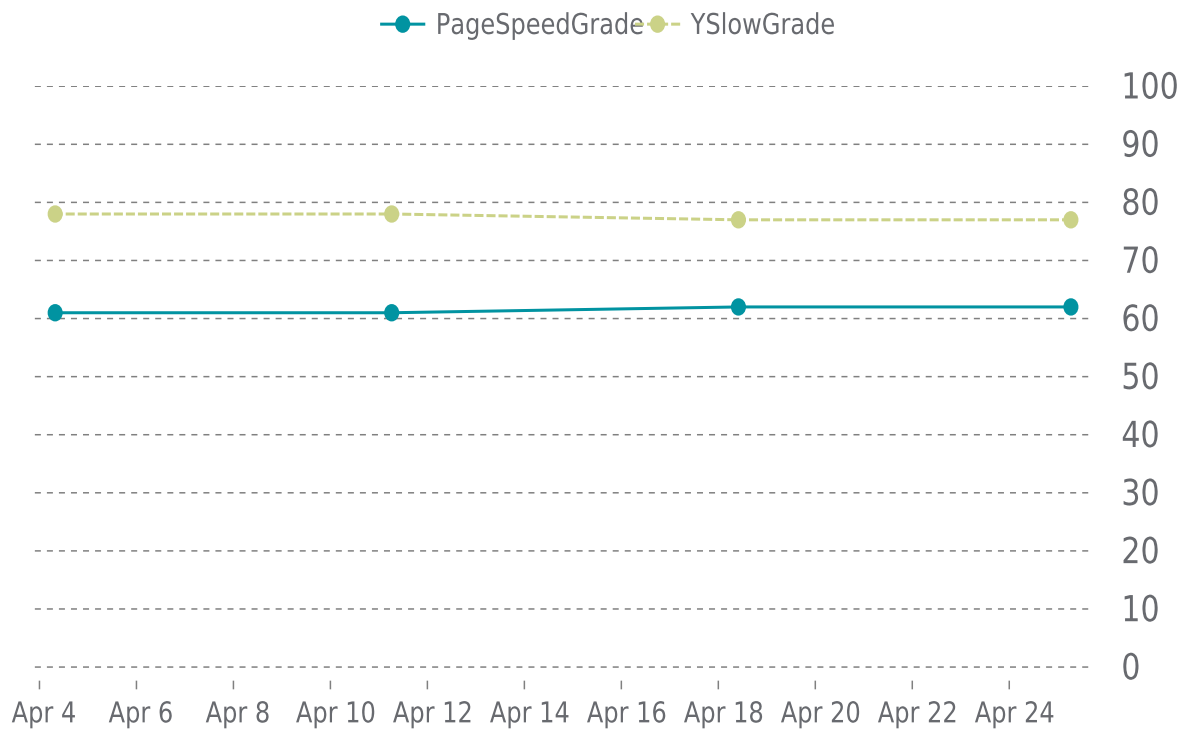

04/01/2022 to 04/30/2022

MOST RECENT SCAN

04/25/2022

PageSpeed Grade

D (62%)

Previous check: 62%

YSlow Grade

C (77%)

Previous check: 77%

PERFORMANCE OVERVIEW

PERFORMANCE HISTORY

Date	Load time	PageSpeed	YSlow
04/25/2022 06:31	1.64 s	D (62%)	C (77%)
04/18/2022 09:58	1.52 s	D (62%)	C (77%)
04/11/2022 06:20	1.43 s	D (61%)	C (78%)
04/04/2022 07:46	1.59 s	D (61%)	C (78%)