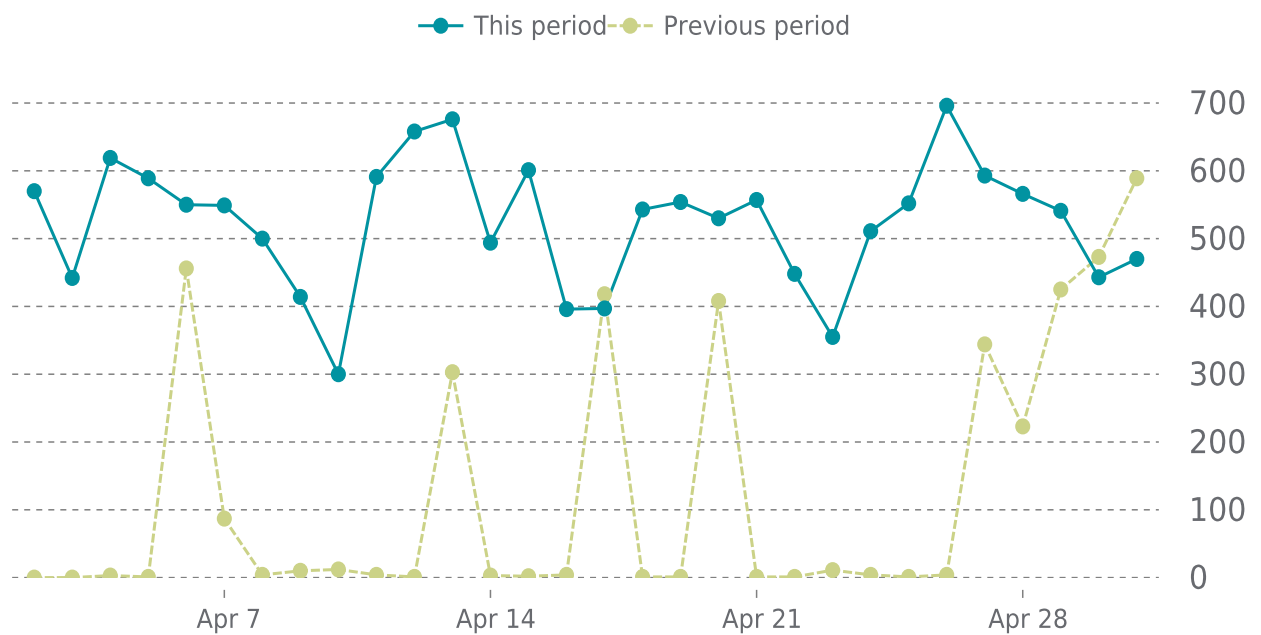

99%

UPTIME HISTORY (1/2)

Event	Date	Reason	Duration
UP	04/25/2022	-	5d 13h
DOWN	04/25/2022	Host Unavailable	2m 5s
UP	04/22/2022	-	2d 11h
DOWN	04/22/2022	Host Unavailable	2m 4s
UP	04/12/2022	-	10d 10h
DOWN	04/12/2022	Host Unavailable	4m 4s
UP	04/08/2022	-	4d
DOWN	04/08/2022	Host Unavailable	2m 6s
UP	04/05/2022	-	2d 20h
DOWN	04/05/2022	Host Unavailable	2m 5s

UPTIME HISTORY (2/2)

Event	Date	Reason	Duration
UP	04/05/2022	-	3h 27m
DOWN	04/05/2022	Host Unavailable	4m 9s
UP	04/05/2022	-	2h 59m
DOWN	04/05/2022	Host Unavailable	2m 12s

✓ ANALYTICS

Traffic up by: **313.9%**

04/01/2022 to 04/30/2022

SESSIONS

 **SECURITY**Total security checks: **4**

04/01/2022 to 04/30/2022

MOST RECENT SCAN

04/25/2022

Status: **Clean**Malware: **Clean**Web Trust: **Clean**Vulnerabilities: **0****SECURITY SCAN HISTORY**