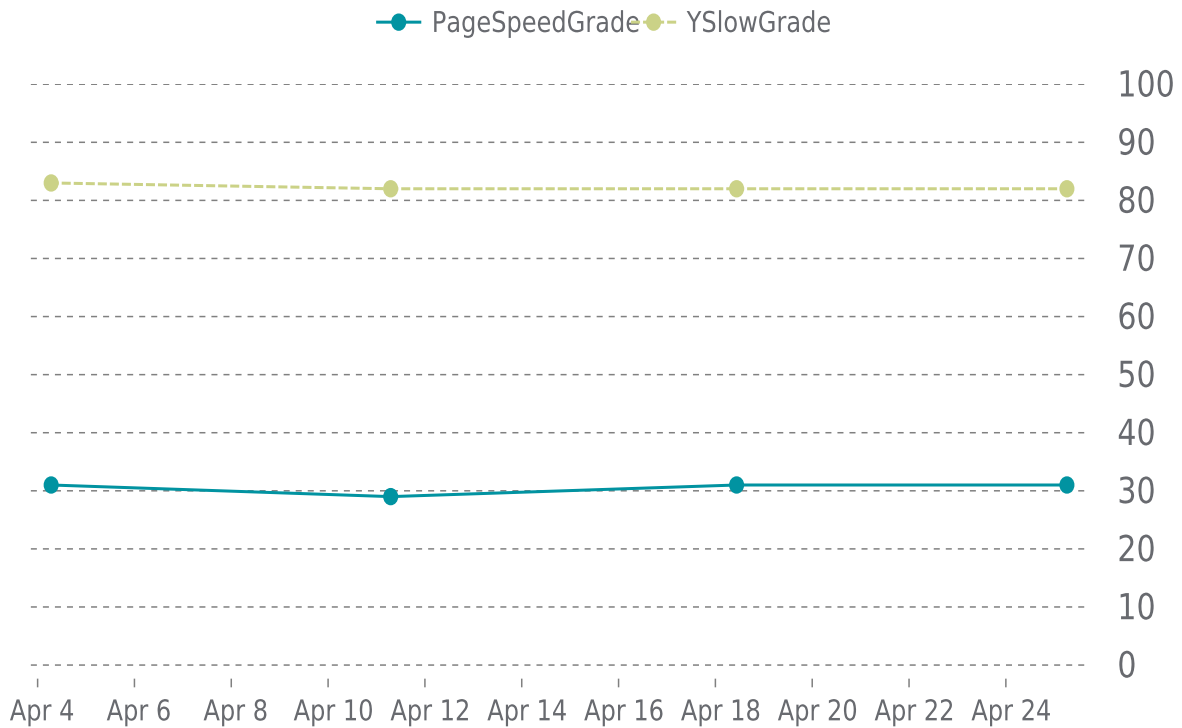

# ✓ PERFORMANCE

Total performance checks: **4**

04/01/2022 to 04/30/2022

## MOST RECENT SCAN

04/25/2022

PageSpeed Grade

**F (31%)**

Previous check: 31%

YSlow Grade

**B (82%)**

Previous check: 82%

## PERFORMANCE OVERVIEW