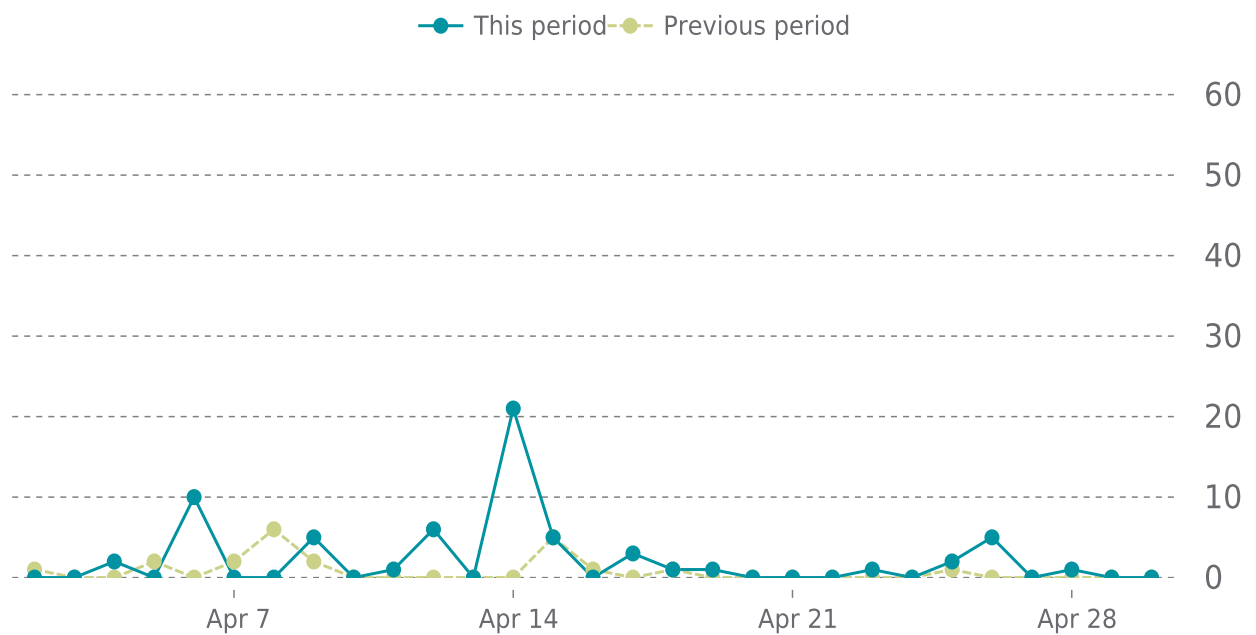

✓ ANALYTICS

Traffic up by: **210%**
04/01/2022 to 04/30/2022

OVERVIEW

Sessions
65
▲ 210%

Pageviews
96
▲ 243%

Session duration
01m:52s
▲ 720%

SESSIONS

Pages Per Sessions: ▲ 11%

Social Media Sessions: ▲ 0.00%

Bounce Rate: ▲ 11%

Organic Searches: ▲ 350.00%

Referrers	Sessions
(direct)	22
m.facebook.com	16
design-bread.com	12
baidu	6
l.facebook.com	4

Pages	Sessions
/	67
/?fbclid=IwAR3fcm1cuY0vh	2
/?et_pb_preview=true&et_...	2
/?et_pb_preview=true&et_...	2
/?et_pb_preview=true&et_...	2

Countries	Sessions
United States	56
China	7
Ireland	1
Sweden	1