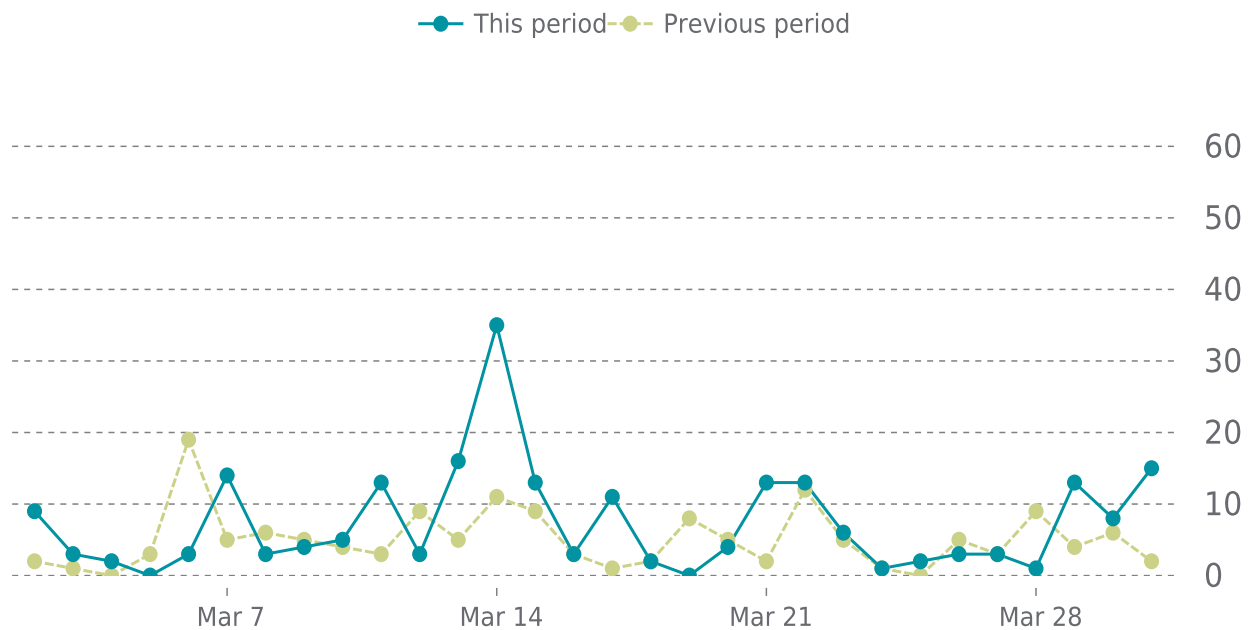

OVERVIEW

last 24 hours
100%

last 7 days
100%

last 30 days
99%

UPTIME HISTORY

Event	Date	Reason	Duration
UP	03/11/2022	-	20d 11h
DOWN	03/11/2022	Host Unavailable	19m 42s

✓ ANALYTICS

Traffic up by: **49%**
03/01/2022 to 03/31/2022

OVERVIEW

Sessions
0.2K
▲ 49%

Pageviews
0.4K
▲ 43%

Session duration
02m:32s
▲ 17%

SESSIONS

Pages Per Sessions: ▼ -4%

Social Media Sessions: ▲ 0.00%

Bounce Rate: ▲ 12%