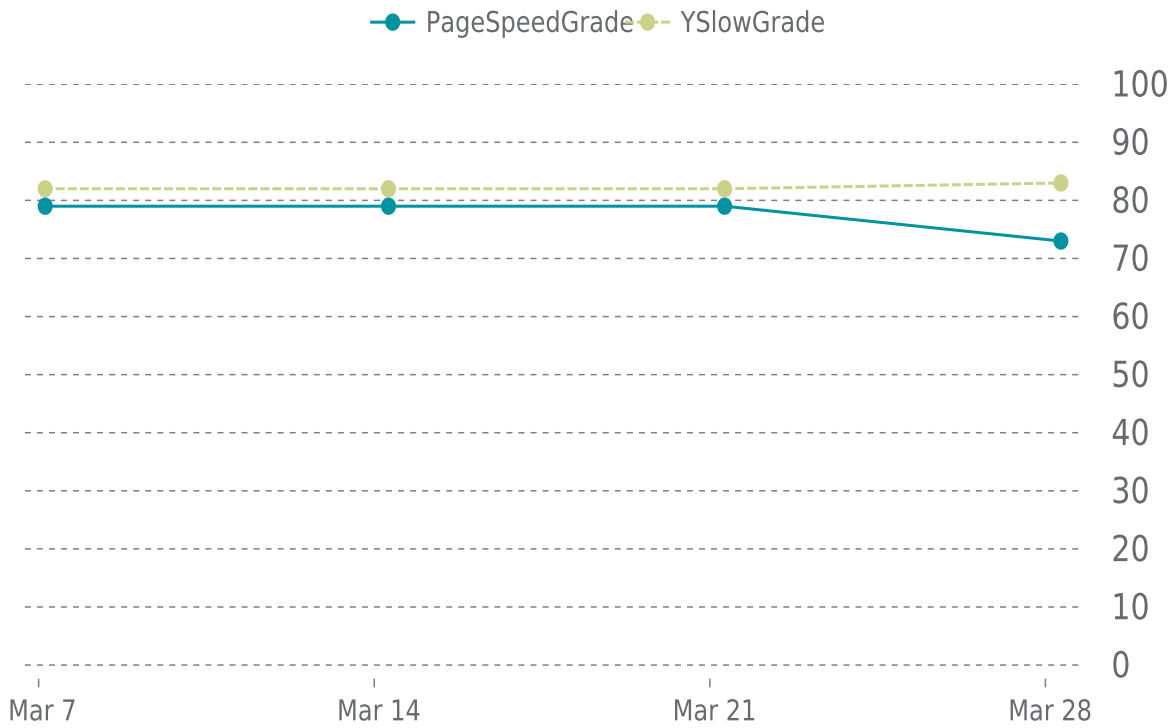

✓ PERFORMANCE

Total performance checks: **4**

03/01/2022 to 03/31/2022

MOST RECENT SCAN

03/28/2022

PageSpeed Grade

C (73%)

Previous check: 79%

YSlow Grade

B (83%)

Previous check: 82%

PERFORMANCE OVERVIEW

PERFORMANCE HISTORY

Date	Load time	PageSpeed	YSlow
03/28/2022 07:45	1.57 s	C (73%)	B (83%)
03/21/2022 07:24	1.10 s	C (79%)	B (82%)
03/14/2022 07:08	1.20 s	C (79%)	B (82%)
03/07/2022 03:16	1.11 s	C (79%)	B (82%)