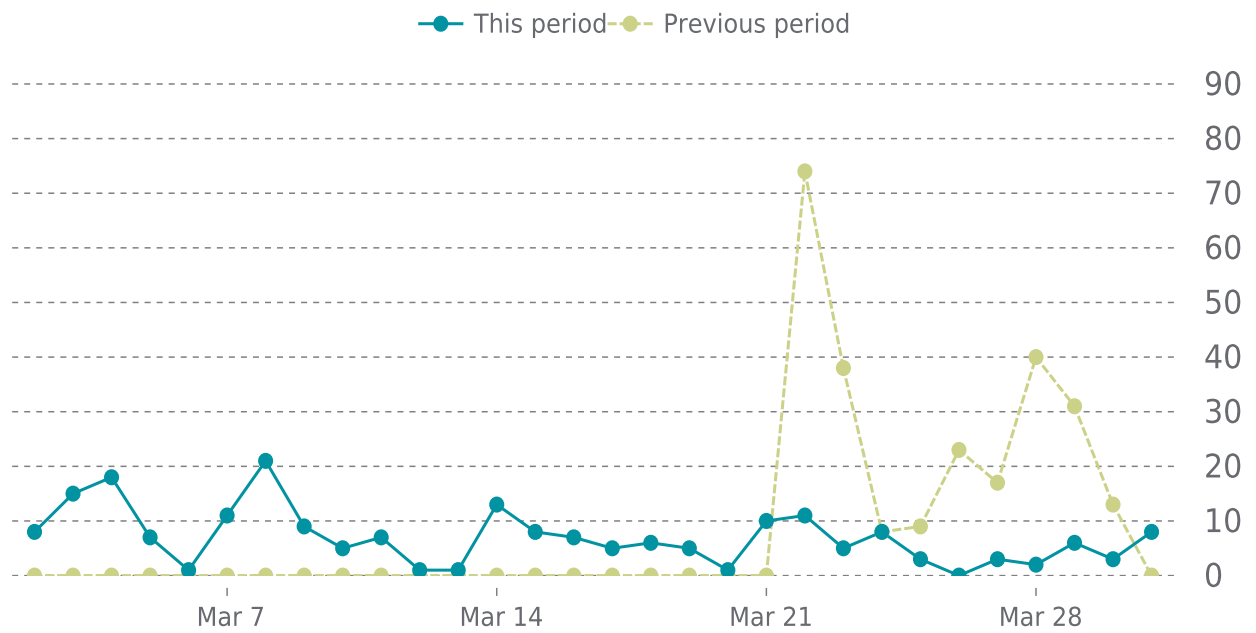

✓ ANALYTICS

Traffic down by: **7%**
03/01/2022 to 03/31/2022

OVERVIEW

Sessions
0.2K
▼ -7%

Pageviews
0.5K
▼ -21%

Session duration
53s
▼ -45%

SESSIONS

Pages Per Sessions: ▼ -15%

Social Media Sessions: ▼ -60.00%

Bounce Rate: ▲ 16%

Organic Searches: ▲ 65.22%

Referrers	Sessions
google	106
(direct)	70
l.facebook.com	19
l.instagram.com	8
design-bread.com	8

Keywords	Sessions
verb architecture hattiesb...	1

Pages	Sessions
/	267
/our-work/	71
/about-verb/	61
/contact-us-for-employme...	26
/start-a-project/	25

Countries	Sessions
United States	221
India	10
China	2
Germany	1
Spain	1