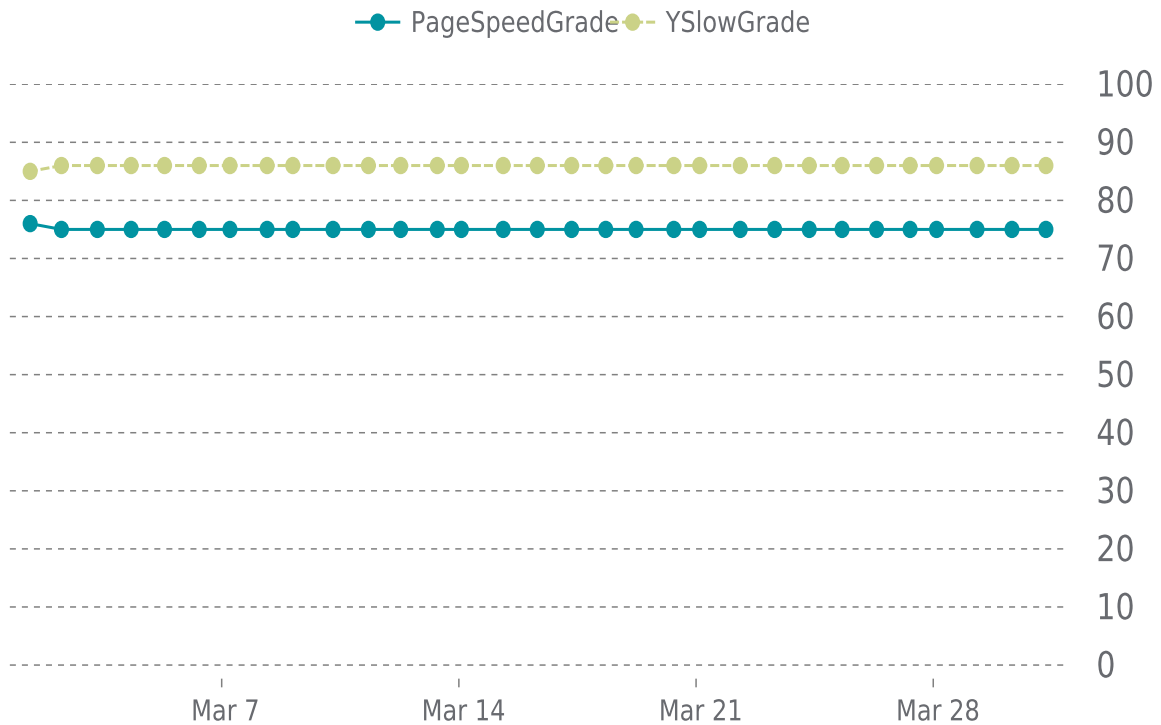

## MOST RECENT SCAN

03/31/2022

PageSpeed Grade

**C (75%)**

Previous check: 75%

YSlow Grade

**B (86%)**

Previous check: 86%

## PERFORMANCE OVERVIEW