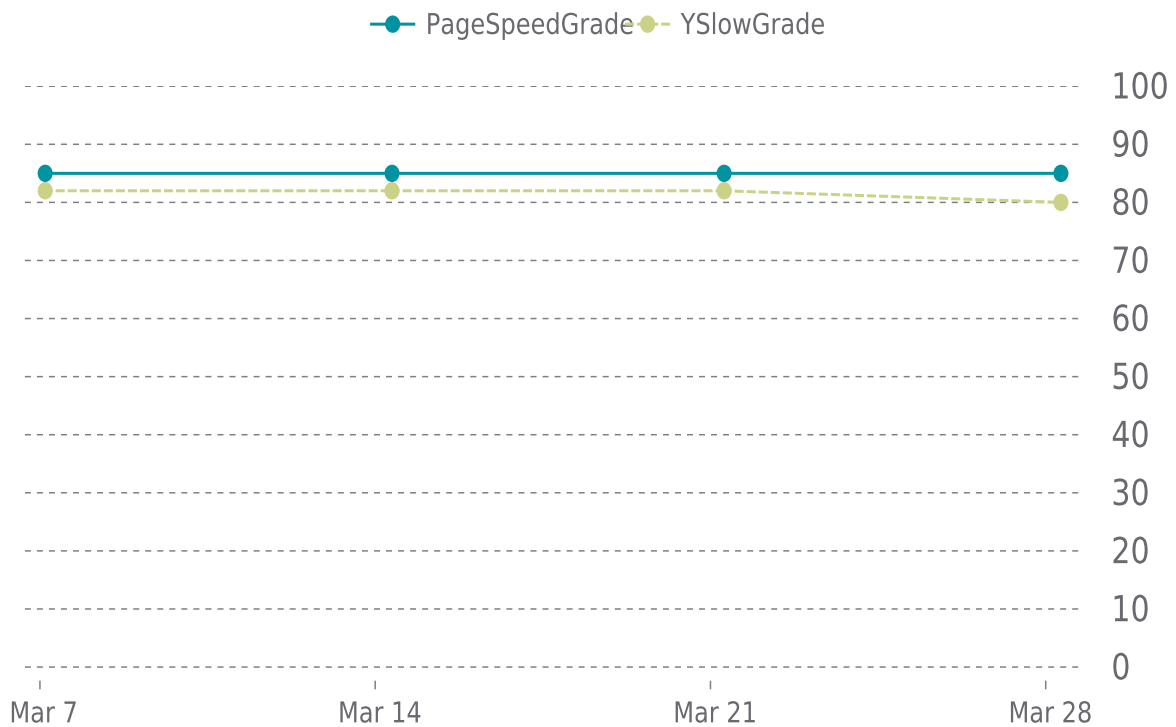

# ✓ PERFORMANCE

Total performance checks: **4**

03/01/2022 to 03/31/2022

## MOST RECENT SCAN

03/28/2022

PageSpeed Grade

**B (85%)**

Previous check: 85%

YSlow Grade

**B (80%)**

Previous check: 82%

## PERFORMANCE OVERVIEW