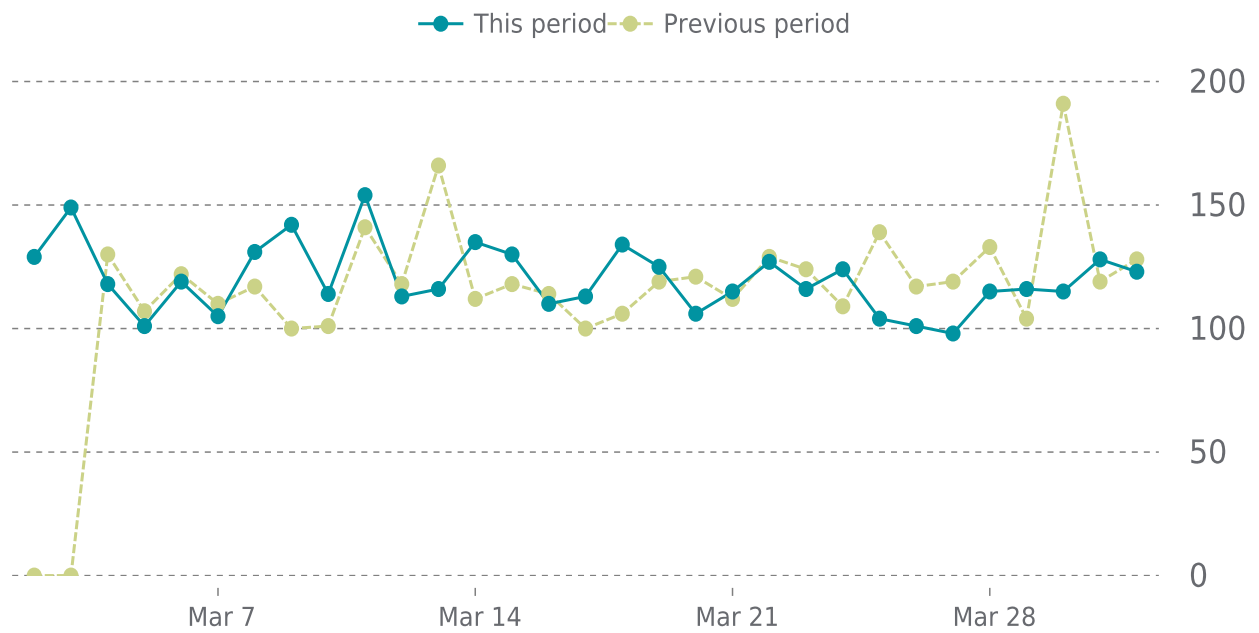

## OVERVIEW

last 24 hours  
**100%**

last 7 days  
**100%**

last 30 days  
**100%**

## UPTIME HISTORY

Event	Date	Reason	Duration
UP	09/15/2021	-	197d 19h

# ✓ ANALYTICS

Traffic up by: **5.7%**

03/01/2022 to 03/31/2022

## SESSIONS