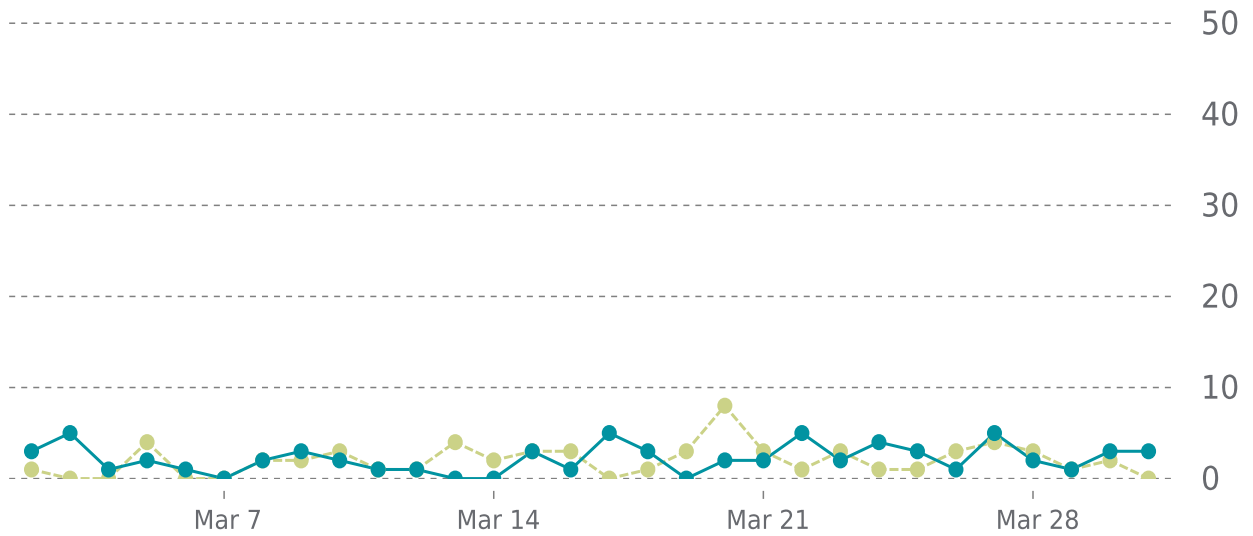

100%

last 30 days

100%

UPTIME HISTORY

Event	Date	Reason	Duration
UP	07/21/2021	-	253d 8h

✓ ANALYTICS

Traffic up by: **28%**
03/01/2022 to 03/31/2022

OVERVIEW

Sessions
78
▲ 28%

Pageviews
0.1K
▲ 19%

Session duration
20s
▼ -71%

SESSIONS

—●— This period —●— Previous period

Pages Per Sessions: ▼ -7%

Social Media Sessions: ▲ 0.00%

Bounce Rate: ▲ 12%