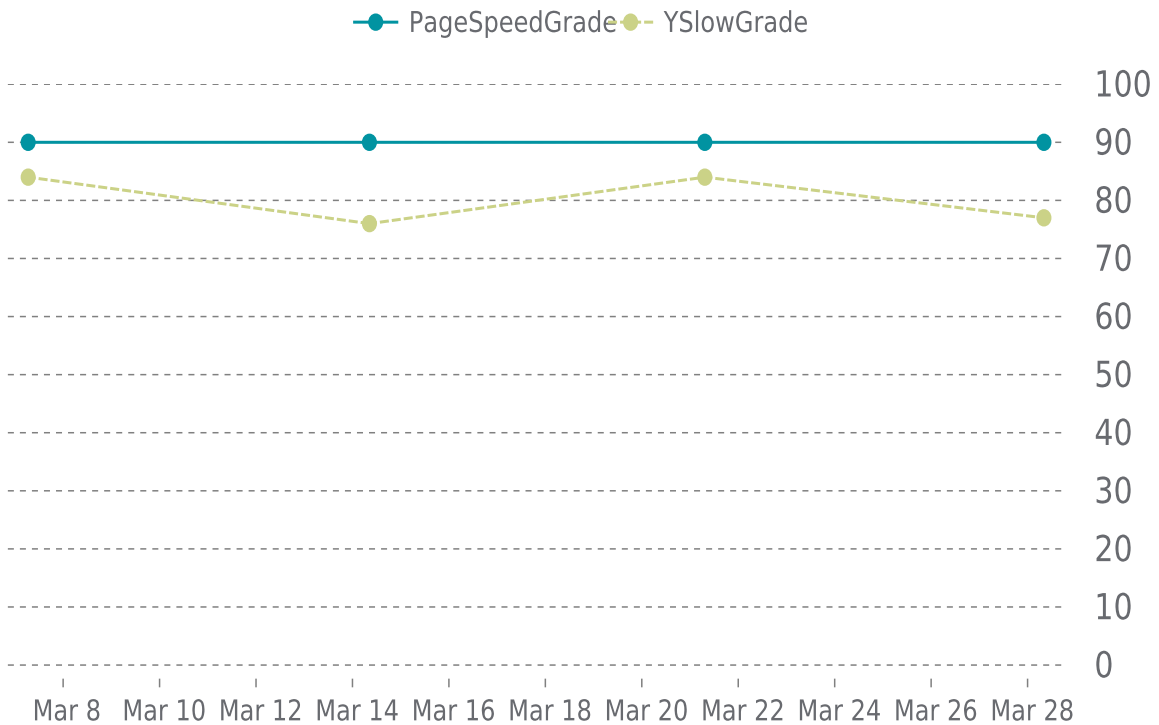

✓ PERFORMANCE

Total performance checks: **4**

03/01/2022 to 03/31/2022

MOST RECENT SCAN

03/28/2022

PageSpeed Grade

A (90%)

Previous check: 90%

YSlow Grade

C (77%)

Previous check: 84%

PERFORMANCE OVERVIEW

PERFORMANCE HISTORY

Date	Load time	PageSpeed	YSlow
03/28/2022 08:08	0.73 s	A (90%)	C (77%)
03/21/2022 07:22	1.01 s	A (90%)	B (84%)
03/14/2022 08:27	0.76 s	A (90%)	C (76%)
03/07/2022 06:36	0.70 s	A (90%)	B (84%)