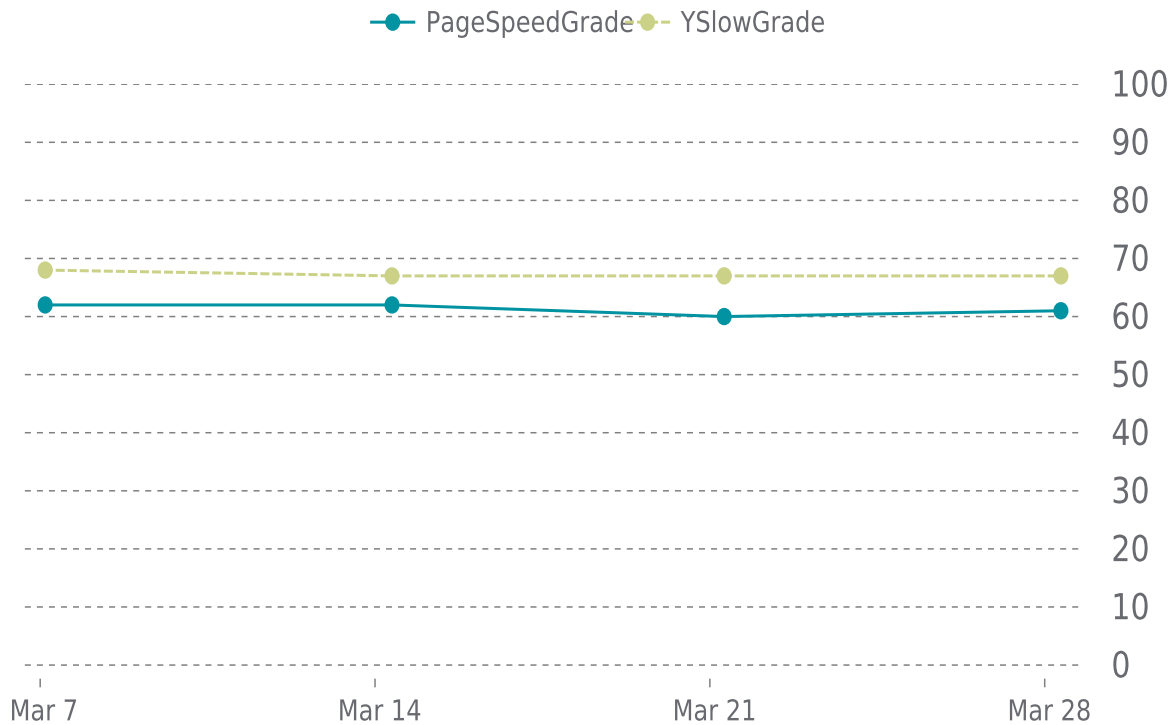

# ✓ PERFORMANCE

Total performance checks: **4**

03/01/2022 to 03/31/2022

## MOST RECENT SCAN

03/28/2022

PageSpeed Grade

**D (61%)**

Previous check: 60%

YSlow Grade

**D (67%)**

Previous check: 67%

## PERFORMANCE OVERVIEW