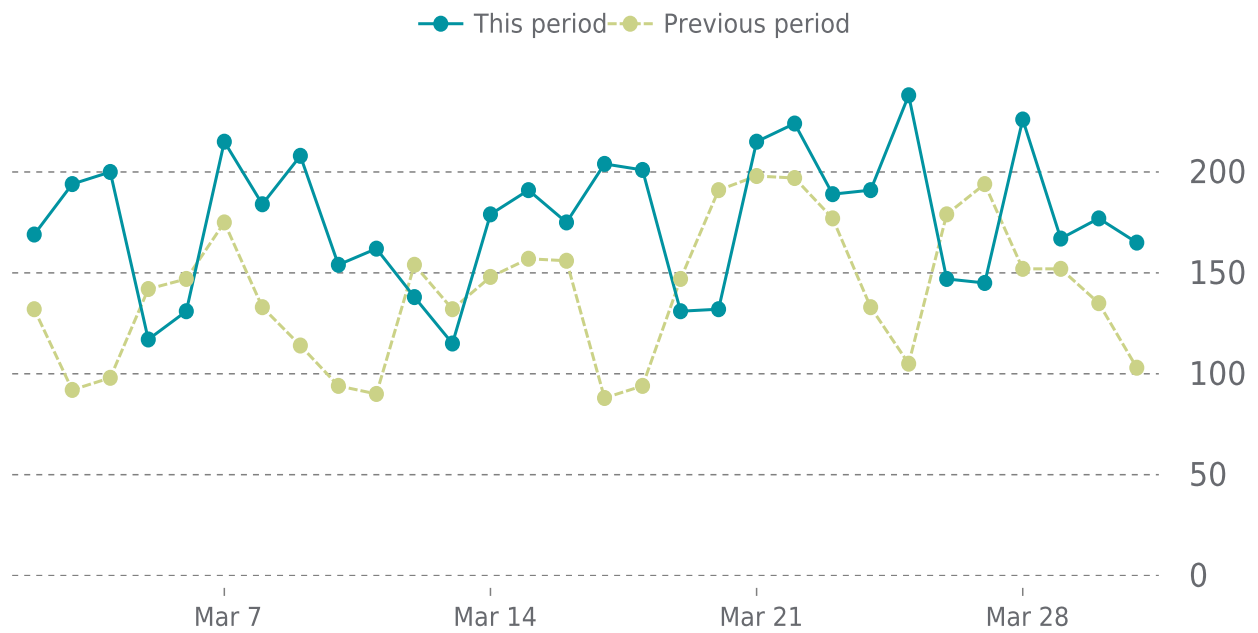

✓ ANALYTICS

Traffic up by: **31%**
03/01/2022 to 03/31/2022

OVERVIEW

Sessions
5.6K
▲ 31%

Pageviews
6.7K
▲ 34%

Session duration
51s
▲ 12%

SESSIONS

Pages Per Sessions: ▲ 3%

Social Media Sessions: ▲ 55.56%

Bounce Rate: ▼ -2%

Organic Searches: ▲ 26.77%

Referrers	Sessions
google	3016
(direct)	2095
bing	163
l.facebook.com	107
yahoo	70

Keywords	Sessions
parish kubota meridian ms	1
Parish Tractor Company	1
parish farm equipment	1

Pages	Sessions
/	6649
/about-parish-tractor/	89
/?msclkid=689b9441af7	4
/offers/offer-3/	2
/features/4wd-tractor-w-r...	2

Countries	Sessions
United States	5431
India	64
Germany	31
Canada	12
Mexico	7