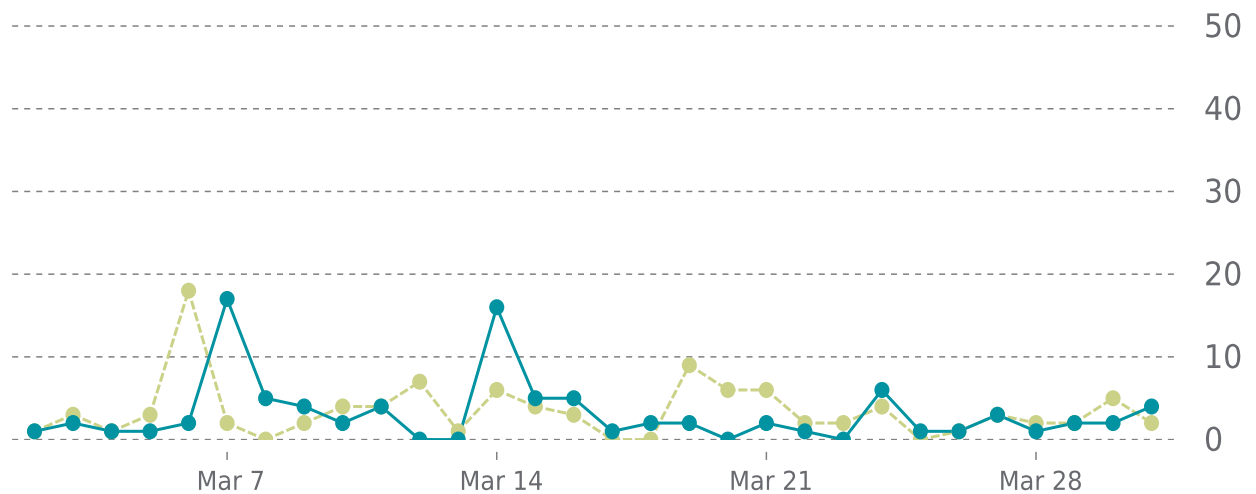

UPTIME HISTORY

Event	Date	Reason	Duration
UP	03/11/2022	-	20d 11h
DOWN	03/11/2022	Host Unavailable	14m 48s

✓ ANALYTICS

Traffic down by: **8%**

03/01/2022 to 03/31/2022

OVERVIEW

Sessions

97

▼ -8%

Pageviews

0.1K

▼ -19%

Session duration

46s

▼ -55%

SESSIONS

—●— This period —●— Previous period

Pages Per Sessions:

▼ -13%

Social Media Sessions:

▼ -28.57%

Bounce Rate:

▲ 3%

Organic Searches: