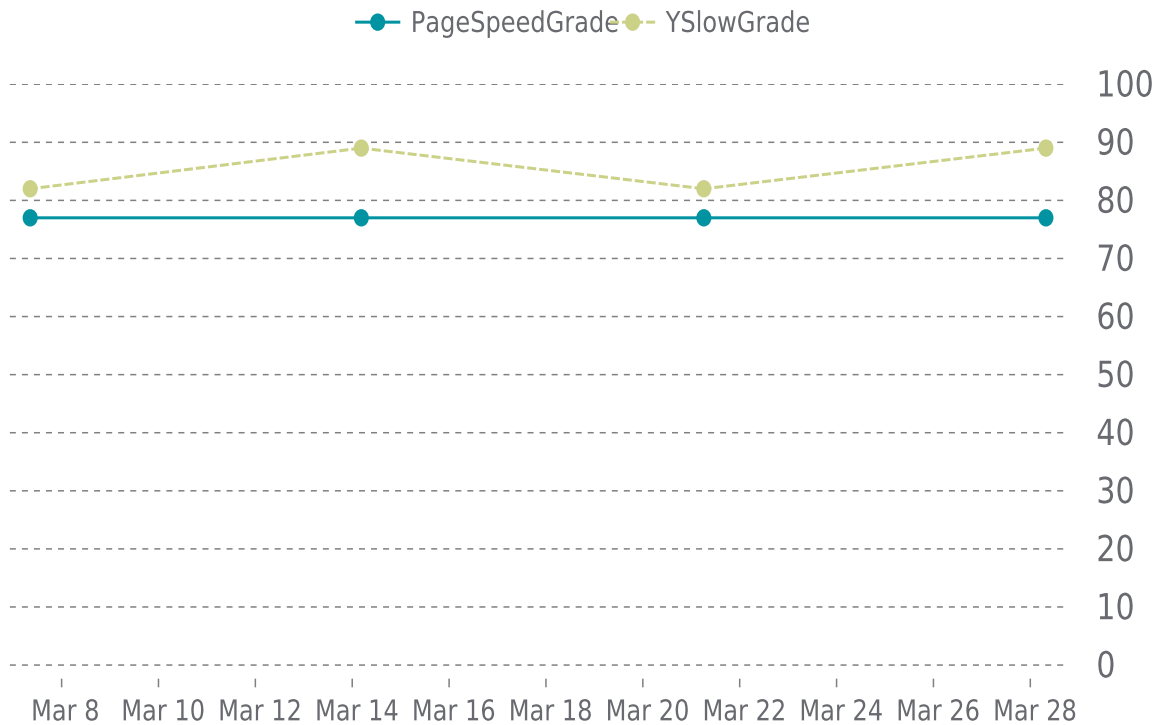

✓ PERFORMANCE

Total performance checks: **4**

03/01/2022 to 03/31/2022

MOST RECENT SCAN

03/28/2022

PageSpeed Grade

C (77%)

Previous check: 77%

YSlow Grade

B (89%)

Previous check: 82%

PERFORMANCE OVERVIEW

PERFORMANCE HISTORY

Date	Load time	PageSpeed	YSlow
03/28/2022 07:44	0.89 s	C (77%)	B (89%)
03/21/2022 06:14	0.99 s	C (77%)	B (82%)
03/14/2022 04:30	0.67 s	C (77%)	B (89%)
03/07/2022 08:25	0.86 s	C (77%)	B (82%)