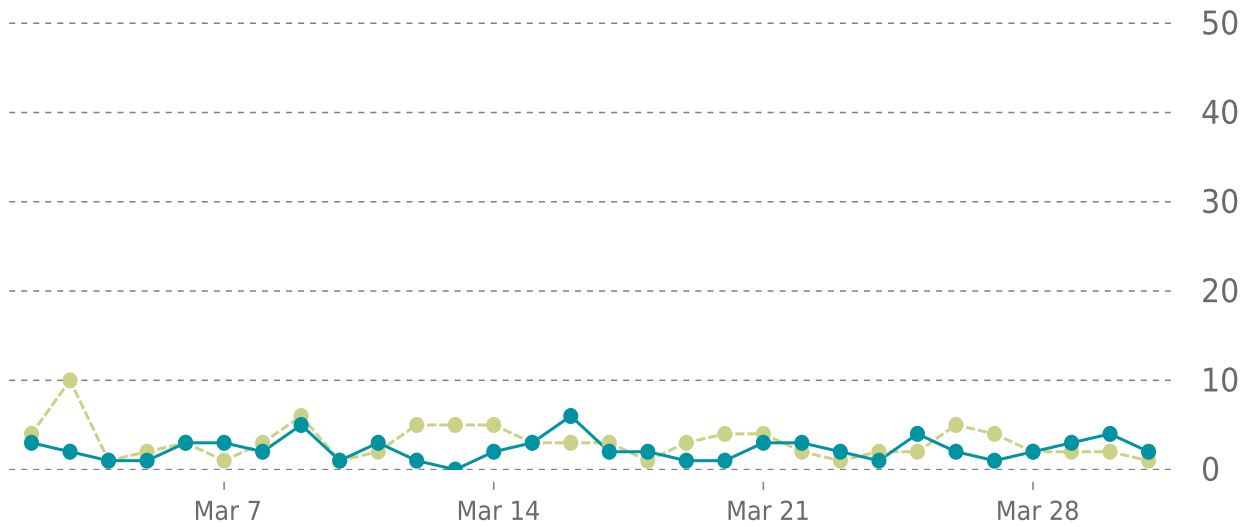

# ✓ ANALYTICS

Traffic down by: **19%**  
03/01/2022 to 03/31/2022

## OVERVIEW

Sessions  
**75**  
▼ -19%

Pageviews  
**89**  
▼ -19%

Session duration  
**06s**  
▲ 39%

## SESSIONS

—●— This period —●— Previous period

Pages Per Sessions: ▲ 1%

Social Media Sessions: ▲ 20.00%

Bounce Rate: ▼ -5%

Organic Searches: ▼ -9.09%

<b>Referrers</b>	<b>Sessions</b>
(direct)	51
m.facebook.com	6
bing	5
google	4
facebook.com	3