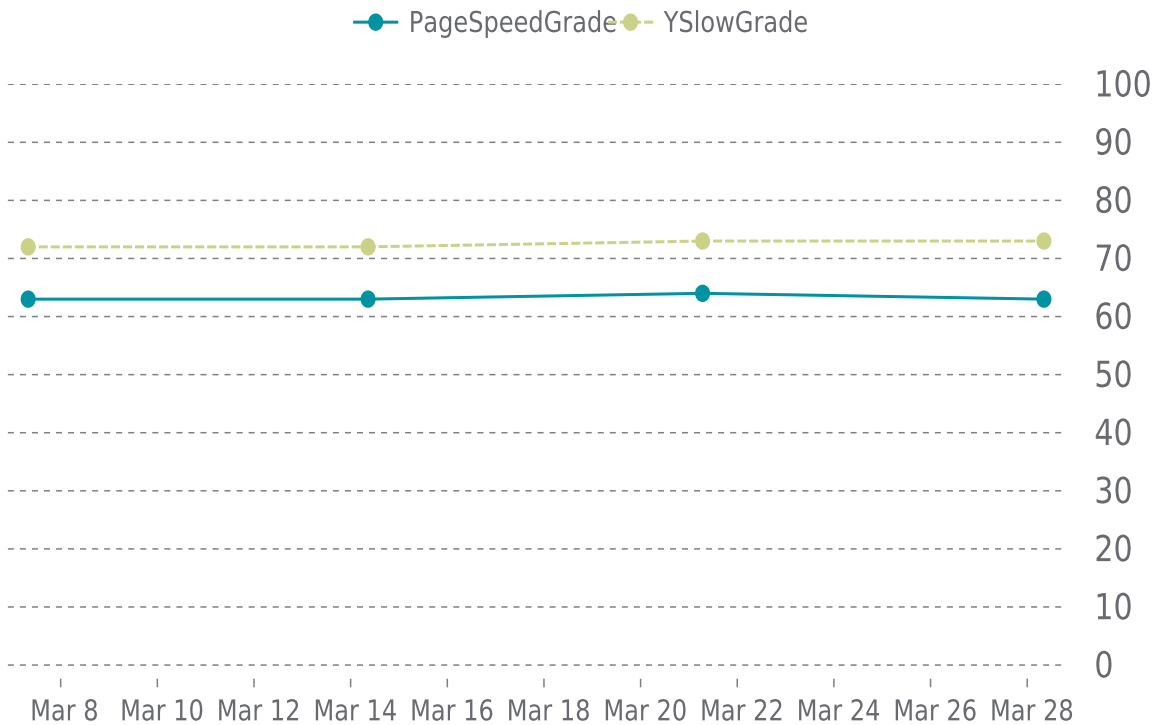

# ✓ PERFORMANCE

Total performance checks: **4**

03/01/2022 to 03/31/2022

## MOST RECENT SCAN

03/28/2022

PageSpeed Grade

**D (63%)**

Previous check: 64%

YSlow Grade

**C (73%)**

Previous check: 73%

## PERFORMANCE OVERVIEW