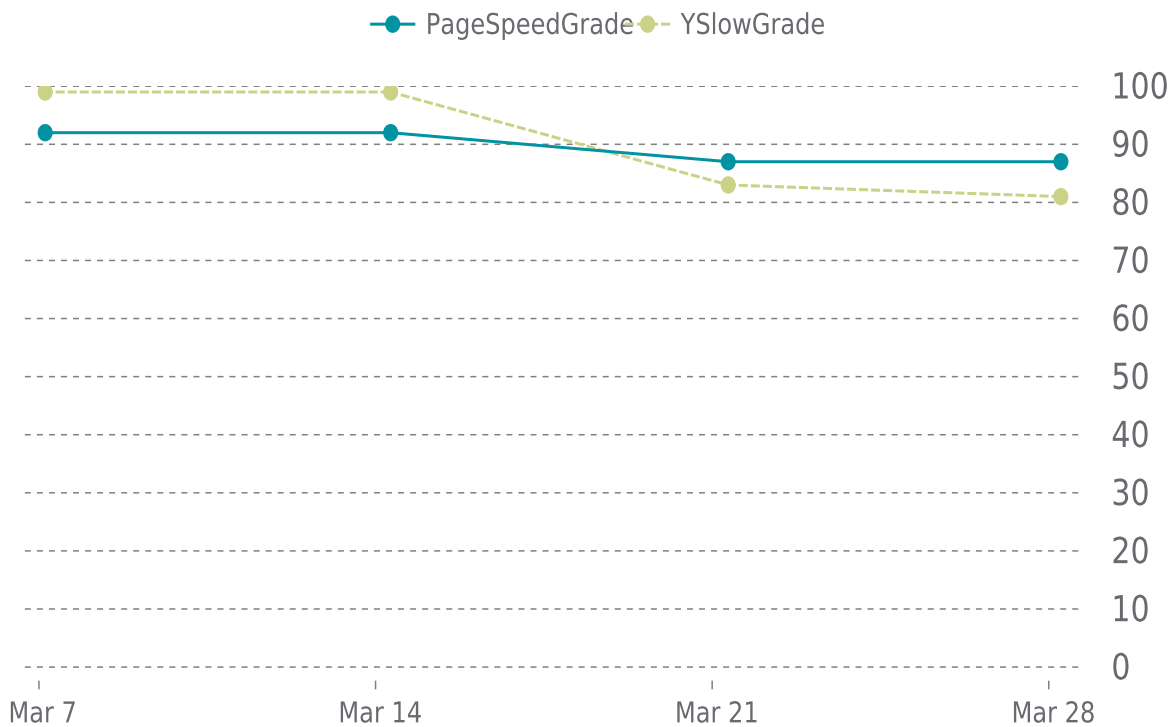

✓ PERFORMANCE

Total performance checks: **4**

03/01/2022 to 03/31/2022

MOST RECENT SCAN

03/28/2022

PageSpeed Grade

B (87%)

Previous check: 87%

YSlow Grade

B (81%)

Previous check: 83%

PERFORMANCE OVERVIEW

PERFORMANCE HISTORY

Date	Load time	PageSpeed	YSlow
03/28/2022 06:04	0.96 s	B (87%)	B (81%)
03/21/2022 08:01	1.24 s	B (87%)	B (83%)
03/14/2022 07:33	0.44 s	A (92%)	A (99%)
03/07/2022 03:06	0.41 s	A (92%)	A (99%)