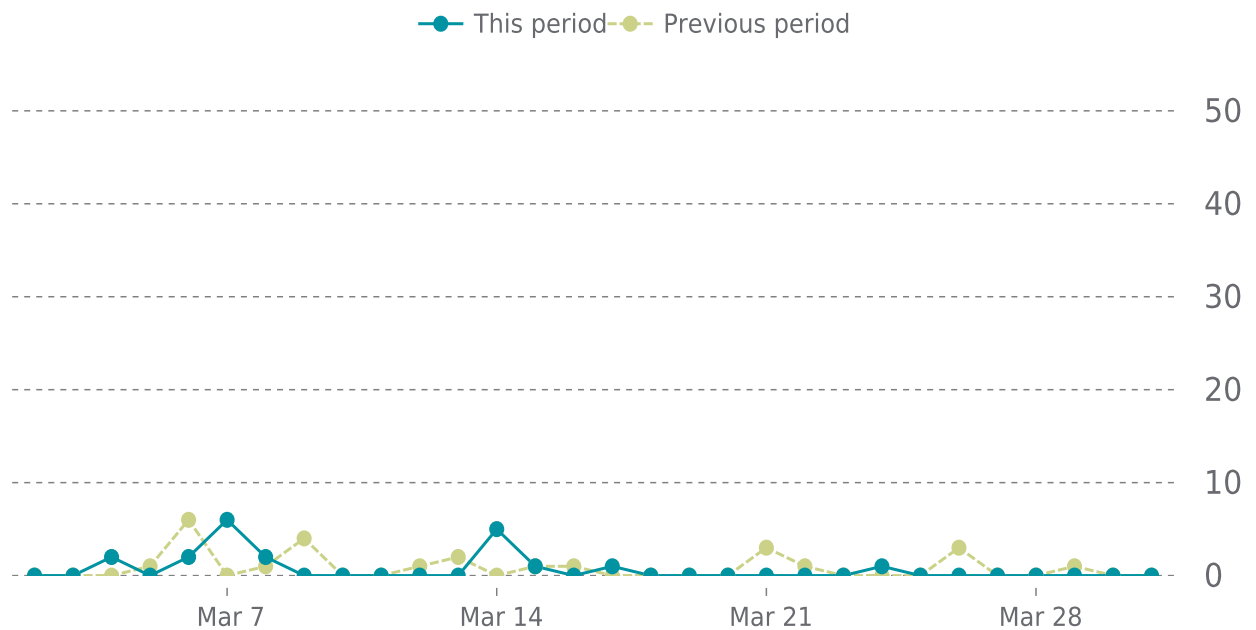

Theme name	Theme version	Date
Divi	4.14.7 → 4.14.8	03/01/2022

✓ ANALYTICS

Traffic down by: **16%**
03/01/2022 to 03/31/2022

OVERVIEW

Sessions
21
▼ -16%

Pageviews
28
▼ -15%

Session duration
13s
▲ 451%

SESSIONS

Pages Per Sessions: ▲ 1%

Social Media Sessions: ▲ 0.00%

Bounce Rate: ▼ -12%

Organic Searches: ▼ -50.00%

Referrers	Sessions
(direct)	12
design-bread.com	7
google	2

Pages	Sessions
/	28

Countries	Sessions
United States	21