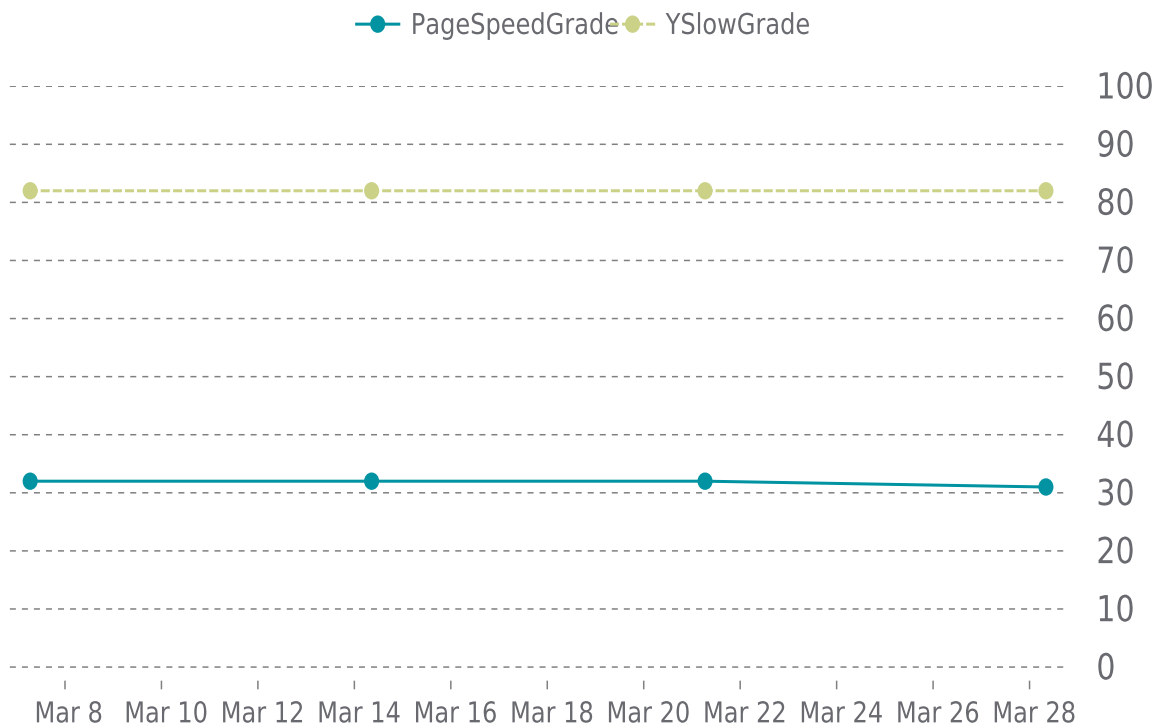

✓ PERFORMANCE

Total performance checks: **4**

03/01/2022 to 03/31/2022

MOST RECENT SCAN

03/28/2022

PageSpeed Grade

F (31%)

Previous check: 32%

YSlow Grade

B (82%)

Previous check: 82%

PERFORMANCE OVERVIEW

PERFORMANCE HISTORY

Date	Load time	PageSpeed	YSlow
03/28/2022 08:09	1.37 s	F (31%)	B (82%)
03/21/2022 06:31	1.28 s	F (32%)	B (82%)
03/14/2022 08:35	1.13 s	F (32%)	B (82%)
03/07/2022 06:40	1.80 s	F (32%)	B (82%)