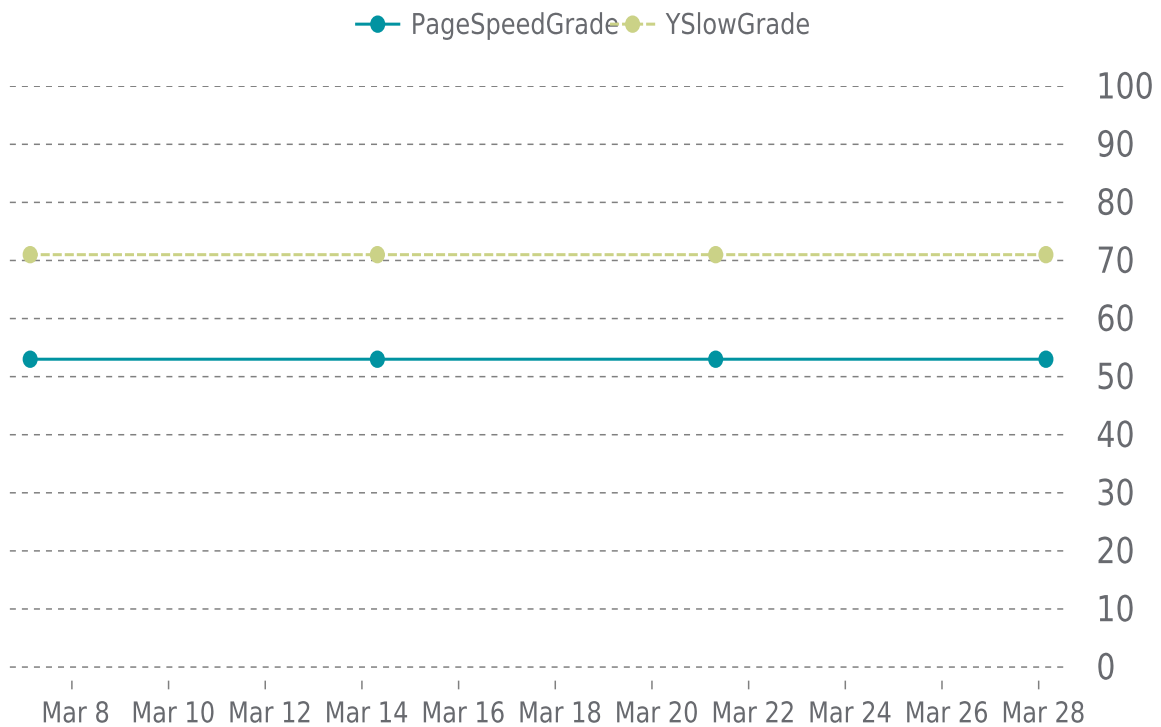

Previous check: 71%

PERFORMANCE OVERVIEW

PERFORMANCE HISTORY

Date	Load time	PageSpeed	YSlow
03/28/2022 03:36	5.74 s	E (53%)	C (71%)
03/21/2022 07:38	5.99 s	E (53%)	C (71%)
03/14/2022 07:40	5.43 s	E (53%)	C (71%)
03/07/2022 03:17	5.41 s	E (53%)	C (71%)