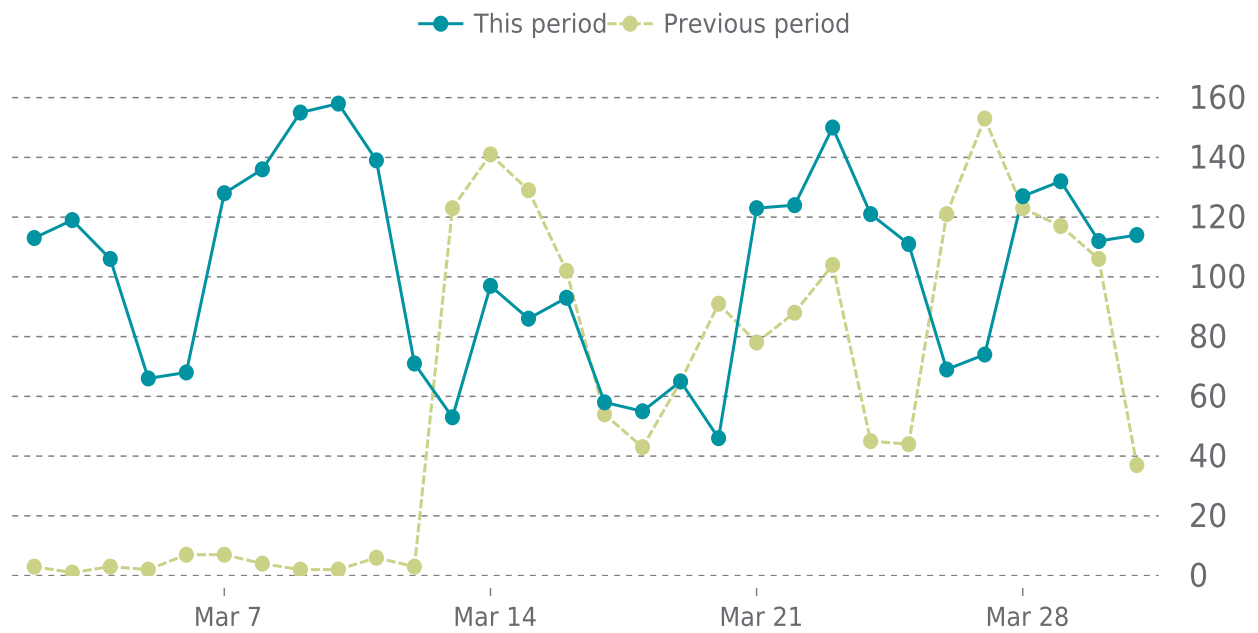

100%

last 30 days

100%

UPTIME HISTORY

Event	Date	Reason	Duration
UP	12/28/2021	-	93d 6h

✓ ANALYTICS

Traffic up by: **74%**
03/01/2022 to 03/31/2022

OVERVIEW

Sessions
3.2K
▲ 74%

Pageviews
9.8K
▲ 59%

Session duration
02m:45s
▼ -12%

SESSIONS

Pages Per Sessions: ▼ -9%

Social Media Sessions: ▲ 50.00%

Bounce Rate: ▼ -1%

Organic Searches: ▲ 96.07%