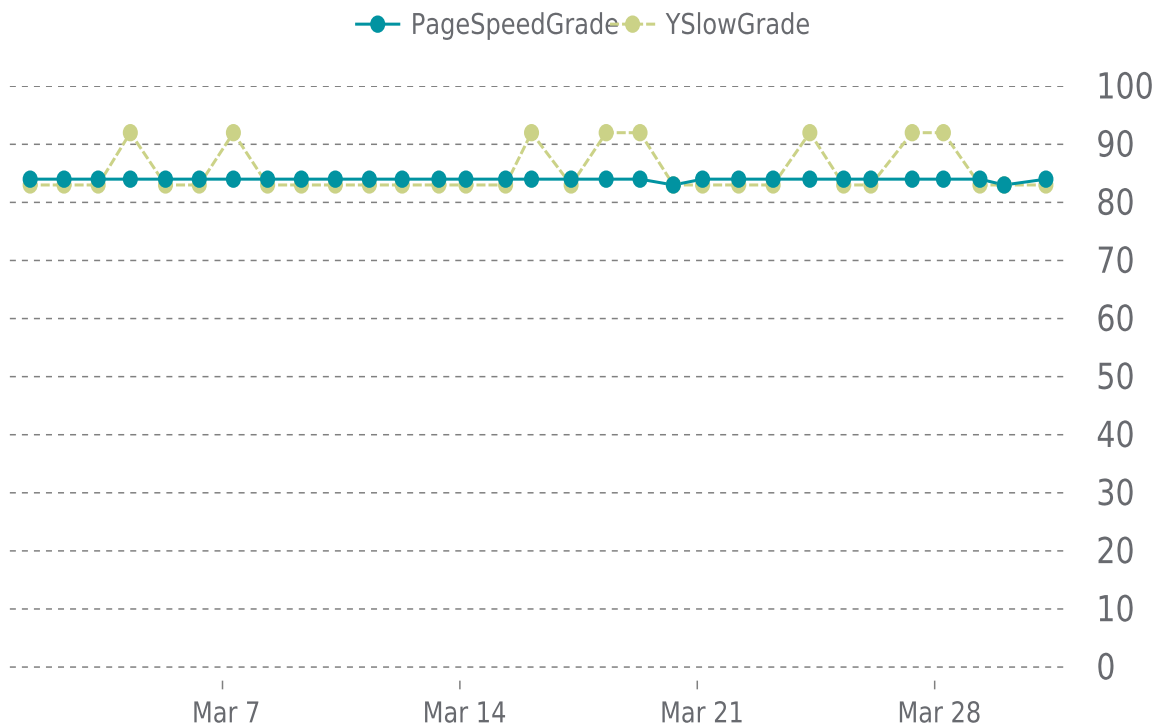

✓ PERFORMANCE

Total performance checks: **31**

03/01/2022 to 03/31/2022

MOST RECENT SCAN

03/31/2022

PageSpeed Grade

B (84%)

Previous check: 83%

YSlow Grade

B (83%)

Previous check: 83%

PERFORMANCE OVERVIEW

PERFORMANCE HISTORY (1/3)

Date	Load time	PageSpeed	YSlow
03/31/2022 06:44	0.80 s	B (84%)	B (83%)
03/30/2022 01:14	0.96 s	B (83%)	B (83%)
03/29/2022 08:02	0.87 s	B (84%)	B (83%)
03/28/2022 06:12	0.57 s	B (84%)	A (92%)
03/27/2022 08:06	0.57 s	B (84%)	A (92%)
03/26/2022 02:50	0.91 s	B (84%)	B (83%)
03/25/2022 07:35	0.88 s	B (84%)	B (83%)
03/24/2022 07:40	0.62 s	B (84%)	A (92%)
03/23/2022 05:41	0.81 s	B (84%)	B (83%)
03/22/2022 05:17	0.90 s	B (84%)	B (83%)
03/21/2022 03:45	0.84 s	B (84%)	B (83%)
03/20/2022 07:04	0.81 s	B (83%)	B (83%)
03/19/2022 07:30	0.54 s	B (84%)	A (92%)
03/18/2022 07:31	0.66 s	B (84%)	A (92%)
03/17/2022 06:43	0.86 s	B (84%)	B (83%)