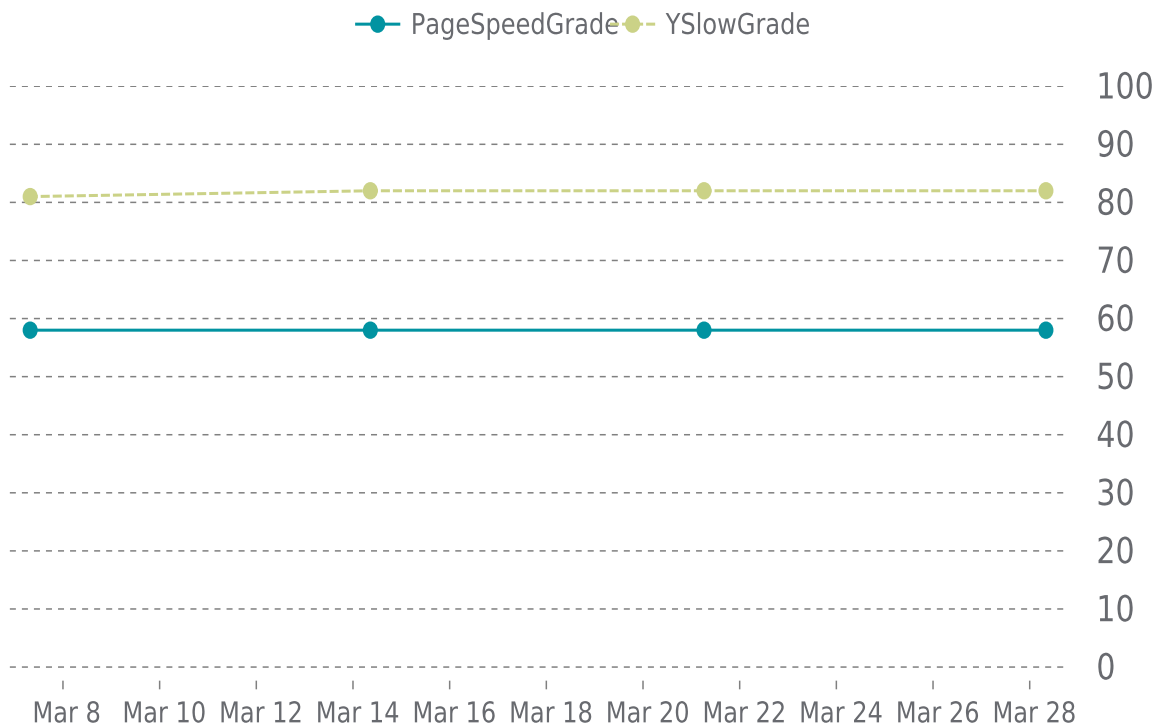

## MOST RECENT SCAN

03/28/2022

PageSpeed Grade

**E (58%)**

Previous check: 58%

YSlow Grade

**B (82%)**

Previous check: 82%

## PERFORMANCE OVERVIEW