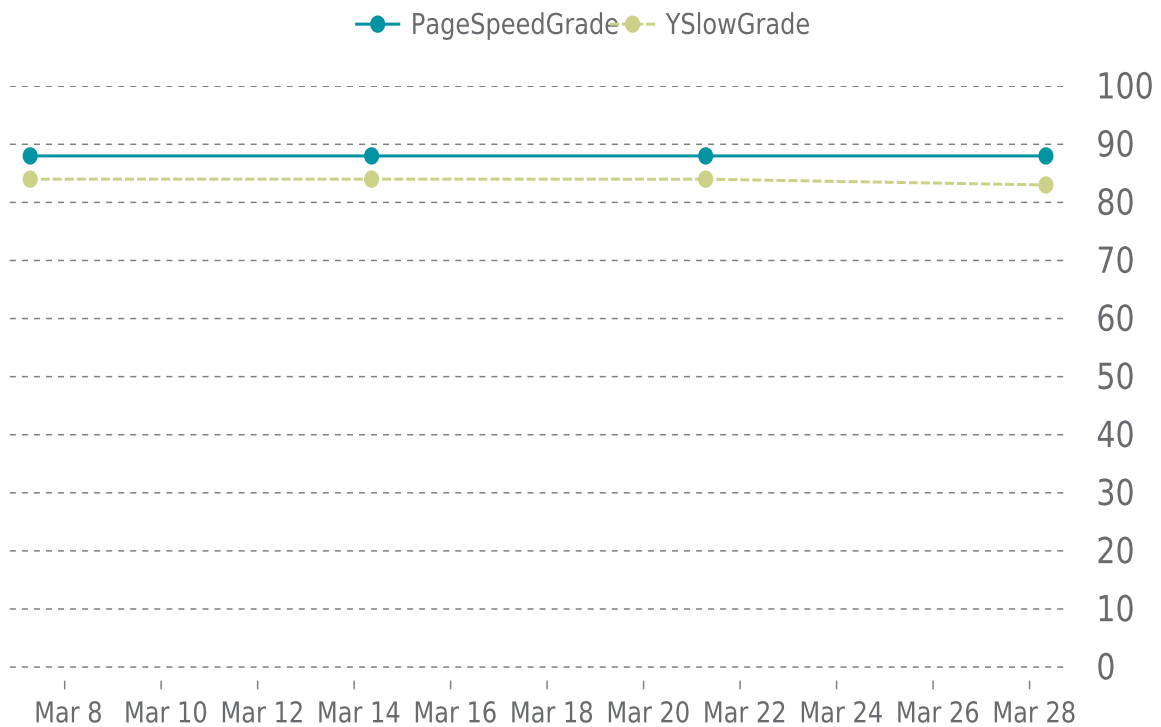

## MOST RECENT SCAN

03/28/2022

PageSpeed Grade

**B (88%)**

Previous check: 88%

YSlow Grade

**B (83%)**

Previous check: 84%

## PERFORMANCE OVERVIEW