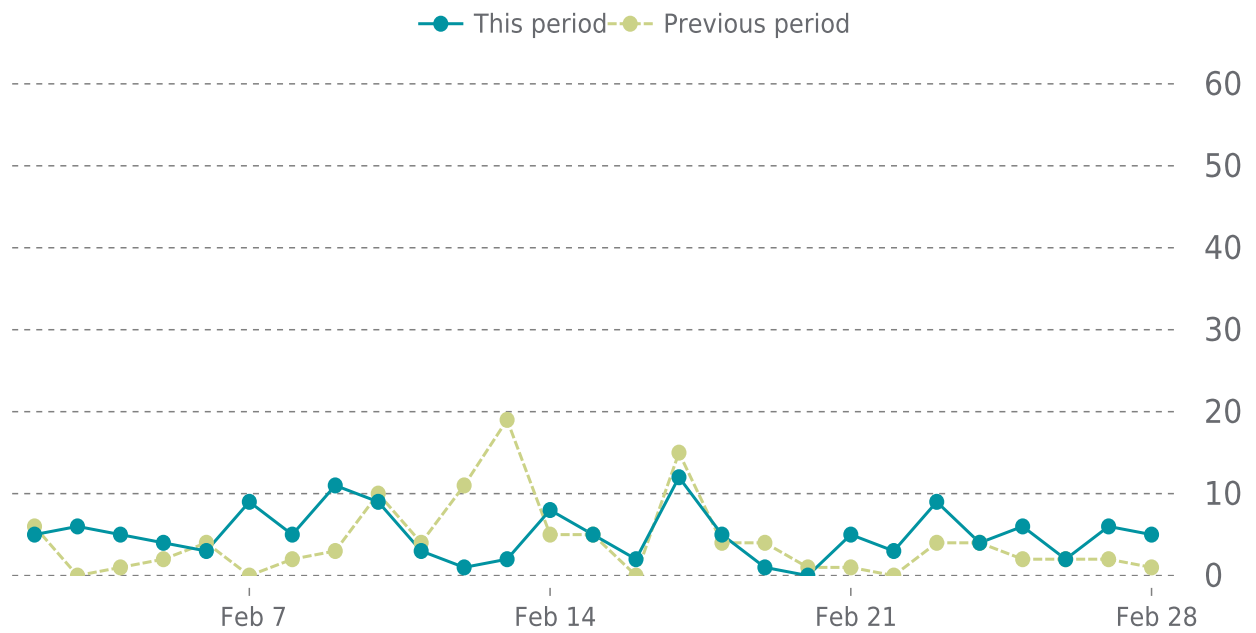

✓ ANALYTICS

Traffic up by: **41%**
02/01/2022 to 02/28/2022

OVERVIEW

Sessions
0.1K
▲ 41%

Pageviews
0.3K
▲ 34%

Session duration
02m:24s
▲ 3%

SESSIONS

Pages Per Sessions: ▼ -5%

Social Media Sessions: ▲ 0.00%

Bounce Rate: ▲ 36%

Organic Searches: ▲ 17.95%

Referrers	Sessions	Pages	Sessions
(direct)	69	/	149
google	43	/portfolio/	68
payneco.net	31	/about-abb-payne/	53
design-bread.com	8	/our-story/	23
orion.managewp.com	4	/in-the-press/	20

Countries	Sessions
United States	148
New Zealand	2
China	2
Switzerland	1
(not set)	1