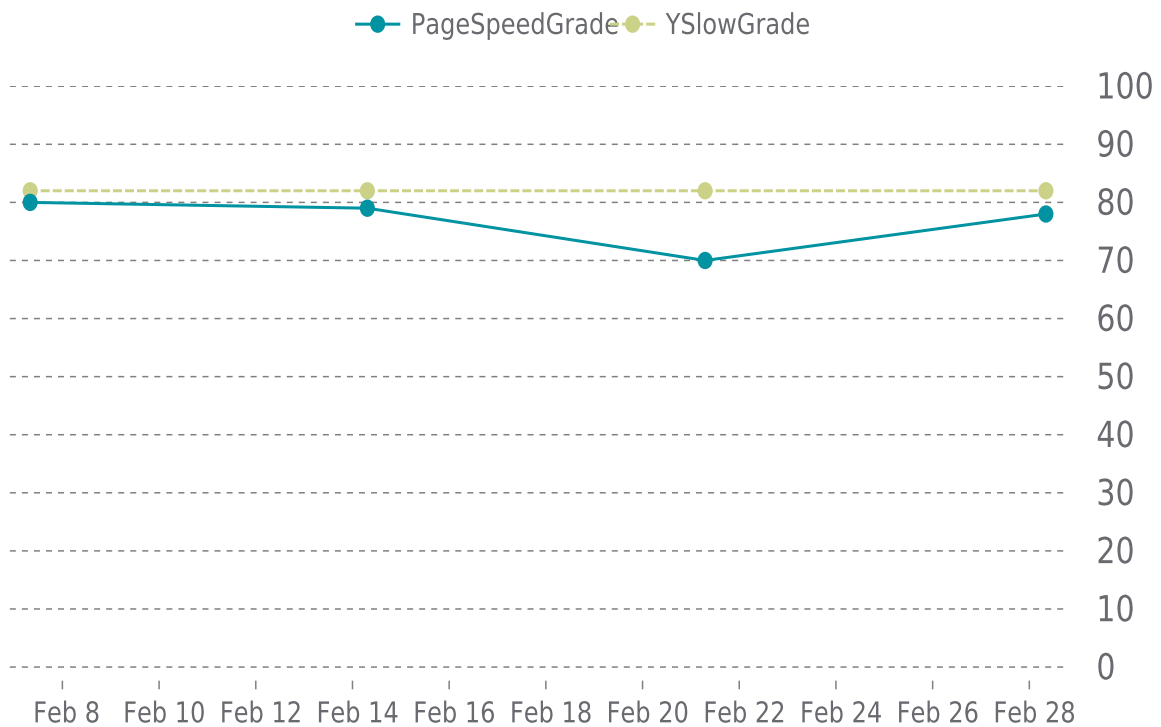

✓ PERFORMANCE

Total performance checks: **4**

02/01/2022 to 02/28/2022

MOST RECENT SCAN

02/28/2022

PageSpeed Grade

C (78%)

Previous check: 70%

YSlow Grade

B (82%)

Previous check: 82%

PERFORMANCE OVERVIEW

PERFORMANCE HISTORY

Date	Load time	PageSpeed	YSlow
02/28/2022 08:14	1.39 s	C (78%)	B (82%)
02/21/2022 07:03	1.65 s	C (70%)	B (82%)
02/14/2022 07:23	1.14 s	C (79%)	B (82%)
02/07/2022 08:00	1.09 s	B (80%)	B (82%)