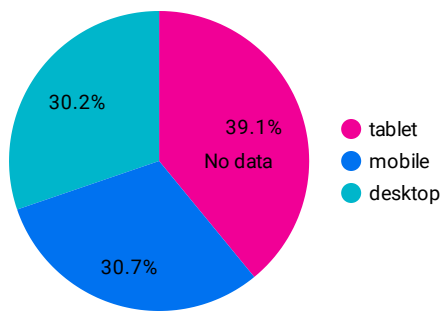

Users

181

↓ -18.8% from previous month

Pageviews

483

↓ -30.1% from previous month

Bounce Rate

50.45%

↑ 7.6% from previous month

Pages / Session

2.2

↓ -13.3% from previous month

Avg. Session Duration

00:00:51

↓ -46.1% from previous month

Total Cost

$342.58

BUDGET:

$500 month

NOTES:

Goal Completions

2

Google Ads Performance

Clicks

67

Avg. CPC

$3.20

Impressions

1,375

Total Cost

$342.58

Campaign	Avg. CPC	Phone calls	CTR	C Cost
... Sales-Searc...	$3.2	0	4.87%	$342.58
... VERB Archit...	$0	0	0%	$0