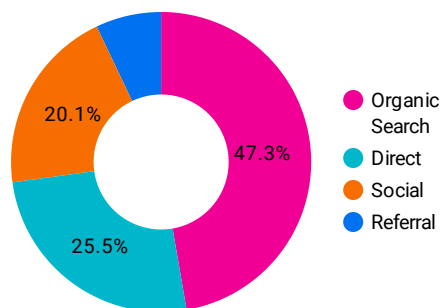

Users

181

↓ -18.8% from previous month

Pageviews

483

↓ -30.1% from previous month

Bounce Rate

50.45%

↑ 7.6% from previous month

Pages / Session

2.2

↓ -13.3% from previous month

Avg. Session Duration

00:00:51

↓ -46.1% from previous month

Total Cost

$342.58

BUDGET:

$500 month

NOTES:

Goal Completions

2

Google Ads Performance

Clicks

67

Avg. CPC

$3.20

Impressions

1,375

Total Cost

$342.58

Campaign	Avg. CPC	Phone calls	CTR	C Cost
... Sales-Searc...	$3.2	0	4.87%	$342.58
... VERB Archit...	$0	0	0%	$0