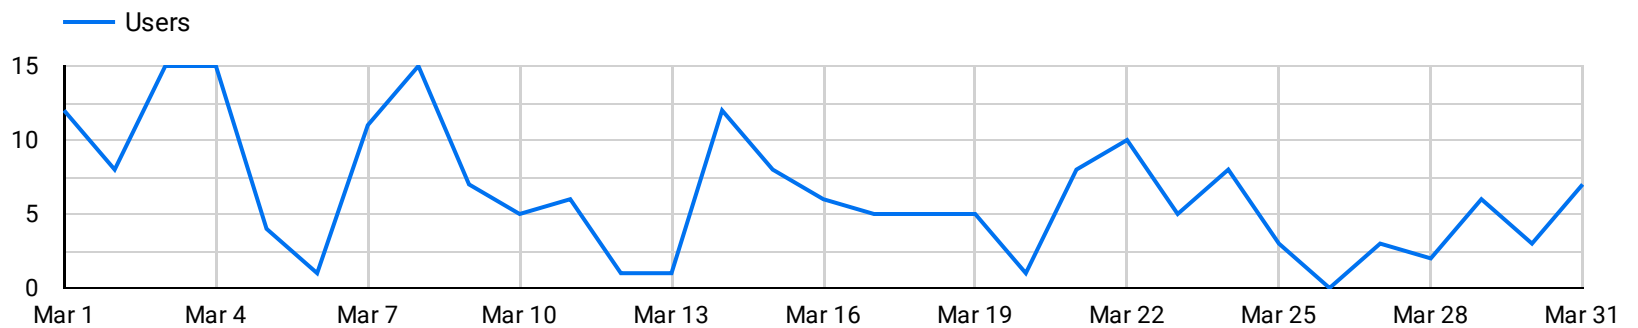

Users

181

↓ -18.8% from previous month

Pageviews

483

↓ -30.1% from previous month

Bounce Rate

50.45%

↑ 7.6% from previous month

Pages / Session

2.2

↓ -13.3% from previous month

Avg. Session Duration

00:00:51

↓ -46.1% from previous month

Total Cost

$342.58

BUDGET:

$500 month

NOTES:

Goal Completions

2

Google Ads Performance

Clicks

67

Avg. CPC

$3.20

Impressions

1,375

Total Cost

$342.58

Campaign	Avg. CPC	Phone calls	CTR	C Cost
... Sales-Searc...	$3.2	0	4.87%	$342.58
... VERB Archit...	$0	0	0%	$0