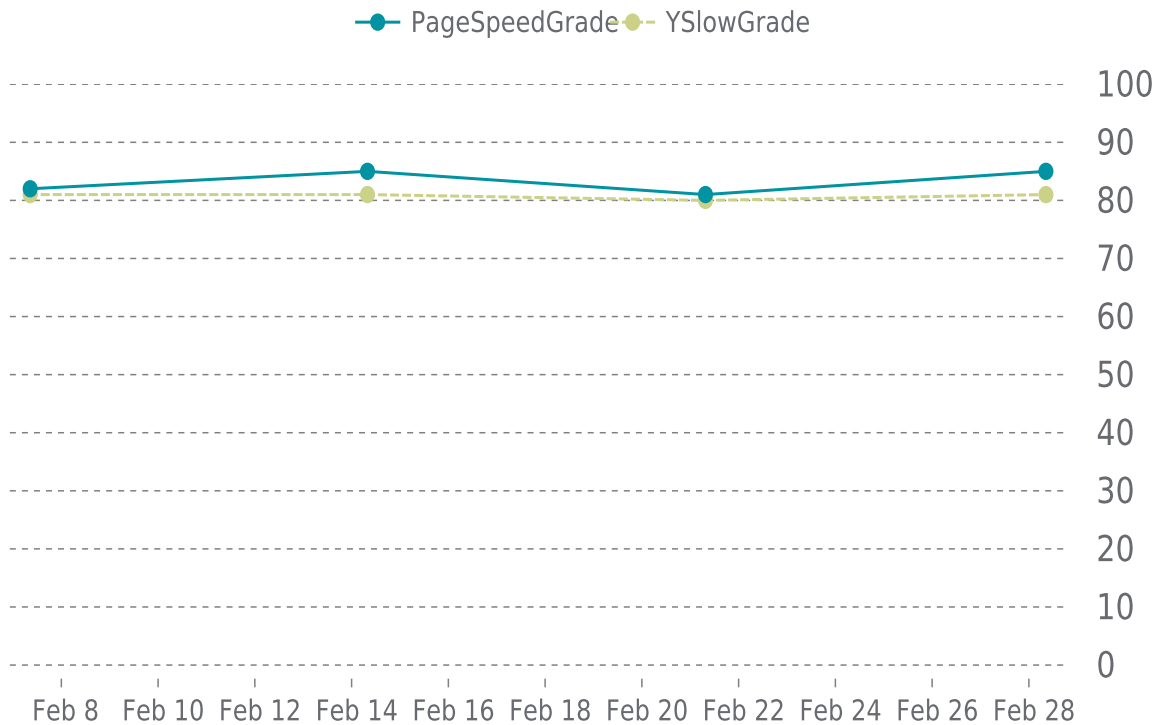

✓ PERFORMANCE

Total performance checks: **4**

02/01/2022 to 02/28/2022

MOST RECENT SCAN

02/28/2022

PageSpeed Grade

B (85%)

Previous check: 81%

YSlow Grade

B (81%)

Previous check: 80%

PERFORMANCE OVERVIEW

PERFORMANCE HISTORY

Date	Load time	PageSpeed	YSlow
02/28/2022 08:27	1.17 s	B (85%)	B (81%)
02/21/2022 07:34	1.22 s	B (81%)	B (80%)
02/14/2022 07:53	1.16 s	B (85%)	B (81%)
02/07/2022 08:32	1.09 s	B (82%)	B (81%)