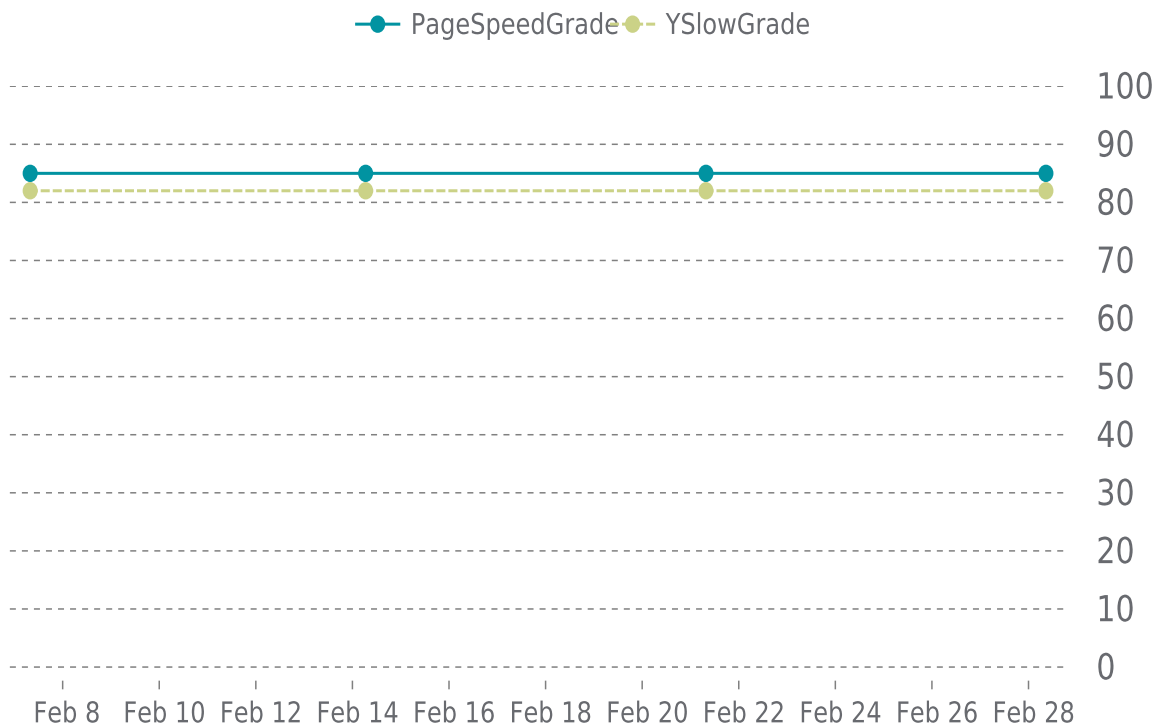

02/01/2022 to 02/28/2022

MOST RECENT SCAN

02/28/2022

PageSpeed Grade

B (85%)

Previous check: 85%

YSlow Grade

B (82%)

Previous check: 82%

PERFORMANCE OVERVIEW

PERFORMANCE HISTORY

Date	Load time	PageSpeed	YSlow
02/28/2022 08:39	1.32 s	B (85%)	B (82%)
02/21/2022 07:42	1.21 s	B (85%)	B (82%)
02/14/2022 06:34	1.52 s	B (85%)	B (82%)
02/07/2022 07:51	1.10 s	B (85%)	B (82%)