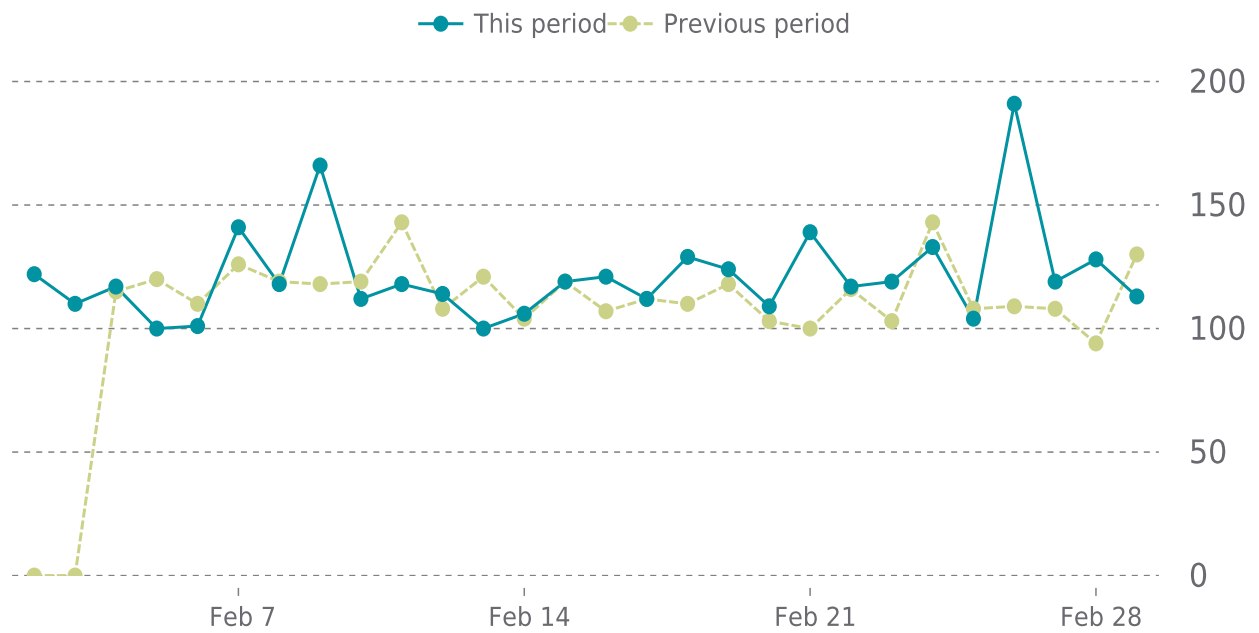

UPDATES HISTORY (2/2)

Plugin name	Plugin version	Date
Custom Post Type UI	1.10.0 → 1.10.2	02/07/2022

Theme name	Theme version	Date
Twenty Twenty-One	1.4 → 1.5	02/07/2022
Twenty Twenty	1.8 → 1.9	02/07/2022
Twenty Nineteen	2.1 → 2.2	02/07/2022
Divi	4.14.2 → 4.14.7	02/07/2022

UPTIME

Up for: **166d 20h**
Overall Uptime: **100.000%**

OVERVIEW

last 24 hours
100%

last 7 days
100%

last 30 days
100%

UPTIME HISTORY

Event	Date	Reason	Duration
UP	09/15/2021	-	166d 20h

✓ ANALYTICS

Traffic up by: **14%**
02/01/2022 to 02/28/2022

SESSIONS

 **SECURITY**Total security checks: **4**

02/01/2022 to 02/28/2022

MOST RECENT SCAN

02/28/2022

Status: **Clean**Malware: **Clean**Web Trust: **Clean**Vulnerabilities: **0****SECURITY SCAN HISTORY**