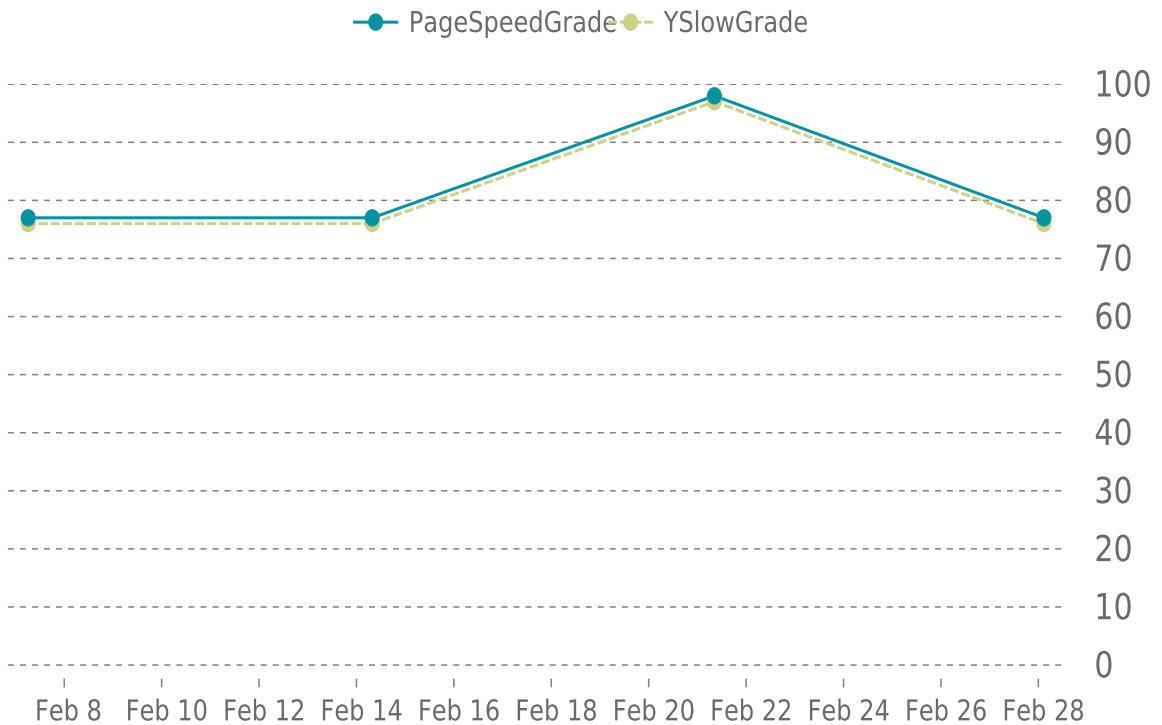

✓ PERFORMANCE

Total performance checks: **4**

02/01/2022 to 02/28/2022

MOST RECENT SCAN

02/28/2022

PageSpeed Grade

C (77%)

Previous check: 98%

YSlow Grade

C (76%)

Previous check: 97%

PERFORMANCE OVERVIEW

PERFORMANCE HISTORY

Date	Load time	PageSpeed	YSlow
02/28/2022 02:45	3.49 s	C (77%)	C (76%)
02/21/2022 08:24	0.23 s	A (98%)	A (97%)
02/14/2022 07:46	2.95 s	C (77%)	C (76%)
02/07/2022 06:14	3.00 s	C (77%)	C (76%)