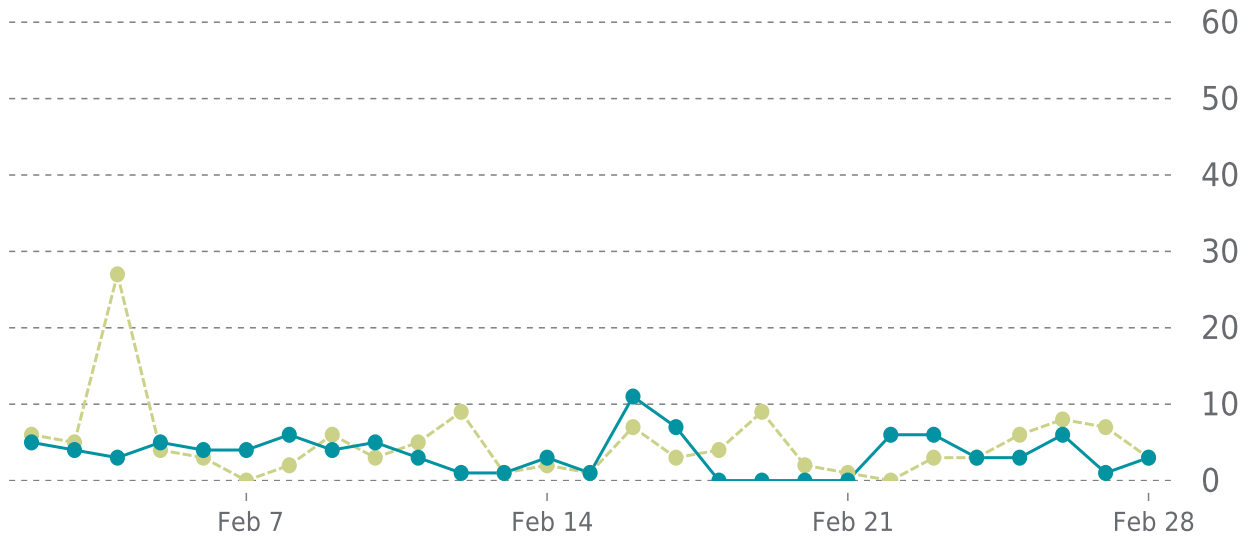

OVERVIEW

last 24 hours

100%

last 7 days

99%

last 30 days

99%

UPTIME HISTORY

Event	Date	Reason	Duration
UP	02/24/2022	-	4d 11h
DOWN	02/24/2022	Response timeout - Did not receive response for 30 secs.	2m 4s

✓ ANALYTICS

Traffic down by: **34%**
02/01/2022 to 02/28/2022

OVERVIEW

Sessions
0.1K
▼ -34%

Pageviews
0.1K
▼ -19%

Session duration
01m:10s
▲ -0%

SESSIONS

—●— This period —●— Previous period

Pages Per Sessions: ▲ 22%

Social Media Sessions: ▲ 33.33%

Bounce Rate: ▼ -15%

Organic Searches: ▼ -11.94%