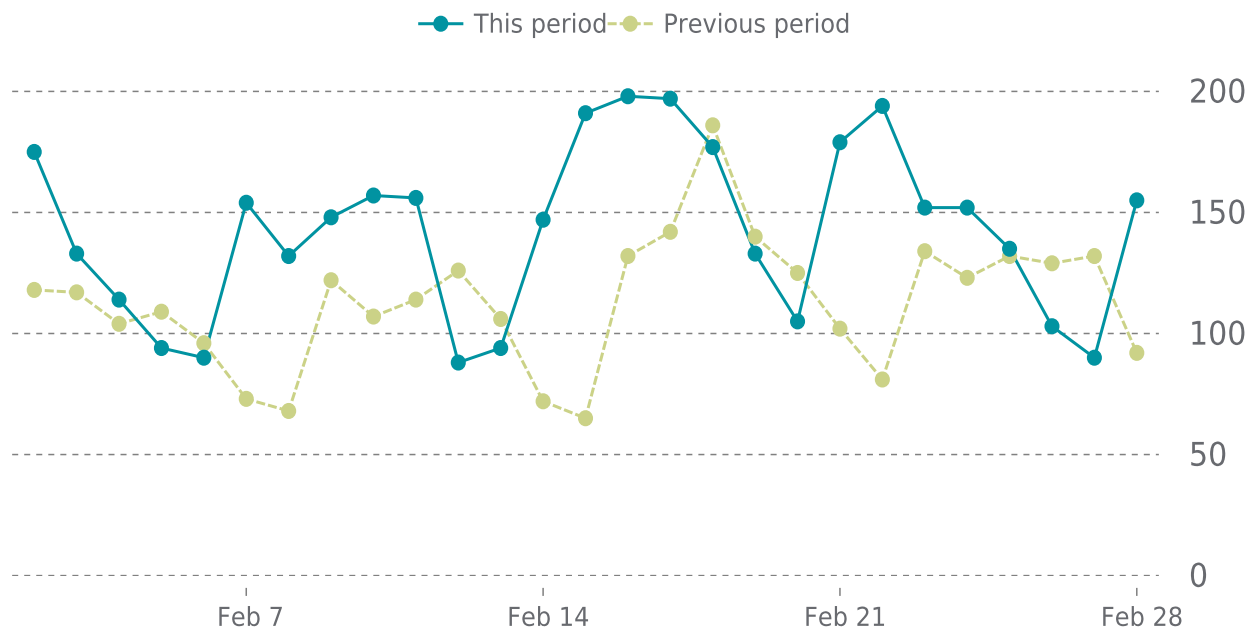

100%

last 30 days

100%

UPTIME HISTORY

Event	Date	Reason	Duration
UP	09/15/2021	-	166d 20h

✓ ANALYTICS

Traffic up by: **31%**
02/01/2022 to 02/28/2022

OVERVIEW

Sessions
4.1K
▲ 31%

Pageviews
4.8K
▲ 27%

Session duration
44s
▼ -20%

SESSIONS

Pages Per Sessions: ▼ -3%

Social Media Sessions: ▼ -25.19%

Bounce Rate: ▲ 3%

Organic Searches: ▲ 37.61%