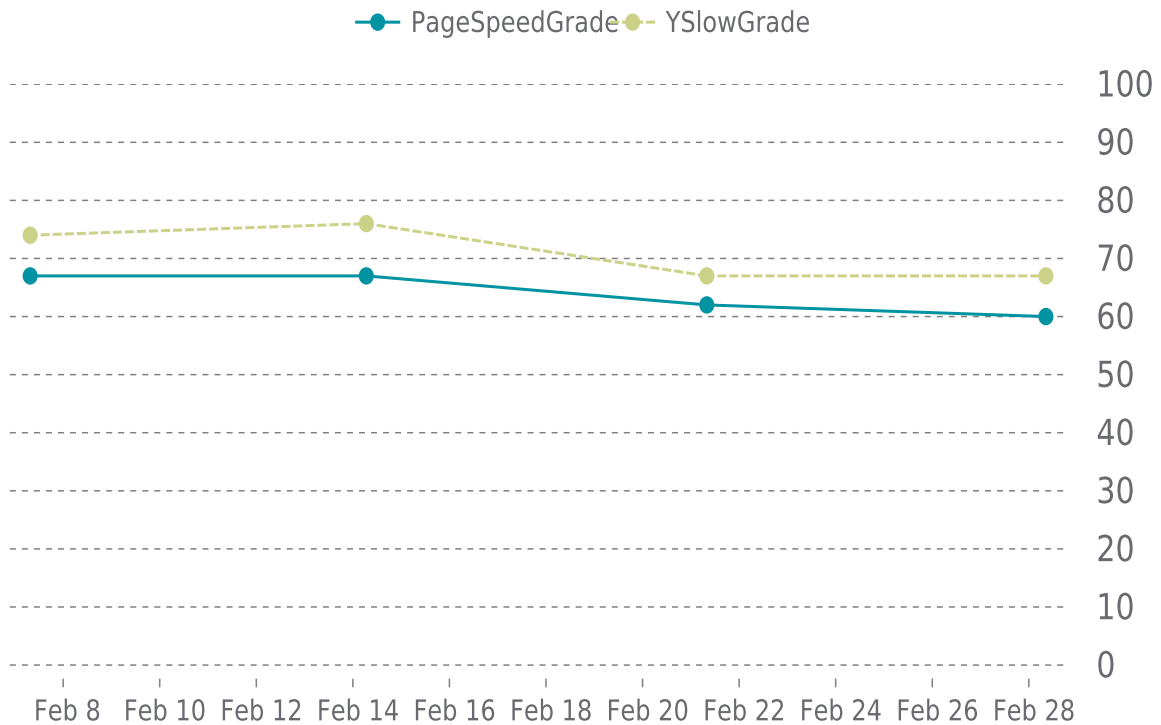

✓ PERFORMANCE

Total performance checks: **4**

02/01/2022 to 02/28/2022

MOST RECENT SCAN

02/28/2022

PageSpeed Grade

D (60%)

Previous check: 62%

YSlow Grade

D (67%)

Previous check: 67%

PERFORMANCE OVERVIEW

PERFORMANCE HISTORY

Date	Load time	PageSpeed	YSlow
02/28/2022 08:30	2.19 s	D (60%)	D (67%)
02/21/2022 07:56	1.89 s	D (62%)	D (67%)
02/14/2022 06:41	1.58 s	D (67%)	C (76%)
02/07/2022 07:36	1.58 s	D (67%)	C (74%)