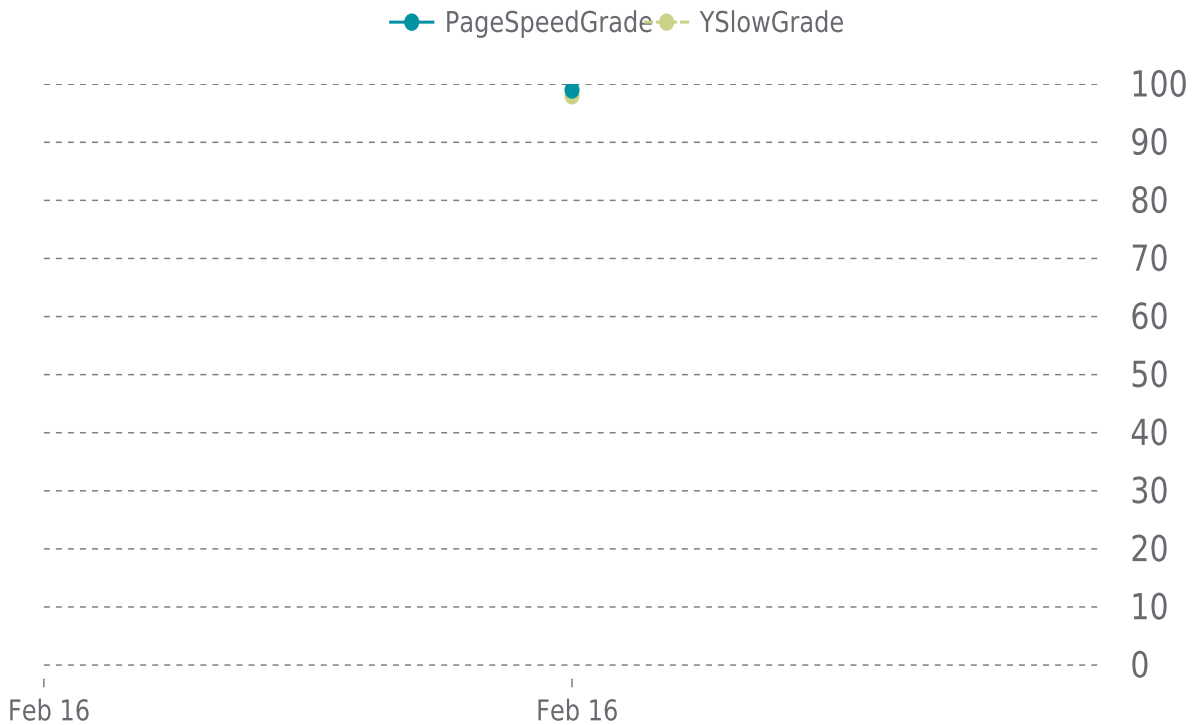

Event	Date	Reason	Duration
UP	09/15/2021	-	166d 20h

✓ ANALYTICS

Traffic down by: **11%**
02/01/2022 to 02/28/2022

OVERVIEW

Sessions
0.4K
▼ -11%

Pageviews
0.9K
▼ -14%

Session duration
01m:23s
▲ 33%

SESSIONS

✓ PERFORMANCE

Total performance checks: **1**

02/01/2022 to 02/28/2022

MOST RECENT SCAN

02/16/2022

PageSpeed Grade

A (99%)

Previous check: 98%

YSlow Grade

A (98%)

Previous check: 97%

PERFORMANCE OVERVIEW

PERFORMANCE HISTORY

Date	Load time	PageSpeed	YSlow
02/16/2022 14:20	0.65 s	A (99%)	A (98%)

BREAD

Our team is dedicated to providing you with comprehensive, constant web hosting support. If you have any questions or concerns about the information in this report, please reach out to BREAD; we exist to help you win!