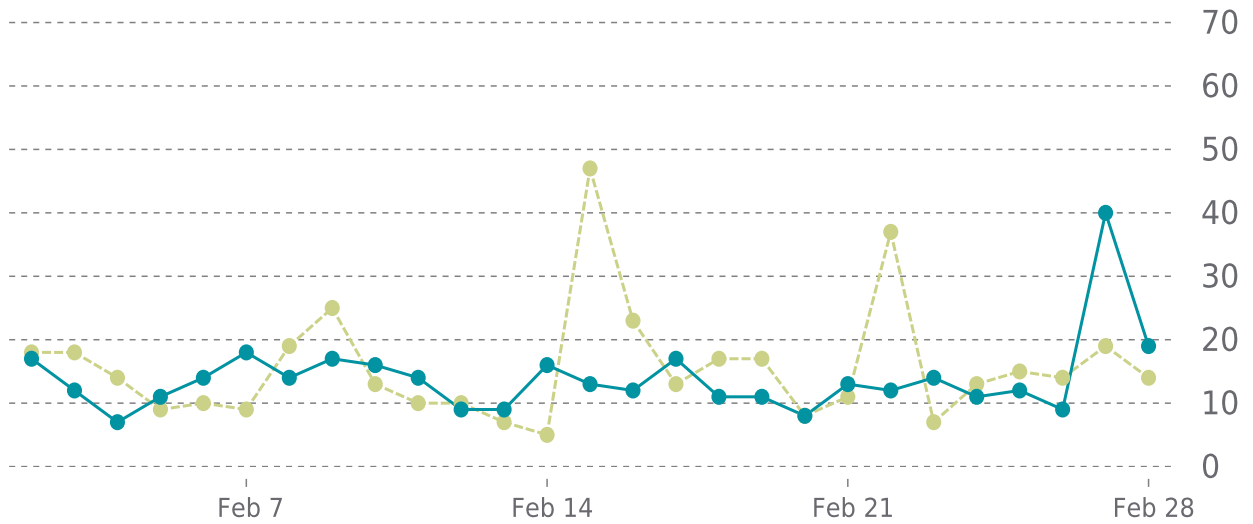

OVERVIEW

last 24 hours

100%

last 7 days

100%

last 30 days

100%

UPTIME HISTORY

Event	Date	Reason	Duration
UP	09/15/2021	-	166d 20h

✓ ANALYTICS

Traffic down by: **11%**
02/01/2022 to 02/28/2022

OVERVIEW

Sessions
0.4K
▼ -11%

Pageviews
0.9K
▼ -14%

Session duration
01m:23s
▲ 33%

SESSIONS

—●— This period —●— Previous period

Pages Per Sessions: ▼ -3%

Social Media Sessions: ▲ 23.08%

Bounce Rate: ▲ 33%

Organic Searches: ▼ -6.65%

Referrers	Sessions
google	327
(direct)	19
bing	16
yahoo	6
duckduckgo	6