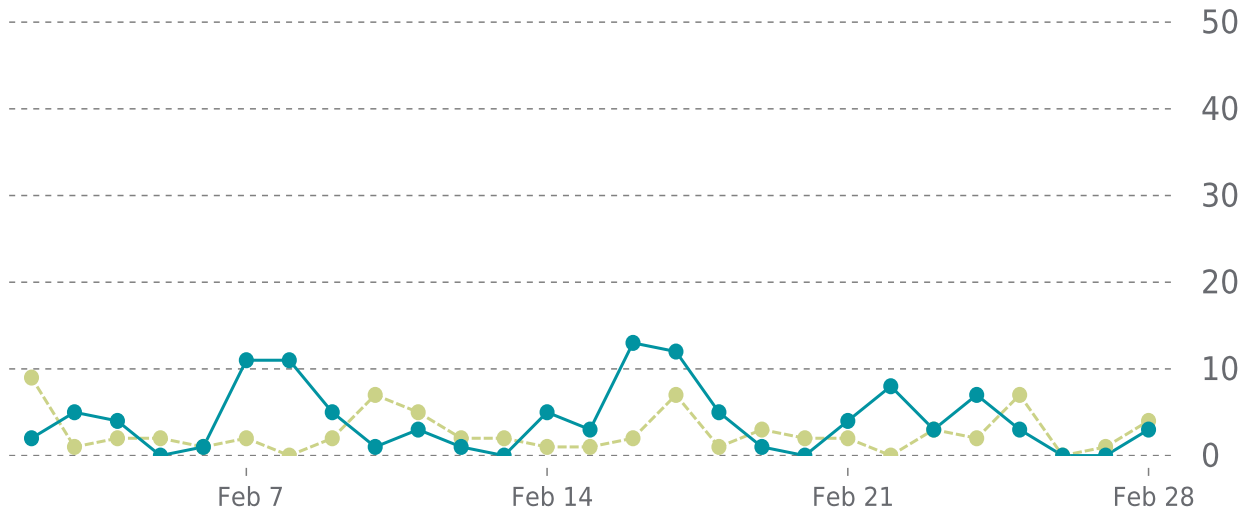

UPDATES HISTORY

Theme name	Theme version	Date
Divi	4.11.1 → 4.14.7	02/06/2022

UPTIME

Up for: **56d 11h**
Overall Uptime: **100.000%**

OVERVIEW

last 24 hours
100%

last 7 days
100%

last 30 days
100%

UPTIME HISTORY

Event	Date	Reason	Duration
UP	01/03/2022	-	56d 11h

✓ ANALYTICS

Traffic up by: **67%**
02/01/2022 to 02/28/2022

OVERVIEW

Sessions
0.1K
▲ 67%

Pageviews
0.3K
▲ 122%

Session duration
01m:56s
▲ 80%

SESSIONS

—●— This period —●— Previous period

Pages Per Sessions: ▲ 33%

Social Media Sessions: ▲ 700.00%

Bounce Rate: ▼ -1%

Organic Searches: ▼ -13.64%

Referrers	Sessions	Pages	Sessions
(direct)	69	/	119
google	19	/board-locator/	41
link.edgepilot.com	17	/board-locator/?wpv-wpcf-b	35
m.facebook.com	7	/board-locator/?wpv- cat...	16
design-bread.com	5	/about-munn-outd	11

Countries	Sessions
United States	111
(not set)	3
Ireland	3
United Kingdom	1
India	1

SECURITY

Total security checks: **4**

02/01/2022 to 02/28/2022

MOST RECENT SCAN

02/28/2022

Status: **Clean**

Malware: **Clean**