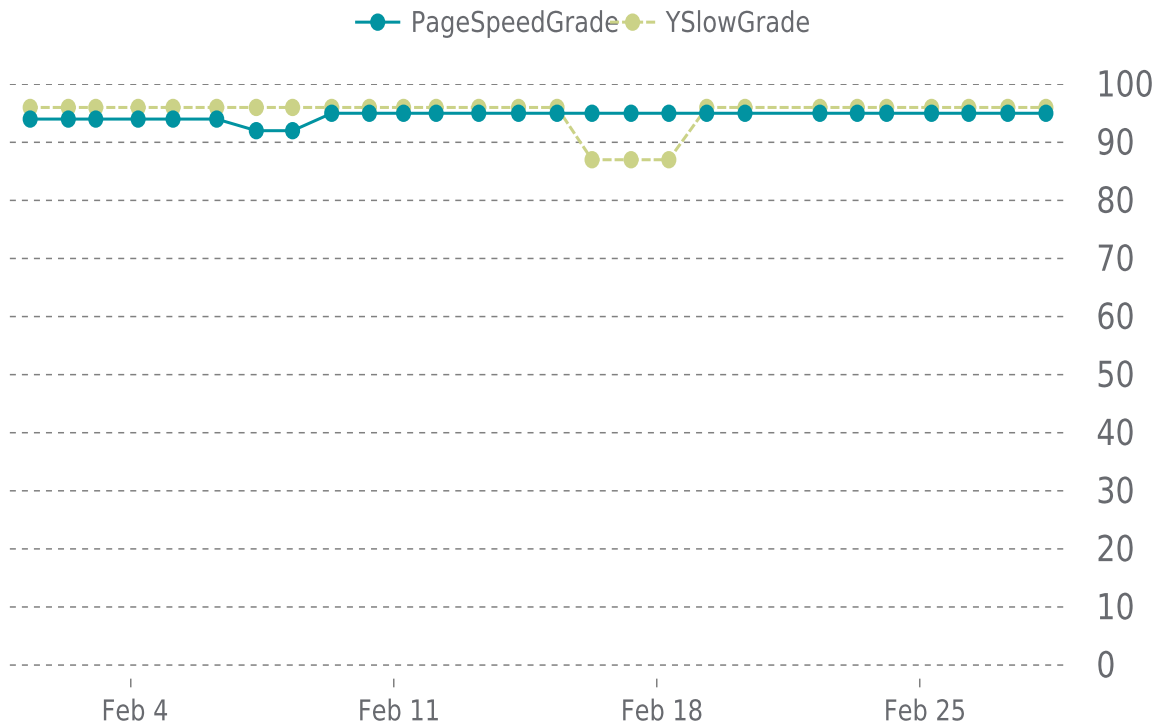

YSlow Grade

A (96%)

Previous check: 96%

PERFORMANCE OVERVIEW

PERFORMANCE HISTORY (1/2)

Date	Load time	PageSpeed	YSlow
02/28/2022 08:36	0.52 s	A (95%)	A (96%)
02/27/2022 08:13	0.47 s	A (95%)	A (96%)
02/26/2022 07:18	0.48 s	A (95%)	A (96%)
02/25/2022 07:33	0.45 s	A (95%)	A (96%)
02/24/2022 02:51	0.62 s	A (95%)	A (96%)
02/23/2022 08:05	0.43 s	A (95%)	A (96%)
02/22/2022 08:13	0.48 s	A (95%)	A (96%)
02/20/2022 08:22	0.48 s	A (95%)	A (96%)
02/19/2022 07:54	0.54 s	A (95%)	A (96%)
02/18/2022 07:44	0.70 s	A (95%)	B (87%)
02/17/2022 07:36	0.64 s	A (95%)	B (87%)
02/16/2022 06:39	0.73 s	A (95%)	B (87%)
02/15/2022 08:19	0.44 s	A (95%)	A (96%)
02/14/2022 07:42	0.64 s	A (95%)	A (96%)
02/13/2022 06:17	0.61 s	A (95%)	A (96%)