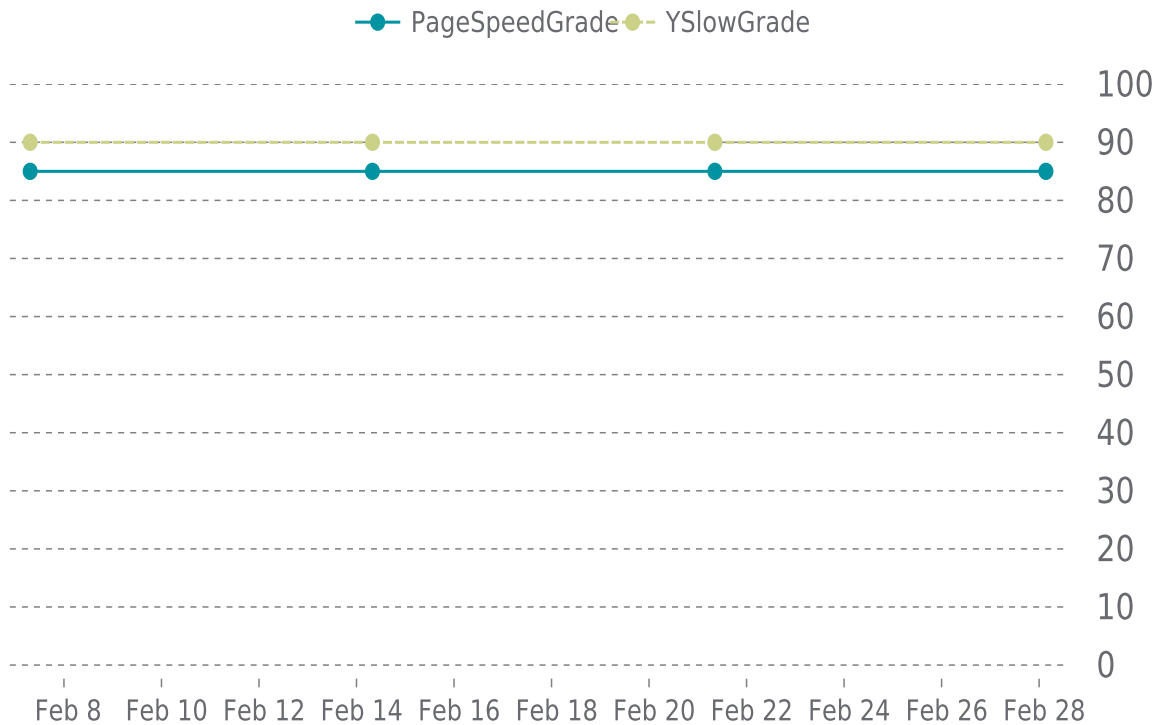

✓ PERFORMANCE

Total performance checks: **4**

02/01/2022 to 02/28/2022

MOST RECENT SCAN

02/28/2022

PageSpeed Grade

B (85%)

Previous check: 85%

YSlow Grade

A (90%)

Previous check: 90%

PERFORMANCE OVERVIEW

PERFORMANCE HISTORY

Date	Load time	PageSpeed	YSlow
02/28/2022 03:21	0.74 s	B (85%)	A (90%)
02/21/2022 08:24	0.83 s	B (85%)	A (90%)
02/14/2022 07:51	0.85 s	B (85%)	A (90%)
02/07/2022 07:22	1.00 s	B (85%)	A (90%)