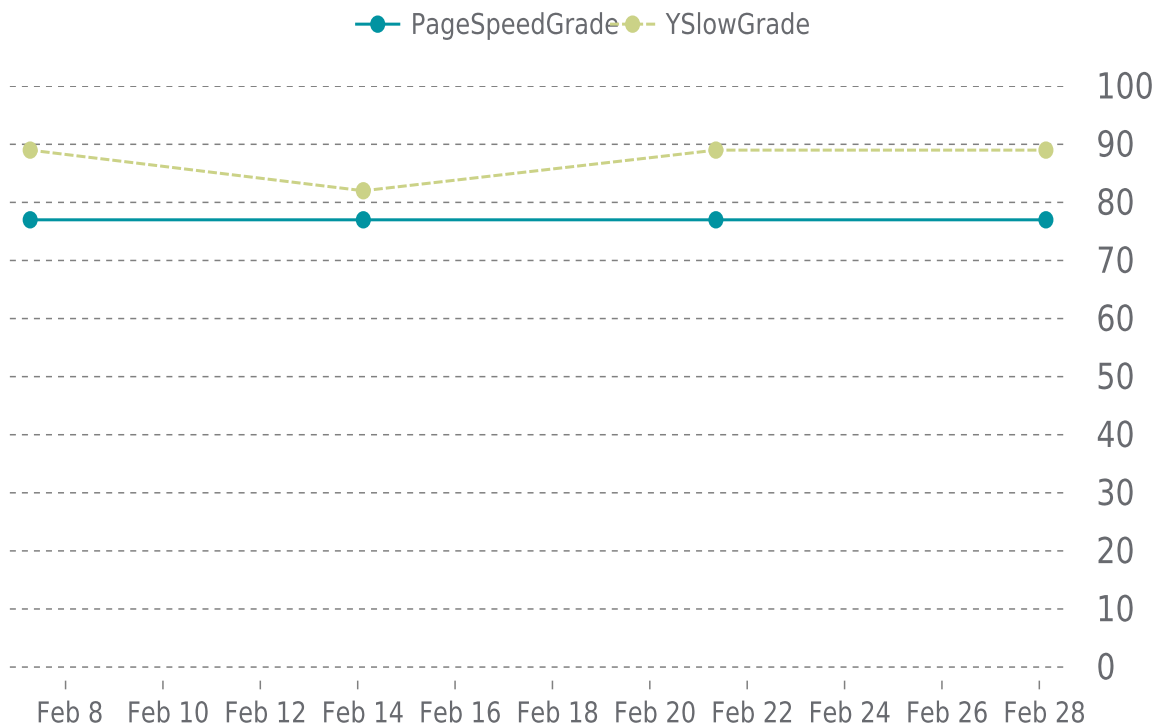

# ✓ PERFORMANCE

Total performance checks: **4**

02/01/2022 to 02/28/2022

## MOST RECENT SCAN

02/28/2022

PageSpeed Grade

**C (77%)**

Previous check: 77%

YSlow Grade

**B (89%)**

Previous check: 89%

## PERFORMANCE OVERVIEW