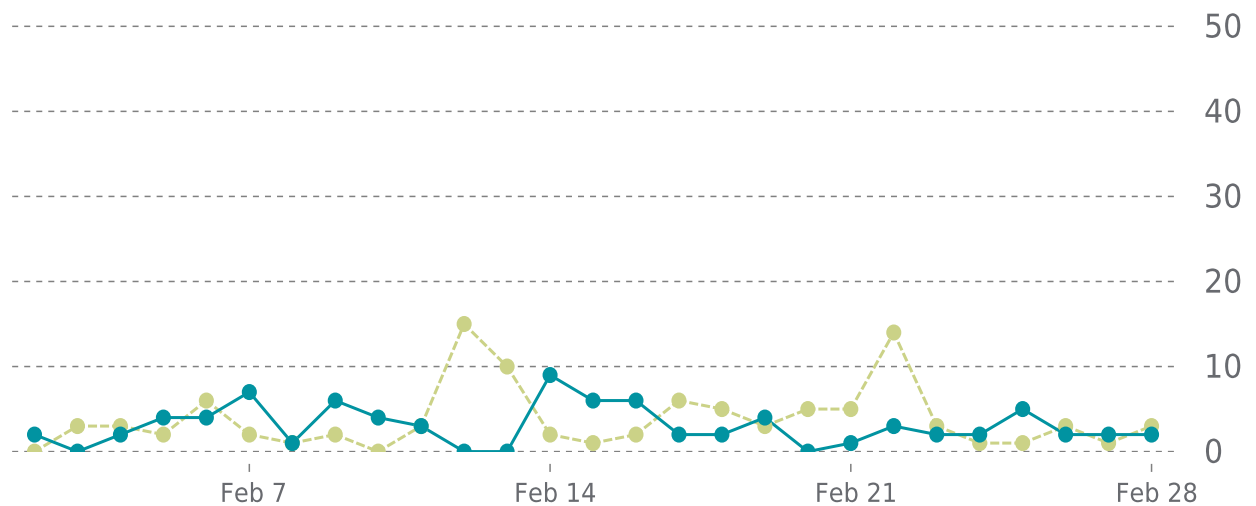

# ✓ ANALYTICS

Traffic down by: **1%**  
02/01/2022 to 02/28/2022

## OVERVIEW

Sessions  
**0.1K**  
▼ -1%

Pageviews  
**0.2K**  
▲ 3%

Session duration  
**01m:47s**  
▲ 121%

## SESSIONS

—●— This period —●— Previous period

Pages Per Sessions: ▲ 4%

Social Media Sessions: ▲ 6.90%

Bounce Rate: ▲ 8%

Organic Searches: ▼ -6.52%

<b>Referrers</b>	<b>Sessions</b>	<b>Pages</b>	<b>Sessions</b>
google	36	/	72
(direct)	26	/about-mds-interior-design/	34
m.facebook.com	16	/get-in-touch/	18
l.instagram.com	11	/mds-projects/	17
bing	5	/residential-projects/	11

<b>Countries</b>	<b>Sessions</b>
United States	89
Hong Kong	3
Sweden	2
India	2
Germany	2