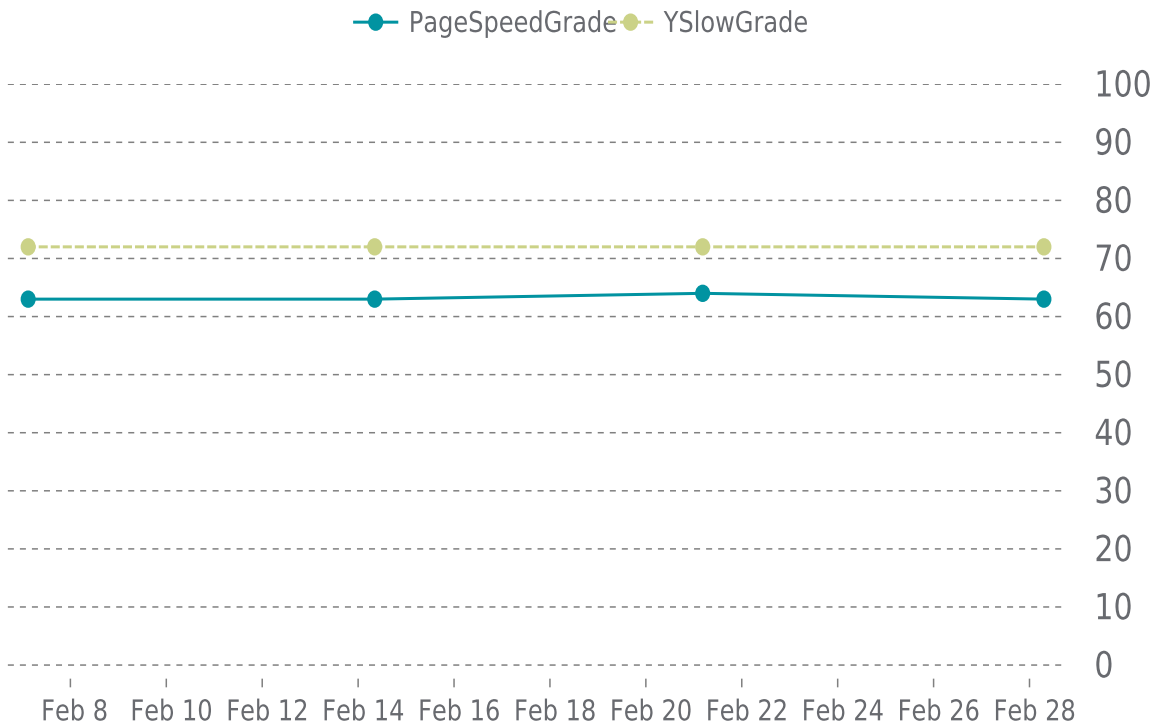

# ✓ PERFORMANCE

Total performance checks: **4**

02/01/2022 to 02/28/2022

## MOST RECENT SCAN

02/28/2022

PageSpeed Grade

**D (63%)**

Previous check: 64%

YSlow Grade

**C (72%)**

Previous check: 72%

## PERFORMANCE OVERVIEW