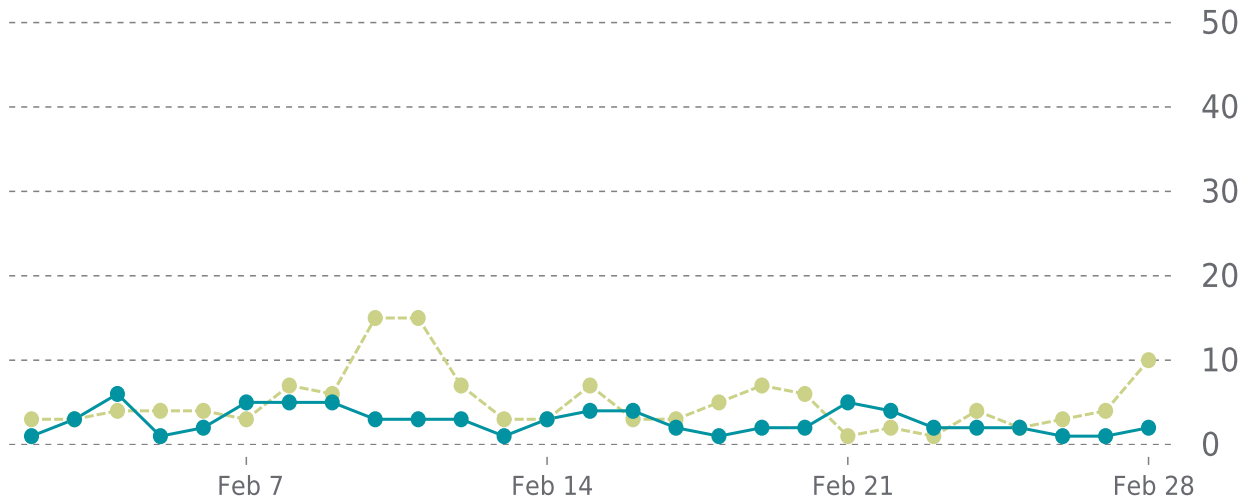

# ✓ ANALYTICS

Traffic down by: **41%**  
02/01/2022 to 02/28/2022

## OVERVIEW

Sessions  
**80**  
▼ -41%

Pageviews  
**97**  
▼ -48%

Session duration  
**06s**  
▼ -80%

## SESSIONS

—●— This period —●— Previous period

Pages Per Sessions: ▼ -12%

Social Media Sessions: ▼ -77.27%

Bounce Rate: ▲ 17%

Organic Searches: ▼ -16.67%

<b>Referrers</b>	<b>Sessions</b>	<b>Pages</b>	<b>Sessions</b>
(direct)	60	/	84
google	7	/endorsements-fo	6
m.facebook.com	5	/donate/	1
l.facebook.com	3	/request-absentee-v	1
facebook.com	2	/?fbclid=IwAR037tH	1