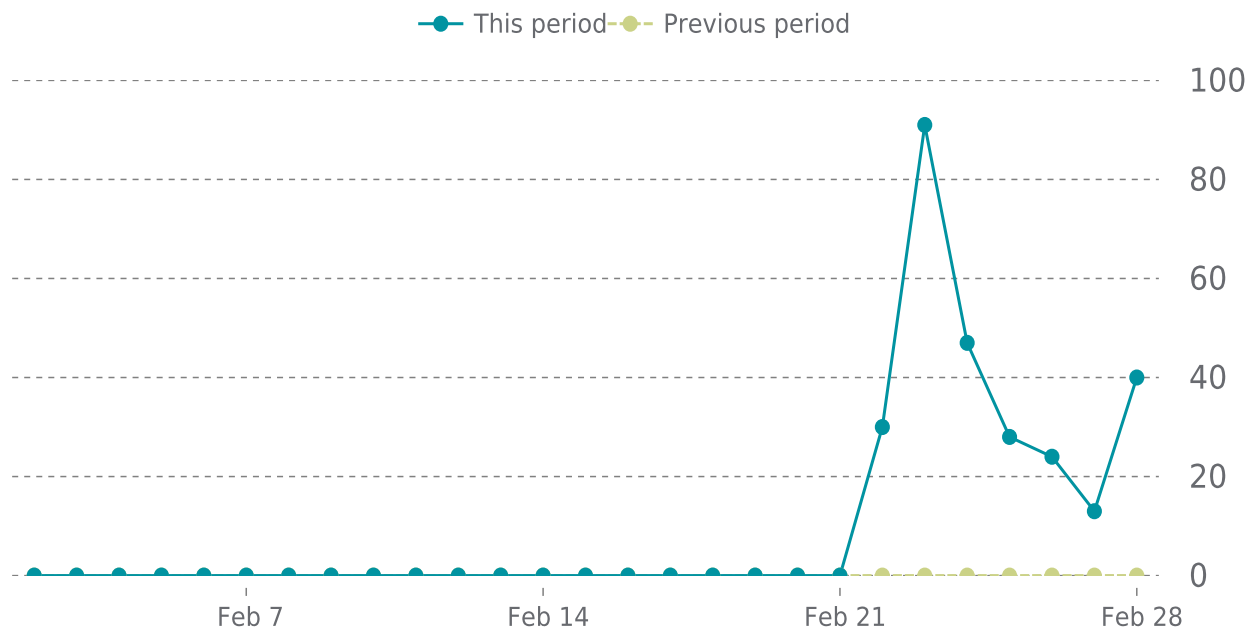

UPTIME HISTORY

Event	Date	Reason	Duration
UP	02/23/2022	-	5d 7h

✓ ANALYTICS

Traffic up by: **0%**
02/01/2022 to 02/28/2022

OVERVIEW

Sessions
0.2K
▲ 0%

Pageviews
0.7K
▲ 0%

Session duration
04m:28s
▲ 0%

SESSIONS

Pages Per Sessions: ▲ 0%

Social Media Sessions: ▲ 0.00%

Bounce Rate: ▲ 0%

Organic Searches: ▲ 0.00%

Referrers	Sessions
(direct)	140
google	117
linkedin.com	4
m.facebook.com	3
bing	3

Keywords	Sessions
evergreen industries	1