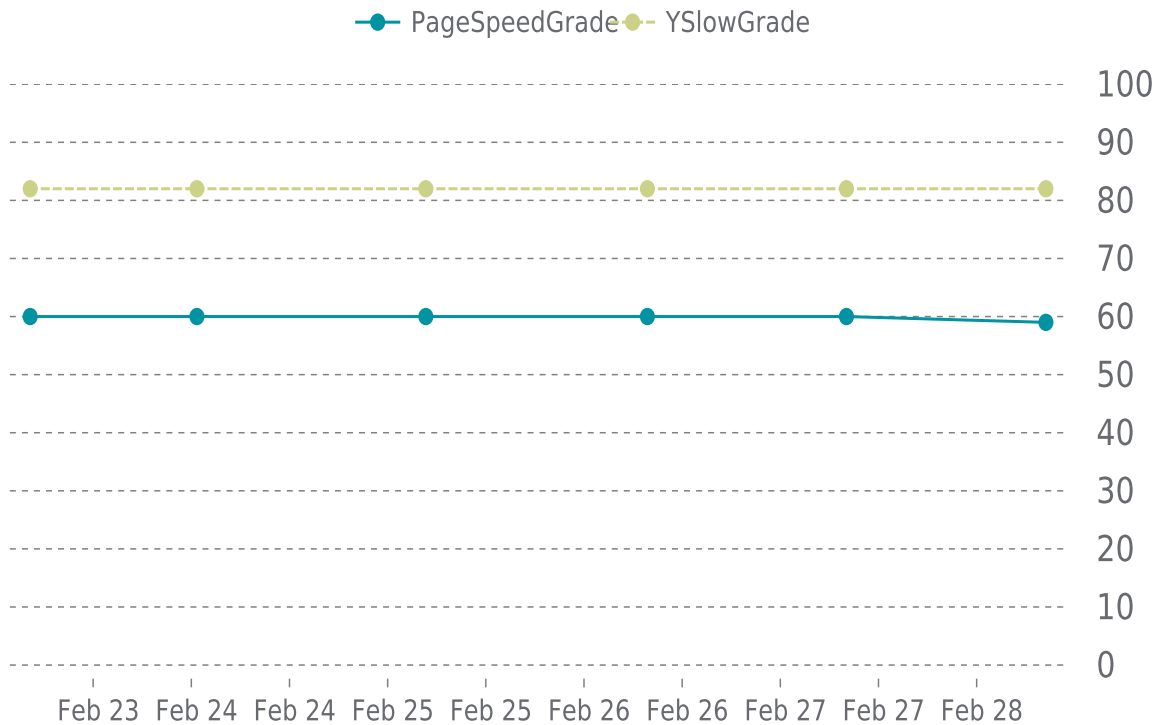

02/01/2022 to 02/28/2022

MOST RECENT SCAN

02/28/2022

Status: **Clean**Malware: **Clean**Web Trust: **Clean**Vulnerabilities: **0****SECURITY SCAN HISTORY**

Date	Malware	Vulnerabilities	Web Trust
02/28/2022 4:01	Clean	Clean	Clean
02/27/2022 1:02	Clean	Clean	Clean
02/26/2022 8:00	Clean	Clean	Clean
02/25/2022 7:38	Clean	Clean	Clean
02/24/2022 5:31	Clean	Clean	Clean
02/23/2022 16:18	Clean	Clean	Clean

✓ PERFORMANCE

Total performance checks: **6**

02/01/2022 to 02/28/2022

MOST RECENT SCAN

02/28/2022

PageSpeed Grade

E (59%)

Previous check: 60%

YSlow Grade

B (82%)

Previous check: 82%

PERFORMANCE OVERVIEW

PERFORMANCE HISTORY

Date	Load time	PageSpeed	YSlow
02/28/2022 08:28	2.40 s	E (59%)	B (82%)
02/27/2022 08:05	1.20 s	D (60%)	B (82%)
02/26/2022 07:45	1.05 s	D (60%)	B (82%)
02/25/2022 04:40	1.07 s	D (60%)	B (82%)
02/24/2022 00:41	1.18 s	D (60%)	B (82%)
02/23/2022 16:18	1.23 s	D (60%)	B (82%)