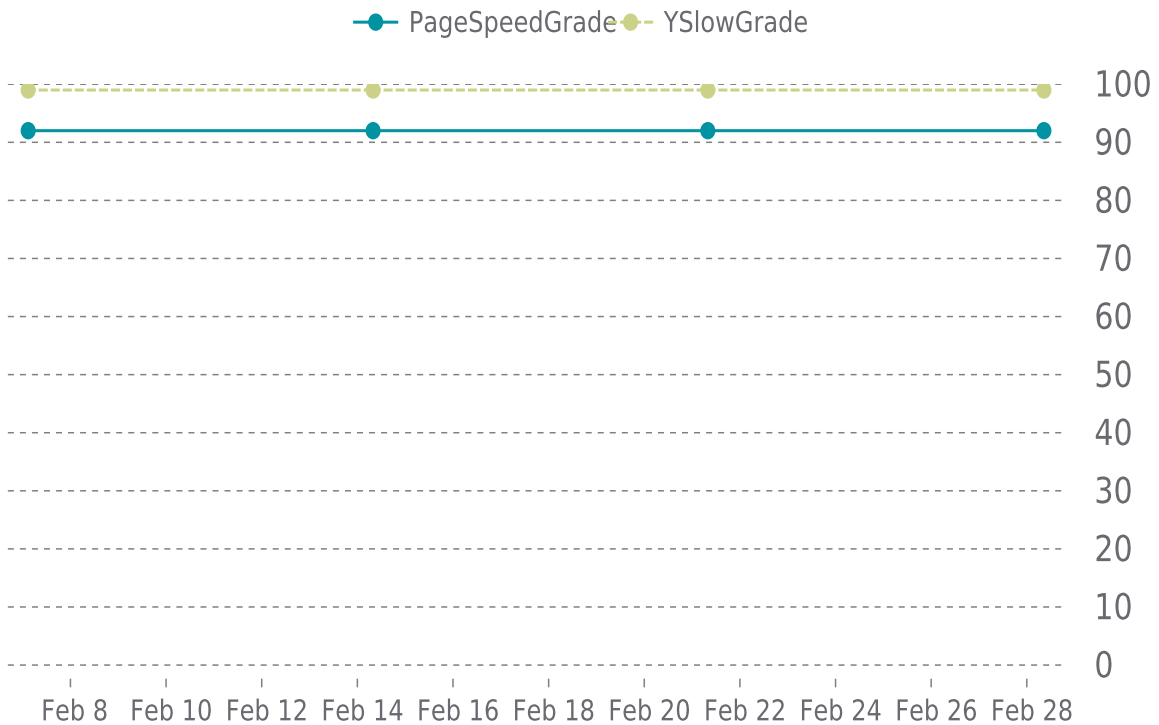

# ✓ PERFORMANCE

Total performance checks: **4**

02/01/2022 to 02/28/2022

## MOST RECENT SCAN

02/28/2022

PageSpeed Grade

**A (92%)**

Previous check: 92%

YSlow Grade

**A (99%)**

Previous check: 99%

## PERFORMANCE OVERVIEW