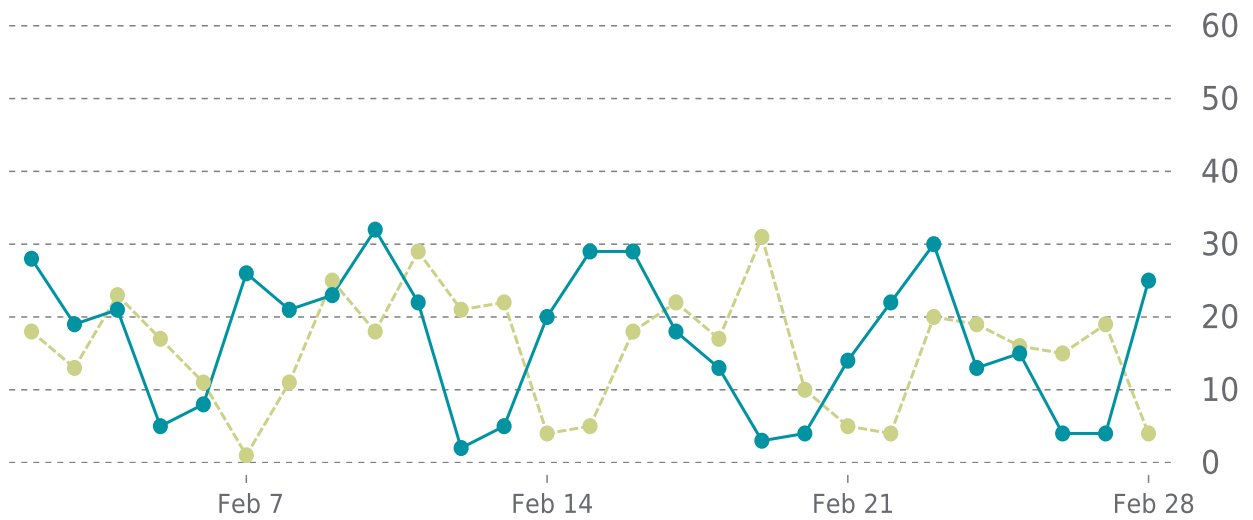

# ✓ ANALYTICS

Traffic up by: **18%**  
02/01/2022 to 02/28/2022

## OVERVIEW

Sessions  
**0.4K**  
▲ 18%

Pageviews  
**1.2K**  
▲ 24%

Session duration  
**01m:40s**  
▲ 21%

## SESSIONS

—●— This period —●— Previous period

Pages Per Sessions: ▲ 5%

Social Media Sessions: ▼ -6.98%

Bounce Rate: ▲ 6%

Organic Searches: ▲ 15.33%

<b>Referrers</b>	<b>Sessions</b>	<b>Pages</b>	<b>Sessions</b>
google	274	/	482
(direct)	106	/about-empire-group/	128
bing	33	/our-team/	123
linkedin.com	22	/careers/	118
htmlcodeeditor.com	10	/capabilities/	82

<b>Countries</b>	<b>Sessions</b>
United States	421
United Arab Emirates	15
India	11
Australia	7
Germany	6