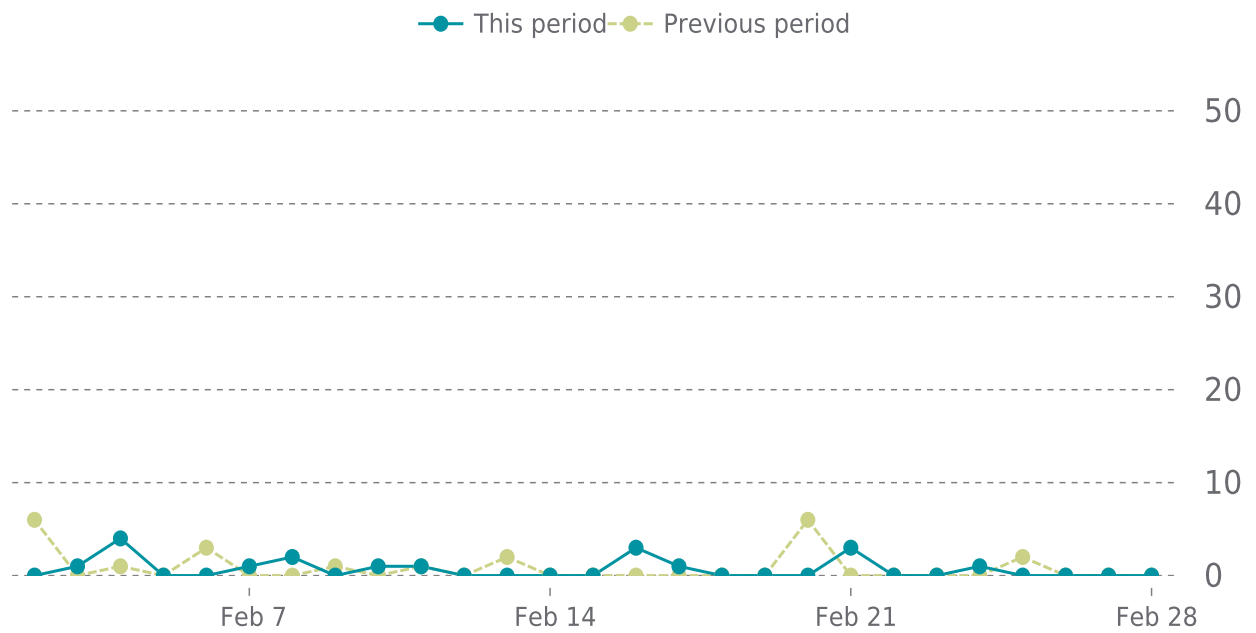

UPDATES HISTORY

Theme name	Theme version	Date
Divi	4.11.2 → 4.14.7	02/04/2022

✓ ANALYTICS

Traffic up by: **14%**
02/01/2022 to 02/28/2022

OVERVIEW

Sessions
25
▲ 14%

Pageviews
33
▲ 6%

Session duration
02s
▼ -93%

SESSIONS

Pages Per Sessions: ▼ -6%

Social Media Sessions: ▲ 0.00%

Bounce Rate: ▲ 19%

Organic Searches: ▲ 0.00%

Referrers	Sessions
(direct)	13
design-bread.com	6
google	4
orion.managewp.com	2

Pages	Sessions
/	30
/ecce-holdings/	3