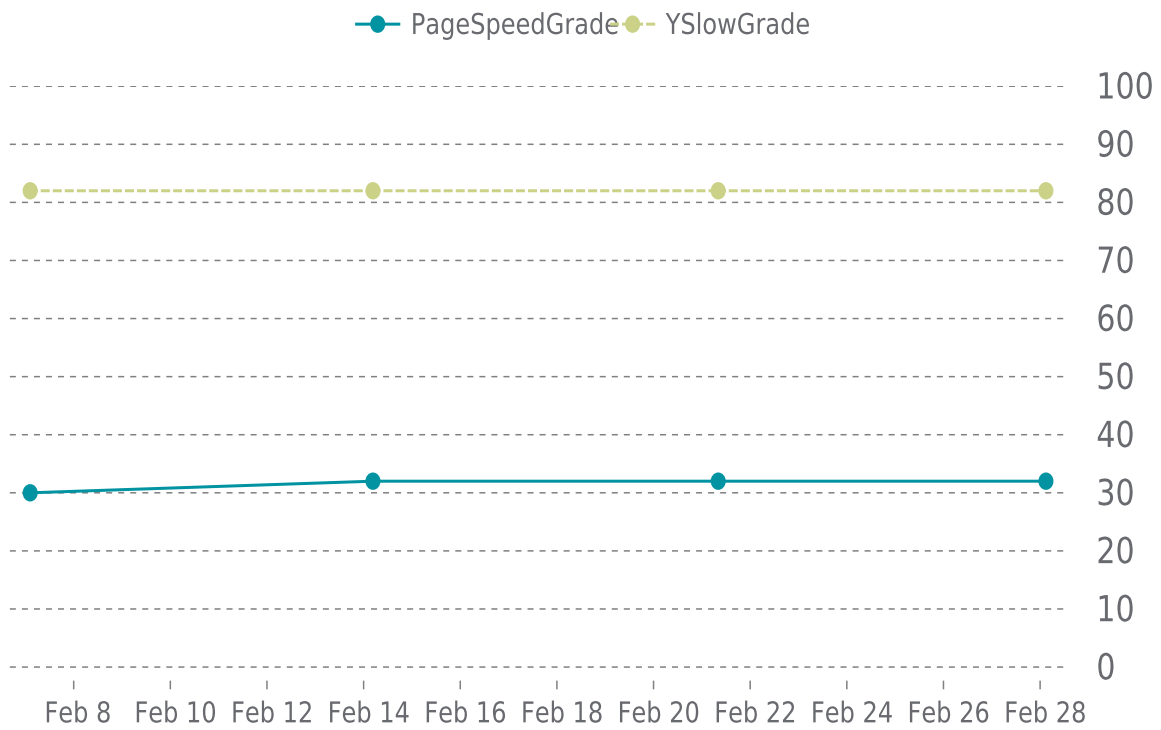

✓ PERFORMANCE

Total performance checks: **4**

02/01/2022 to 02/28/2022

MOST RECENT SCAN

02/28/2022

PageSpeed Grade

F (32%)

Previous check: 32%

YSlow Grade

B (82%)

Previous check: 82%

PERFORMANCE OVERVIEW

PERFORMANCE HISTORY

Date	Load time	PageSpeed	YSlow
02/28/2022 02:53	1.25 s	F (32%)	B (82%)
02/21/2022 08:07	1.18 s	F (32%)	B (82%)
02/14/2022 04:38	1.27 s	F (32%)	B (82%)
02/07/2022 02:23	1.41 s	F (30%)	B (82%)