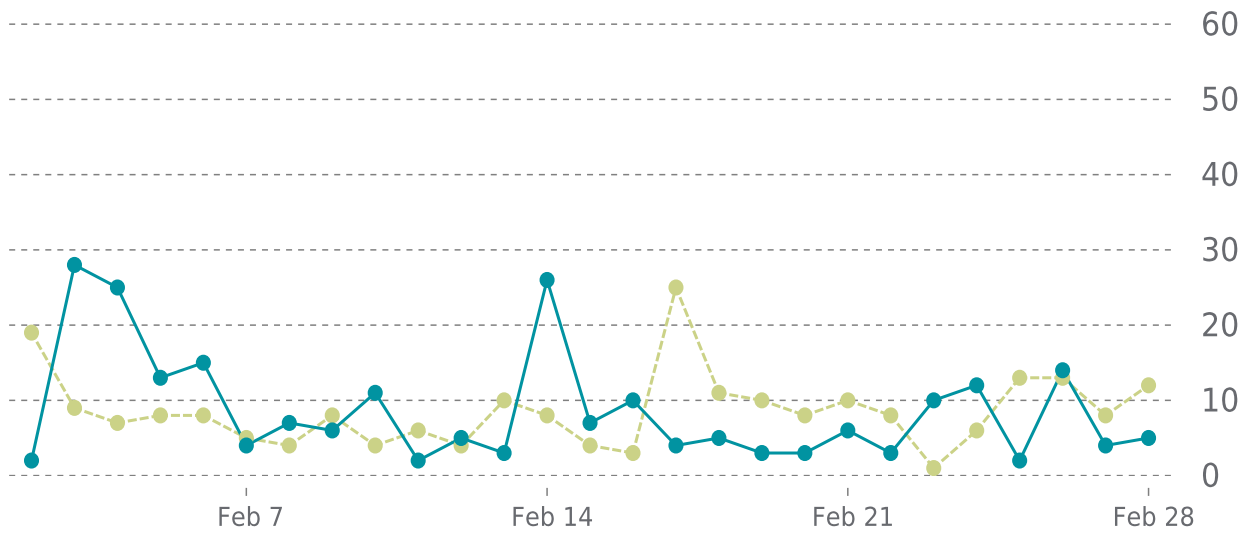

UPDATES HISTORY (2/2)

Theme name	Theme version	Date
Divi	4.10.7 → 4.14.7	02/06/2022

UPTIME

Up for: **151d 11h**
Overall Uptime: **100.000%**

OVERVIEW

last 24 hours

100%

last 7 days

100%

last 30 days

100%

UPTIME HISTORY

Event	Date	Reason	Duration
UP	09/30/2021	-	151d 11h

✓ ANALYTICS

Traffic up by: **40%**
02/01/2022 to 02/28/2022

OVERVIEW

Sessions
0.3K
▲ 40%

Pageviews
1K
▲ 45%

Session duration
02m:05s
▲ 5%

SESSIONS

—●— This period —●— Previous period

Pages Per Sessions: ▲ 4%

Social Media Sessions: ▲ 172.00%

Bounce Rate: ▼ -10%