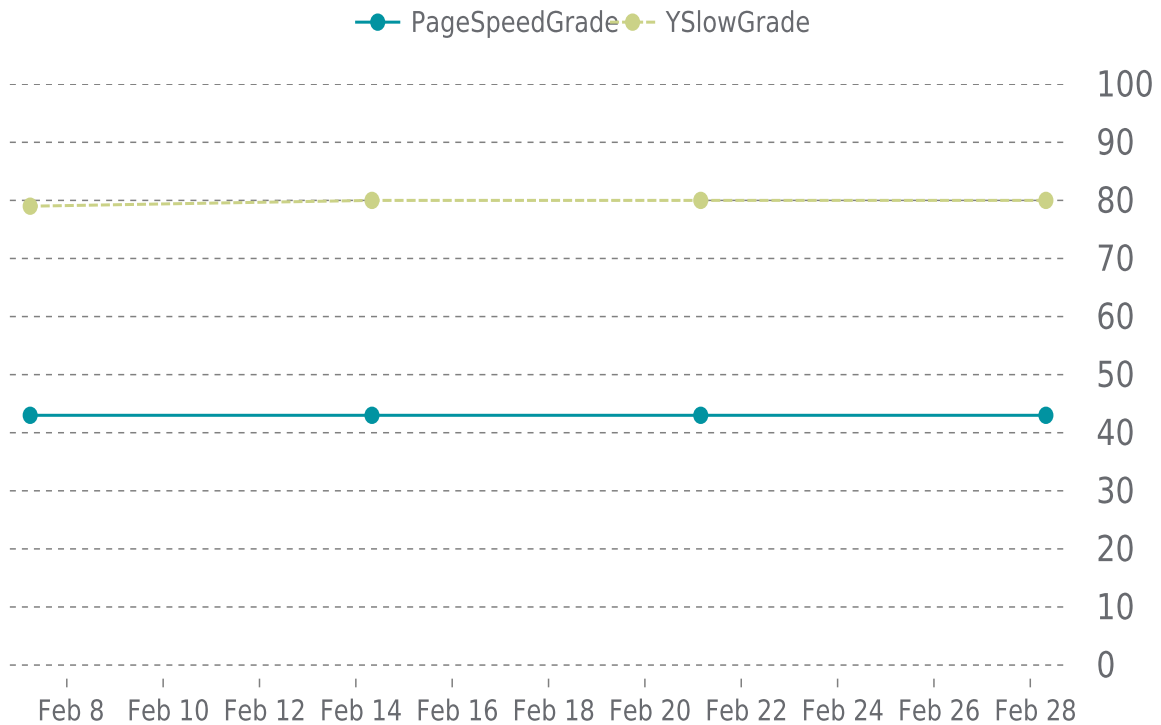

✓ PERFORMANCE

Total performance checks: **4**

02/01/2022 to 02/28/2022

MOST RECENT SCAN

02/28/2022

PageSpeed Grade

F (43%)

Previous check: 43%

YSlow Grade

B (80%)

Previous check: 80%

PERFORMANCE OVERVIEW

PERFORMANCE HISTORY

Date	Load time	PageSpeed	YSlow
02/28/2022 07:47	1.44 s	F (43%)	B (80%)
02/21/2022 03:49	1.45 s	F (43%)	B (80%)
02/14/2022 08:02	1.56 s	F (43%)	B (80%)
02/07/2022 05:45	1.38 s	F (43%)	C (79%)