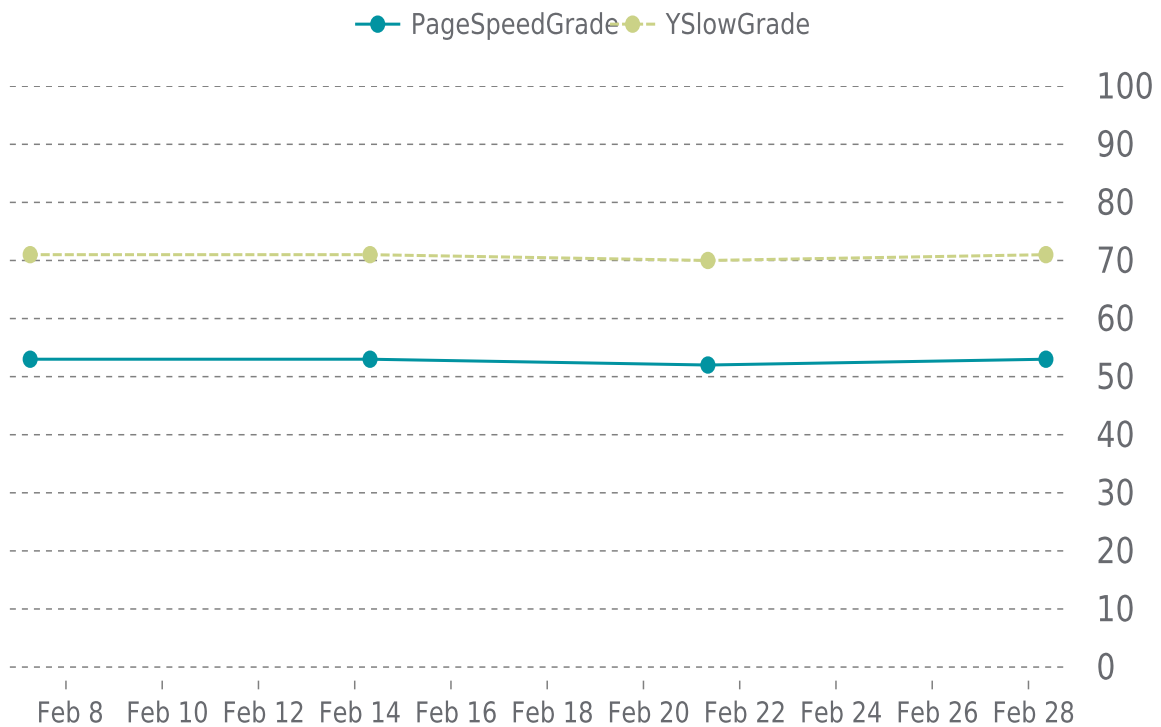

✓ PERFORMANCE

Total performance checks: **4**

02/01/2022 to 02/28/2022

MOST RECENT SCAN

02/28/2022

PageSpeed Grade

E (53%)

Previous check: 52%

YSlow Grade

C (71%)

Previous check: 70%

PERFORMANCE OVERVIEW

PERFORMANCE HISTORY

Date	Load time	PageSpeed	YSlow
02/28/2022 08:42	6.70 s	E (53%)	C (71%)
02/21/2022 08:08	3.20 s	E (52%)	C (70%)
02/14/2022 07:39	7.73 s	E (53%)	C (71%)
02/07/2022 06:09	8.06 s	E (53%)	C (71%)