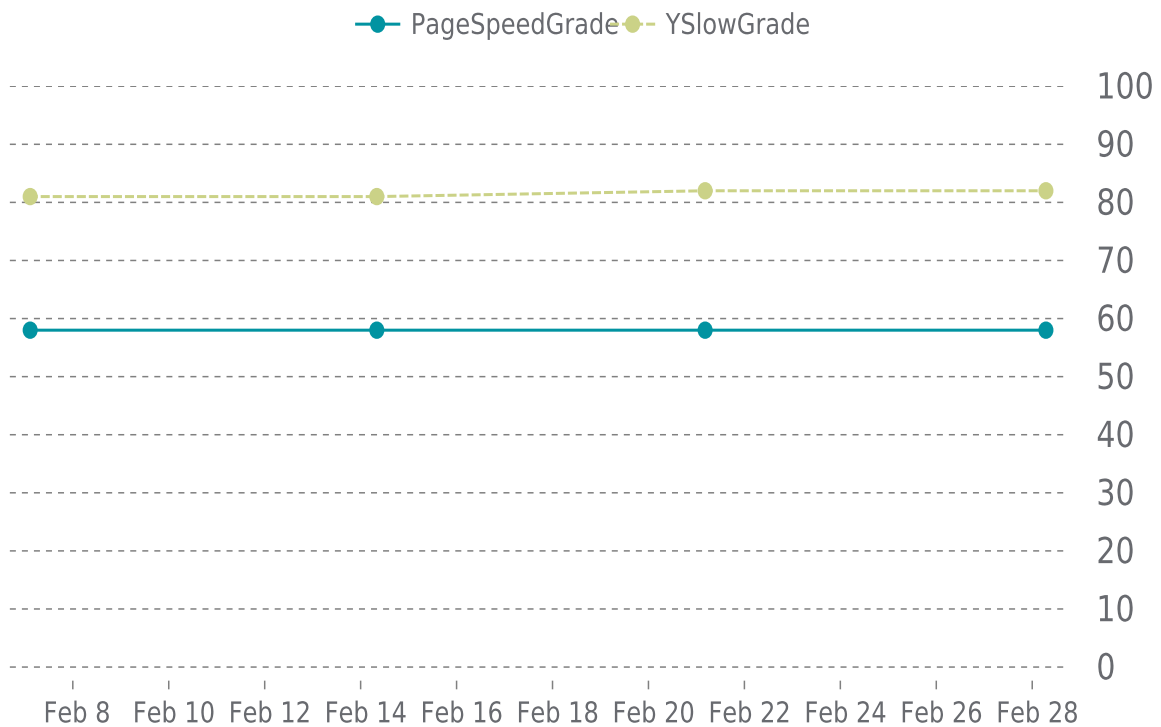

# ✓ PERFORMANCE

Total performance checks: **4**

02/01/2022 to 02/28/2022

## MOST RECENT SCAN

02/28/2022

PageSpeed Grade

**E (58%)**

Previous check: 58%

YSlow Grade

**B (82%)**

Previous check: 82%

## PERFORMANCE OVERVIEW