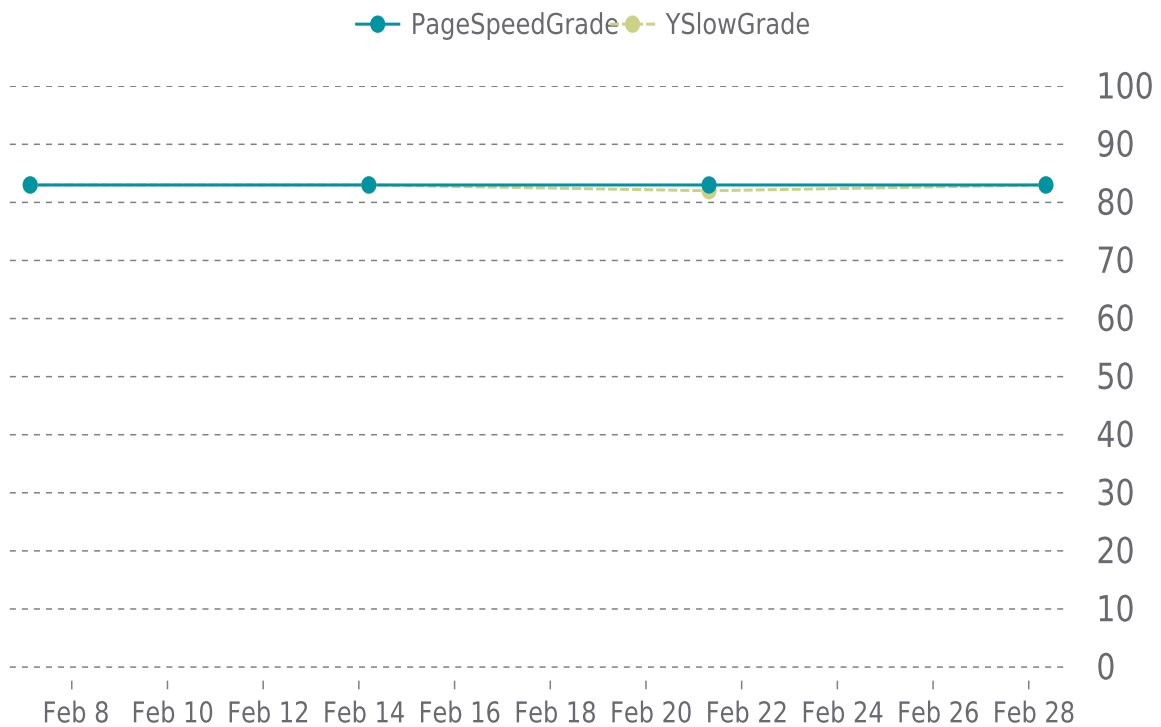

## MOST RECENT SCAN

02/28/2022

PageSpeed Grade

**B (83%)**

Previous check: 83%

YSlow Grade

**B (83%)**

Previous check: 82%

## PERFORMANCE OVERVIEW