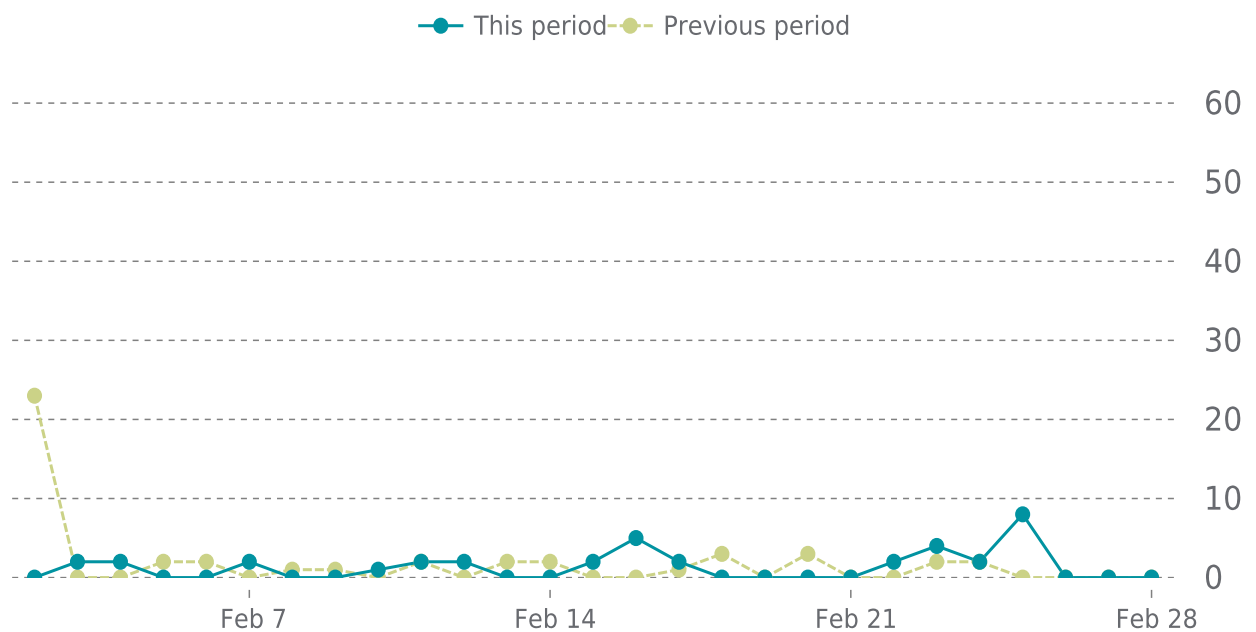

✓ ANALYTICS

Traffic up by: **26%**
02/01/2022 to 02/28/2022

OVERVIEW

Sessions
58
▲ 26%

Pageviews
95
▲ 53%

Session duration
53s
▲ 74%

SESSIONS

Pages Per Sessions: ▲ 21%

Social Media Sessions: ▼ -100
.00%

Bounce Rate: ▲ 8%

Organic Searches: ▲ 9.09%

Referrers	Sessions	Pages	Sessions
(direct)	42	/	48
bing	6	/degrees-and-programs/	8
google	4	/degrees/interna	7
design-bread.com	3	/degrees/manage ment-...	6
baidu	2	/contact-us/	6
Countries			
	Sessions		
United States	53		
Canada	2		
China	2		
(not set)	1