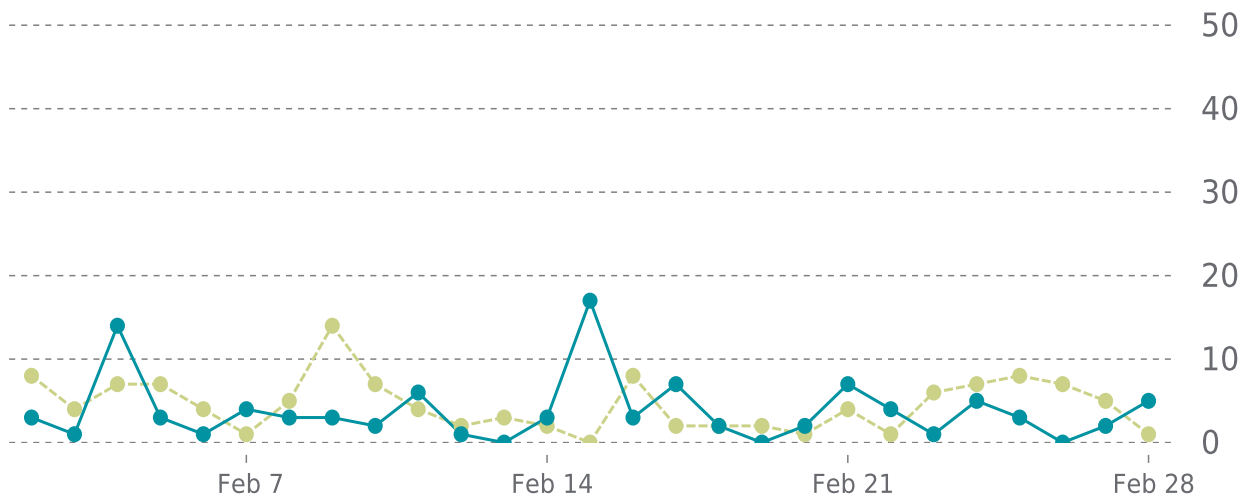

OVERVIEW

last 24 hours

100%

last 7 days

100%

last 30 days

100%

UPTIME HISTORY

Event	Date	Reason	Duration
UP	09/23/2021	-	158d 8h

✓ ANALYTICS

Traffic up by: **1%**
02/01/2022 to 02/28/2022

OVERVIEW

Sessions
0.1K
▲ 1%

Pageviews
0.2K
▼ -5%

Session duration
01m:49s
▲ 40%

SESSIONS

—●— This period —●— Previous period

Pages Per Sessions: ▼ -6%

Social Media Sessions: ▲ 0.00%

Bounce Rate: ▲ 20%

Organic Searches: ▼ -10.61%

Referrers	Sessions	Pages	Sessions
google	55	/	125
(direct)	44	/brothers-logistics/	70
design-bread.com	7	/connect/	48
linkedin.com	6	/marshall-lawrence-bio/	14
baidu	5	/leighton-davis-bio/	11
Countries			
	Sessions		
United States	104		
China	7		
United Kingdom	3		
Bulgaria	1		
South Africa	1		