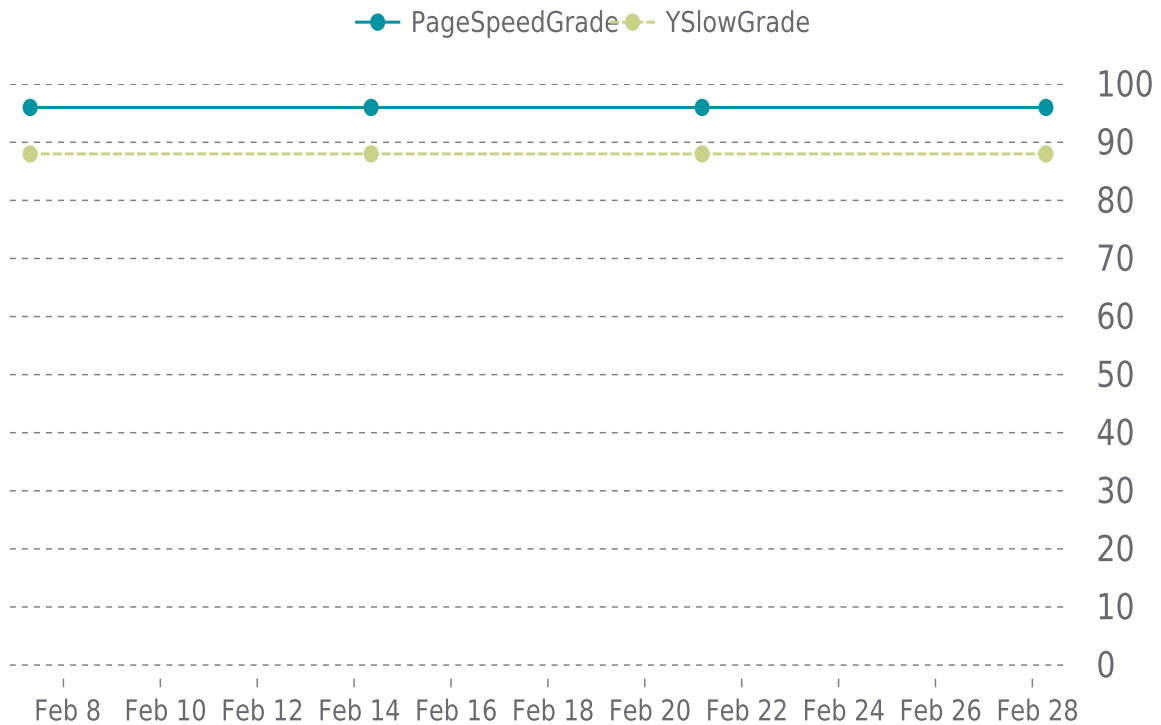

Event	Date	Reason	Duration
UP	09/23/2021	-	158d 8h

✓ ANALYTICS

Traffic up by: **1%**
02/01/2022 to 02/28/2022

OVERVIEW

Sessions
0.1K
▲ 1%

Pageviews
0.2K
▼ -5%

Session duration
01m:49s
▲ 40%

SESSIONS

✓ PERFORMANCE

Total performance checks: **4**

02/01/2022 to 02/28/2022

MOST RECENT SCAN

02/28/2022

PageSpeed Grade

A (96%)

Previous check: 96%

YSlow Grade

B (88%)

Previous check: 88%

PERFORMANCE OVERVIEW

PERFORMANCE HISTORY

Date	Load time	PageSpeed	YSlow
02/28/2022 06:43	0.77 s	A (96%)	B (88%)
02/21/2022 04:24	0.65 s	A (96%)	B (88%)
02/14/2022 08:25	0.80 s	A (96%)	B (88%)
02/07/2022 07:31	0.84 s	A (96%)	B (88%)