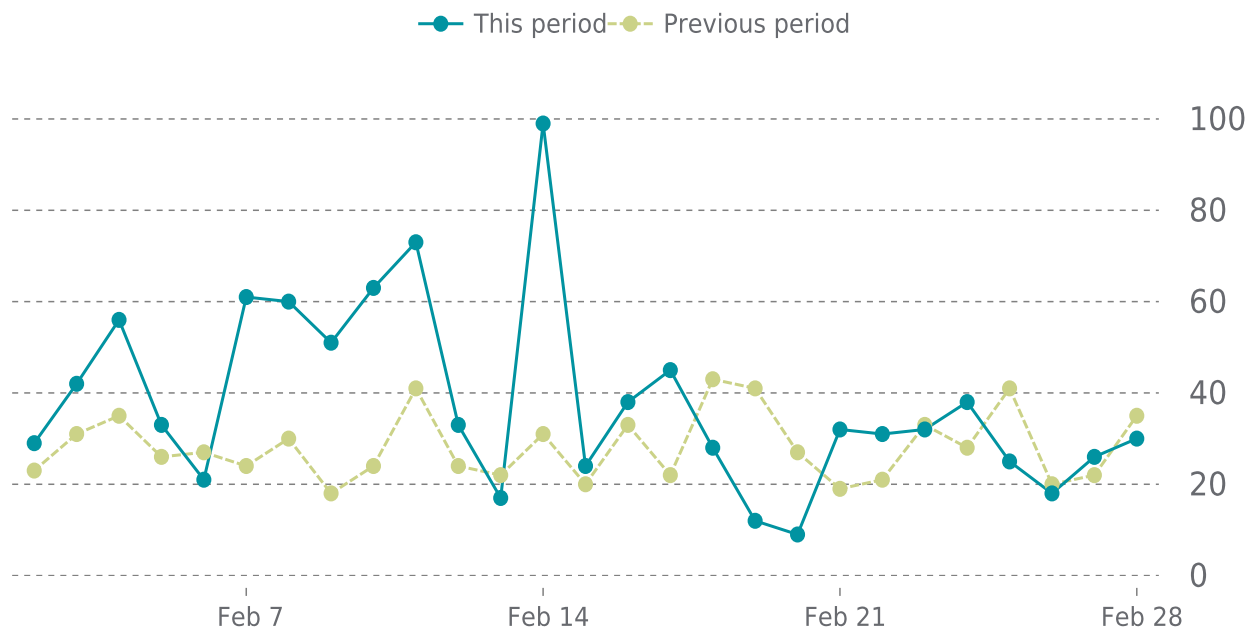

✓ ANALYTICS

Traffic up by: **41%**
02/01/2022 to 02/28/2022

OVERVIEW

Sessions
1.1K
▲ 41%

Pageviews
2.8K
▲ 35%

Session duration
01m:29s
▼ -16%

SESSIONS

Pages Per Sessions: ▼ -5%

Social Media Sessions: ▲ 43.40%

Bounce Rate: ▼ -2%

Organic Searches: ▲ 43.63%

Referrers	Sessions
google	728
(direct)	242
l.instagram.com	33
l.facebook.com	29
bing	20

Keywords	Sessions
bloomscompany.con	1
blooms florist hatt	1

Pages	Sessions
/	1149
/blooms-floral-arrangement/	702
/contact-us/	269
/blooms-gift-shop/	242
/blooms-garden/	182

Countries	Sessions
United States	1065
China	9
United Kingdom	9
Ireland	4
India	4