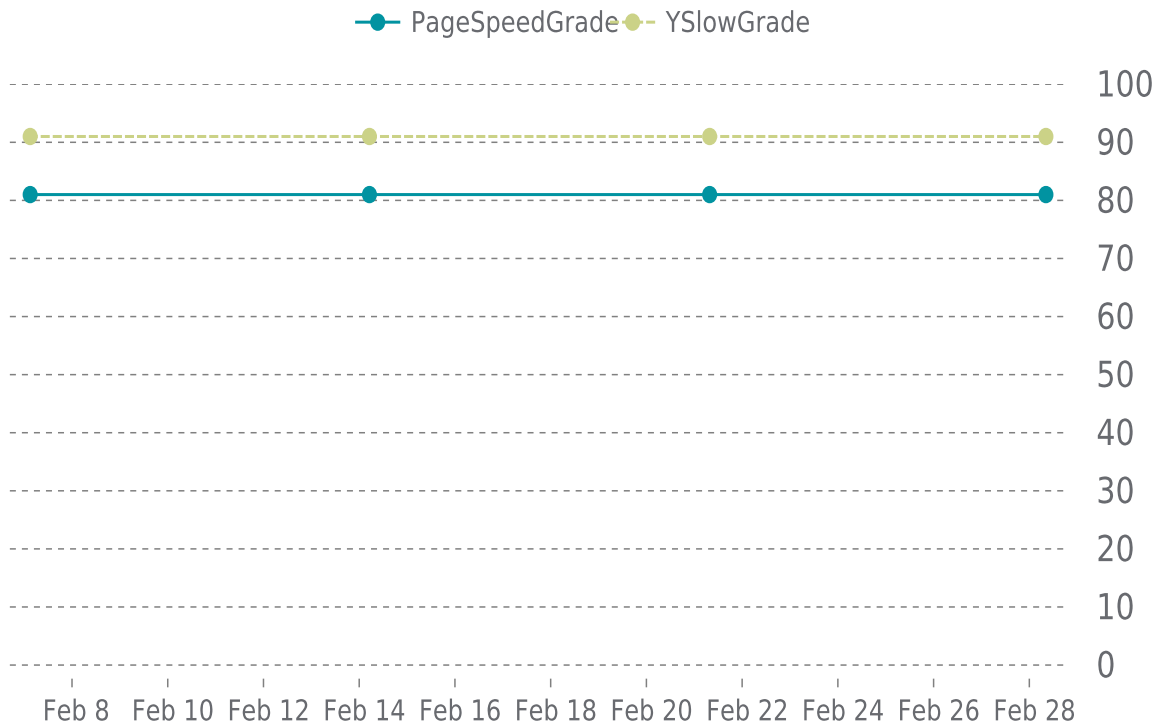

# ✓ PERFORMANCE

Total performance checks: **4**

02/01/2022 to 02/28/2022

## MOST RECENT SCAN

02/28/2022

PageSpeed Grade

**B (81%)**

Previous check: 81%

YSlow Grade

**A (91%)**

Previous check: 91%

## PERFORMANCE OVERVIEW