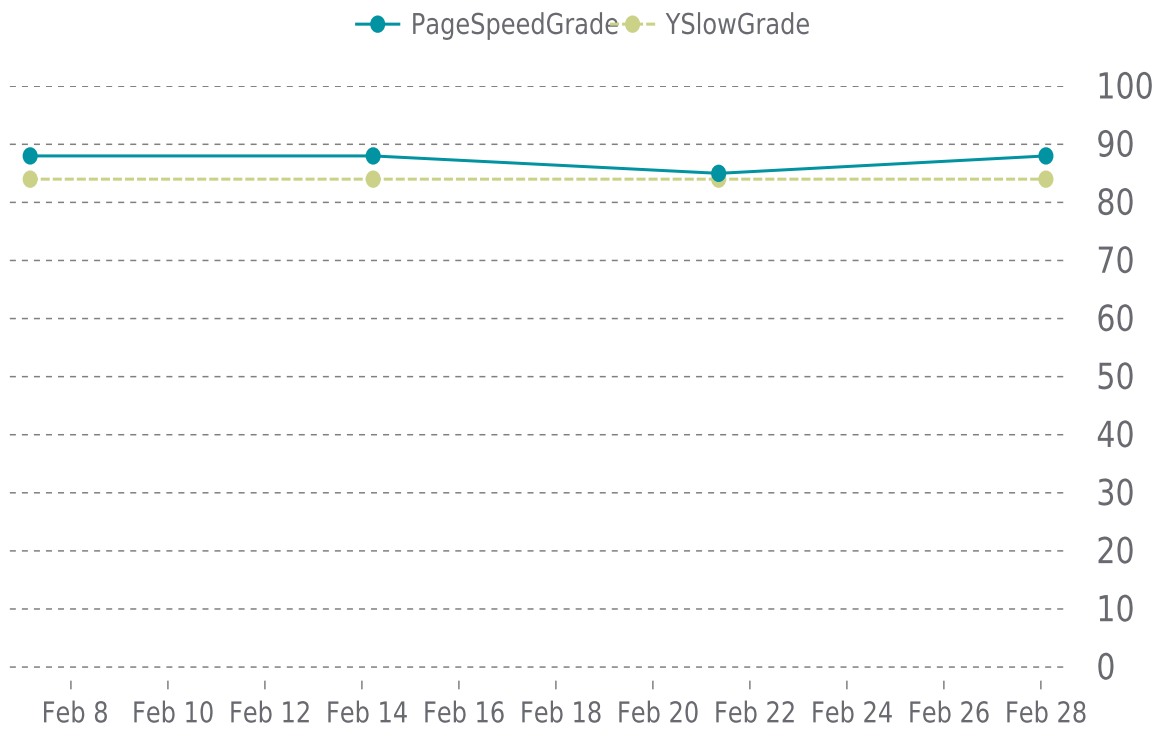

✓ PERFORMANCE

Total performance checks: **4**

02/01/2022 to 02/28/2022

MOST RECENT SCAN

02/28/2022

PageSpeed Grade

B (88%)

Previous check: 85%

YSlow Grade

B (84%)

Previous check: 84%

PERFORMANCE OVERVIEW

PERFORMANCE HISTORY

Date	Load time	PageSpeed	YSlow
02/28/2022 02:30	1.08 s	B (88%)	B (84%)
02/21/2022 08:33	1.34 s	B (85%)	B (84%)
02/14/2022 05:35	1.16 s	B (88%)	B (84%)
02/07/2022 03:50	1.53 s	B (88%)	B (84%)