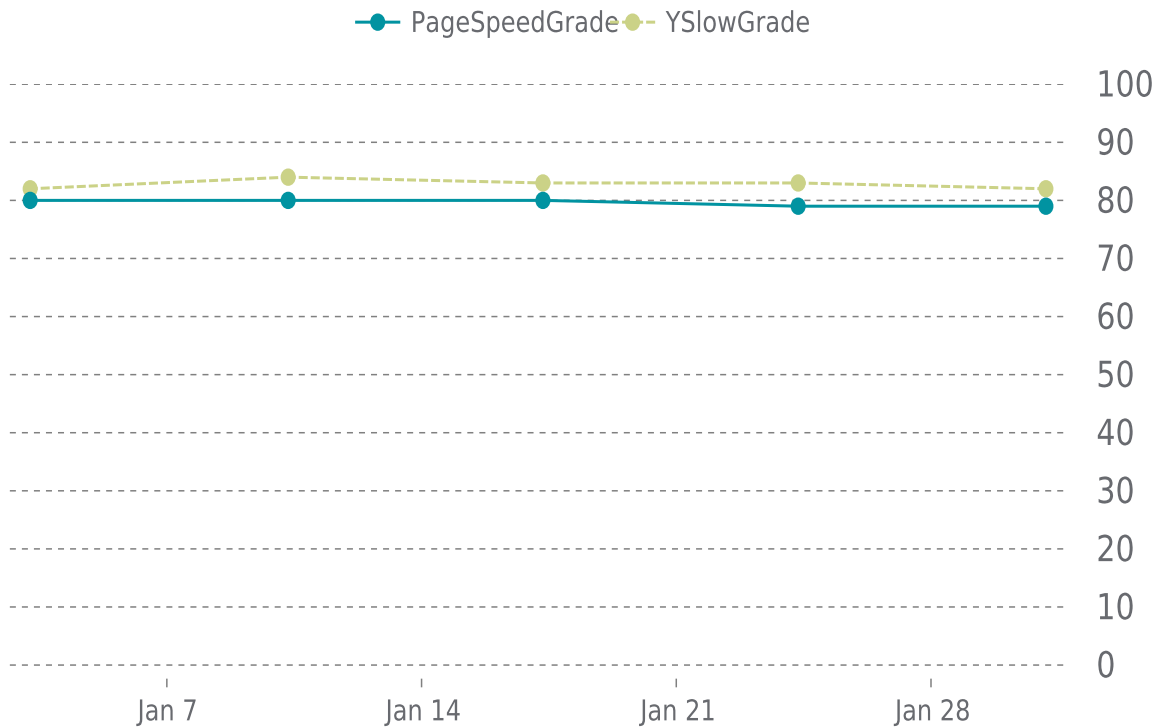

# ✓ PERFORMANCE

Total performance checks: **5**

01/01/2022 to 01/31/2022

## MOST RECENT SCAN

01/31/2022

PageSpeed Grade

**C (79%)**

Previous check: 79%

YSlow Grade

**B (82%)**

Previous check: 83%

## PERFORMANCE OVERVIEW