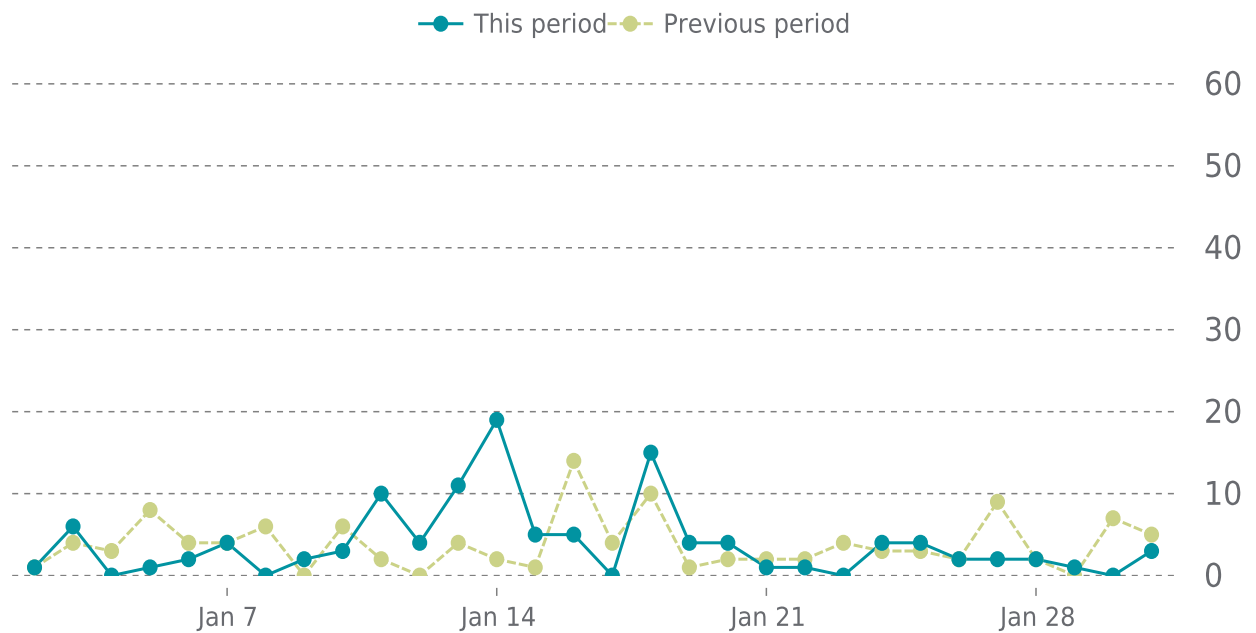

✓ ANALYTICS

Traffic up by: **0%**
01/01/2022 to 01/31/2022

OVERVIEW

Sessions
0.1K
▲ 0%

Pageviews
0.2K
▼ -7%

Session duration
02m:27s
▼ -20%

SESSIONS

Pages Per Sessions: ▼ -7%

Social Media Sessions: ▲ 0.00%

Bounce Rate: ▼ -20%

Organic Searches: ▲ 31.25%

Referrers	Sessions	Pages	Sessions
(direct)	44	/	91
google	36	/about-abb-payne/	69
payneco.net	21	/portfolio/	52
design-bread.com	10	/in-the-press/	19
yahoo	2	/our-story/	17
Countries	Sessions		
United States	111		
India	2		
Romania	1		
Costa Rica	1		
China	1