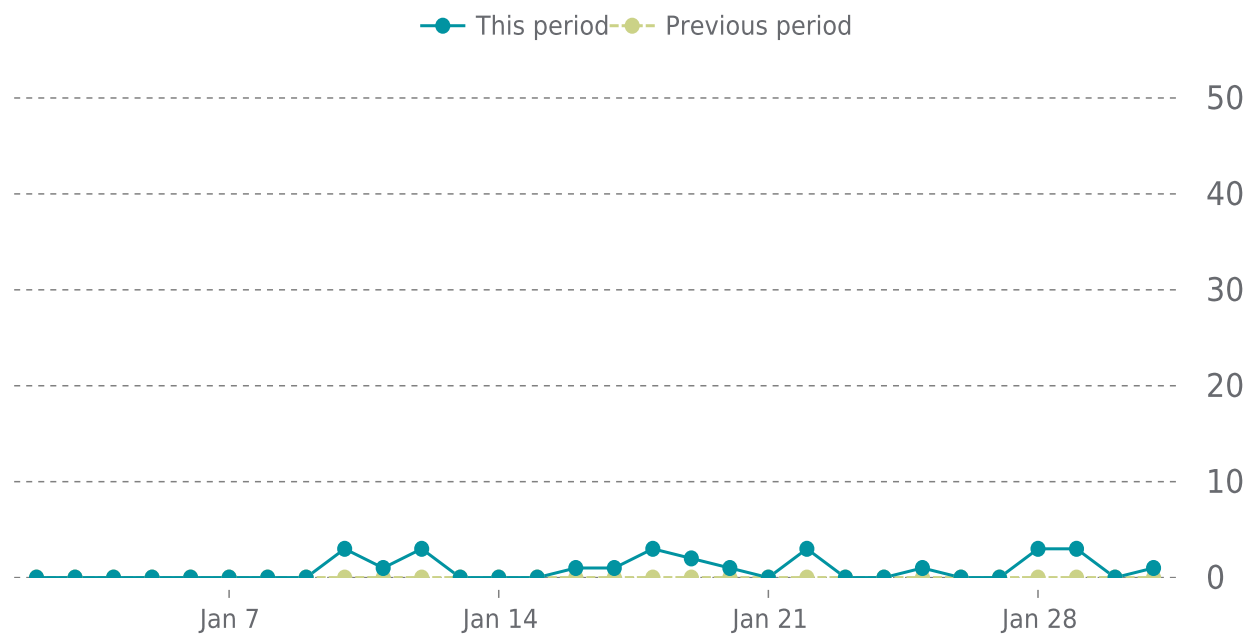

| Event | Date | Reason | Duration |
|-------|------------|--------|----------|
| UP | 01/12/2022 | - | 19d 10h |

✓ ANALYTICS

Traffic up by: **0%**
01/01/2022 to 01/31/2022

OVERVIEW

Sessions
26
▲ 0%

Pageviews
47
▲ 0%

Session duration
02m:12s
▲ 0%

SESSIONS

Pages Per Sessions: ▲ 0%

Social Media Sessions: ▲ 0.00%

Bounce Rate: ▲ 0%

Organic Searches: ▲ 0.00%

| Referrers | Sessions |
|--------------------|-----------------|
| (direct) | 15 |
| google | 6 |
| members.theadp.com | 4 |
| orion.managewp.com | 1 |