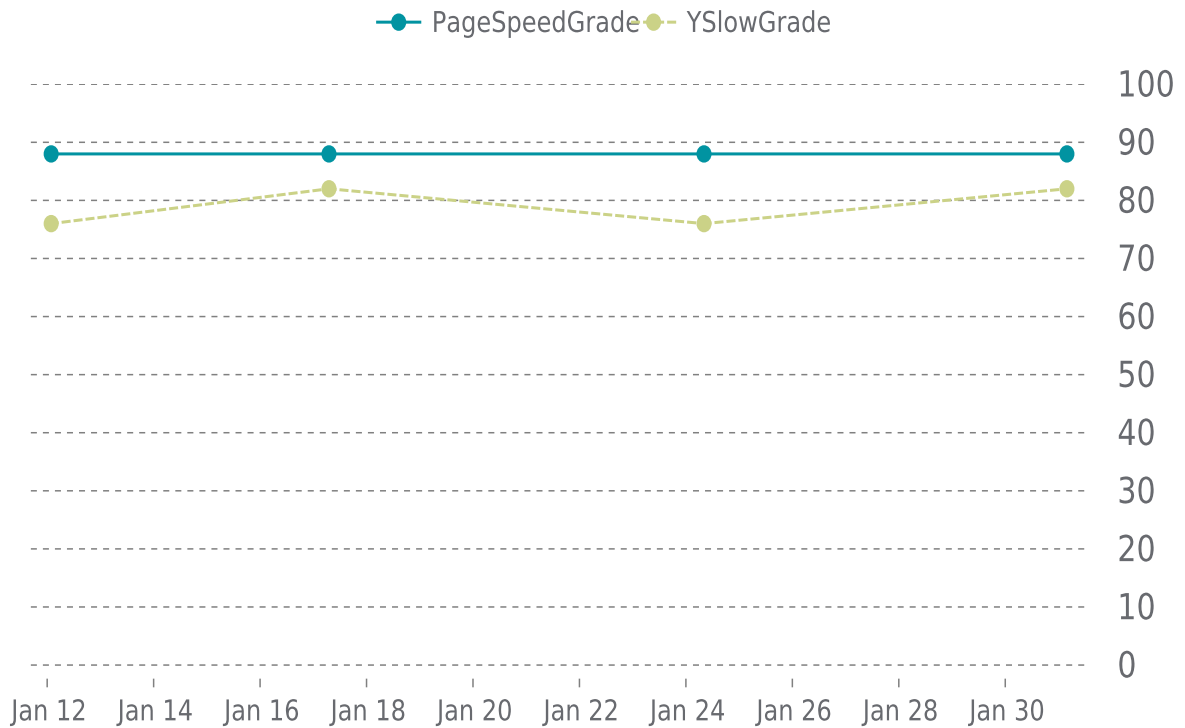

SECURITY SCAN HISTORY (2/2)

| Date | Malware | Vulnerabilities | Web Trust |
|------------------|---------|-----------------|-----------|
| 01/22/2022 7:31 | Clean | Clean | Clean |
| 01/21/2022 5:04 | Clean | Clean | Clean |
| 01/20/2022 8:02 | Clean | Clean | Clean |
| 01/19/2022 6:37 | Clean | Clean | Clean |
| 01/18/2022 4:01 | Clean | Clean | Clean |
| 01/17/2022 8:04 | Clean | Clean | Clean |
| 01/16/2022 7:34 | Clean | Clean | Clean |
| 01/15/2022 7:01 | Clean | Clean | Clean |
| 01/14/2022 5:00 | Clean | Clean | Clean |
| 01/13/2022 1:32 | Clean | Clean | Clean |
| 01/12/2022 13:49 | Clean | Clean | Clean |

✓ PERFORMANCE

Total performance checks: **4**

01/01/2022 to 01/31/2022

MOST RECENT SCAN

01/31/2022

PageSpeed Grade

B (88%)

Previous check: 88%

YSlow Grade

B (82%)

Previous check: 76%

PERFORMANCE OVERVIEW

PERFORMANCE HISTORY

| Date | Load time | PageSpeed | YSlow |
|------------------|-----------|-----------|---------|
| 01/31/2022 03:48 | 1.21 s | B (88%) | B (82%) |
| 01/24/2022 08:10 | 1.16 s | B (88%) | C (76%) |
| 01/17/2022 07:04 | 1.01 s | B (88%) | B (82%) |
| 01/12/2022 13:48 | 0.94 s | B (88%) | C (76%) |