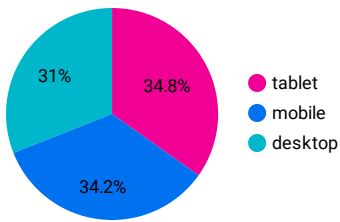

Users
6,187

Pageviews
16,679
↑ 72.0% from previous month

Bounce Rate
63.53%
↑ 39.0% from previous month

Pages / Session
2.08
↓ -28.9% from previous month

Avg. Session Duration
00:01:37
↓ -36.3% from previous month

Total Google
\$6,778.56
Total Facebook
\$1,414.85

BUDGET:

\$7000 Google / \$2200 Facebook

CAMPAIGNS:

	Clicks	CPC
WCU Nursing Scholarship - MS	620	0.66
WCU Nursing Scholarship	431	1.11

CONTACTS THROUGH WEBSITE: 278

Google Ads Performance

Clicks **3,295** Avg. CPC **\$1.29** Impressions **323,577** Total Cost **\$6,778.56**

Facebook Performance

Link Clicks **1,051** Impressions **205,766** Total Spend **\$1,414.85**