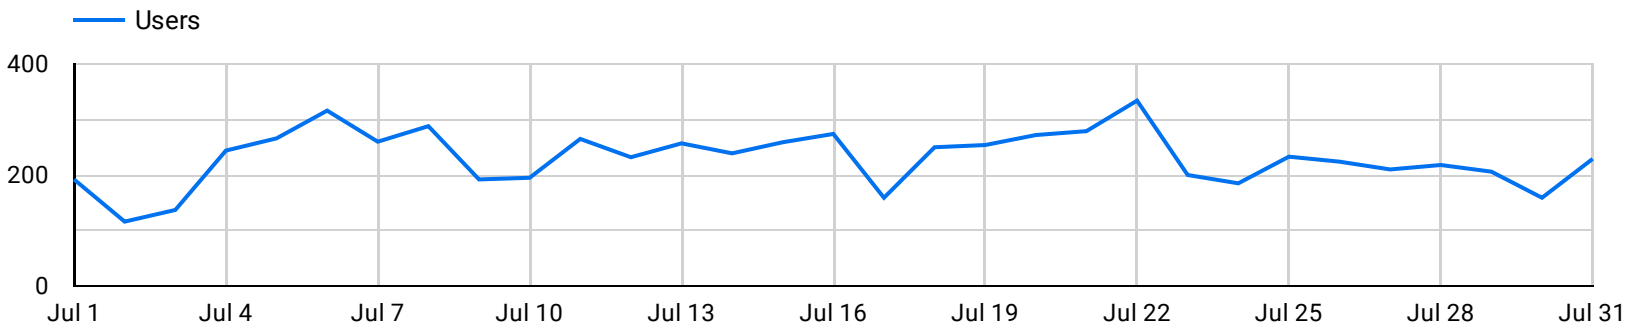

Users
6,187

Pageviews
16,679
↑ 72.0% from previous month

Bounce Rate
63.53%
↑ 39.0% from previous month

Pages / Session
2.08
↓ -28.9% from previous month

Avg. Session Duration
00:01:37
↓ -36.3% from previous month

Total Google
\$6,778.56
Total Facebook
\$1,414.85

BUDGET:

\$7000 Google / \$2200 Facebook

CAMPAIGNS:

	Clicks	CPC
WCU Nursing Scholarship - MS	620	0.66
WCU Nursing Scholarship	431	1.11

CONTACTS THROUGH WEBSITE: 278

Google Ads Performance

Clicks **3,295** Avg. CPC **\$1.29** Impressions **323,577** Total Cost **\$6,778.56**

Facebook Performance

Link Clicks **1,051** Impressions **205,766** Total Spend **\$1,414.85**