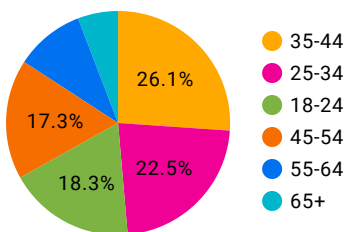

Users
6,187

Pageviews
16,679
↑ 72.0% from previous month

Bounce Rate
63.53%
↑ 39.0% from previous month

Pages / Session
2.08
↓ -28.9% from previous month

Avg. Session Duration
00:01:37
↓ -36.3% from previous month

Total Google
\$6,778.56
Total Facebook
\$1,414.85

BUDGET:

\$7000 Google / \$2200 Facebook

CAMPAIGNS:

	Clicks	CPC
WCU Nursing Scholarship - MS	620	0.66
WCU Nursing Scholarship	431	1.11

CONTACTS THROUGH WEBSITE: 278

Google Ads Performance

Clicks **3,295** Avg. CPC **\$1.29** Impressions **323,577** Total Cost **\$6,778.56**

Facebook Performance

Link Clicks **1,051** Impressions **205,766** Total Spend **\$1,414.85**