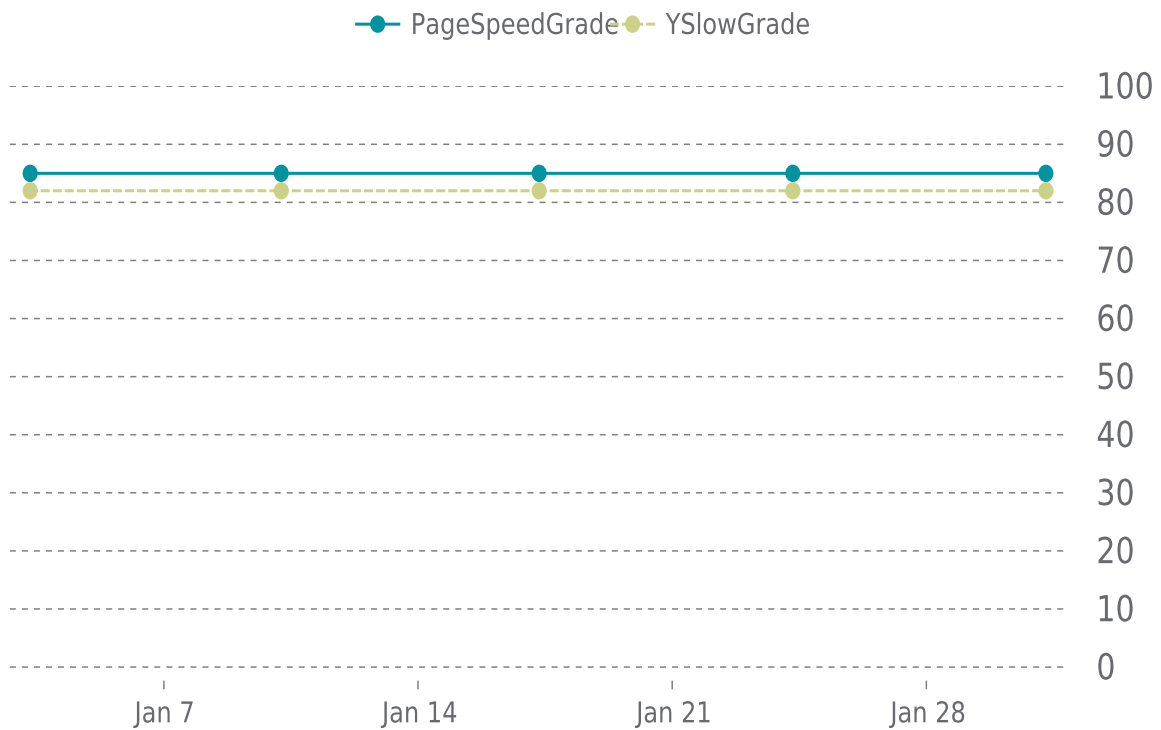

✓ PERFORMANCE

Total performance checks: **5**

01/01/2022 to 01/31/2022

MOST RECENT SCAN

01/31/2022

PageSpeed Grade

B (85%)

Previous check: 85%

YSlow Grade

B (82%)

Previous check: 82%

PERFORMANCE OVERVIEW

PERFORMANCE HISTORY

Date	Load time	PageSpeed	YSlow
01/31/2022 07:01	1.23 s	B (85%)	B (82%)
01/24/2022 07:44	1.24 s	B (85%)	B (82%)
01/17/2022 08:04	1.05 s	B (85%)	B (82%)
01/10/2022 05:35	0.90 s	B (85%)	B (82%)
01/03/2022 07:38	1.09 s	B (85%)	B (82%)