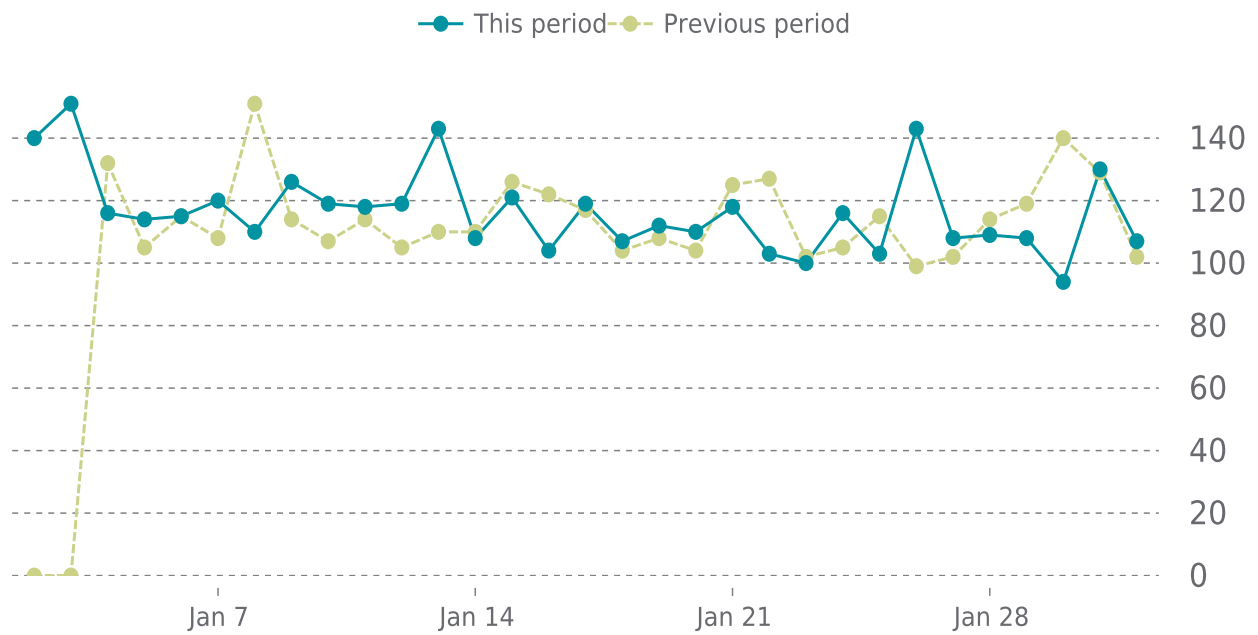

OVERVIEW

last 24 hours
100%

last 7 days
100%

last 30 days
100%

UPTIME HISTORY

Event	Date	Reason	Duration
UP	09/15/2021	-	138d 20h

✓ ANALYTICS

Traffic up by: **8.4%**

01/01/2022 to 01/31/2022

SESSIONS

SECURITY

Total security checks: **5**

01/01/2022 to 01/31/2022

MOST RECENT SCAN

01/31/2022

Status: **Clean**