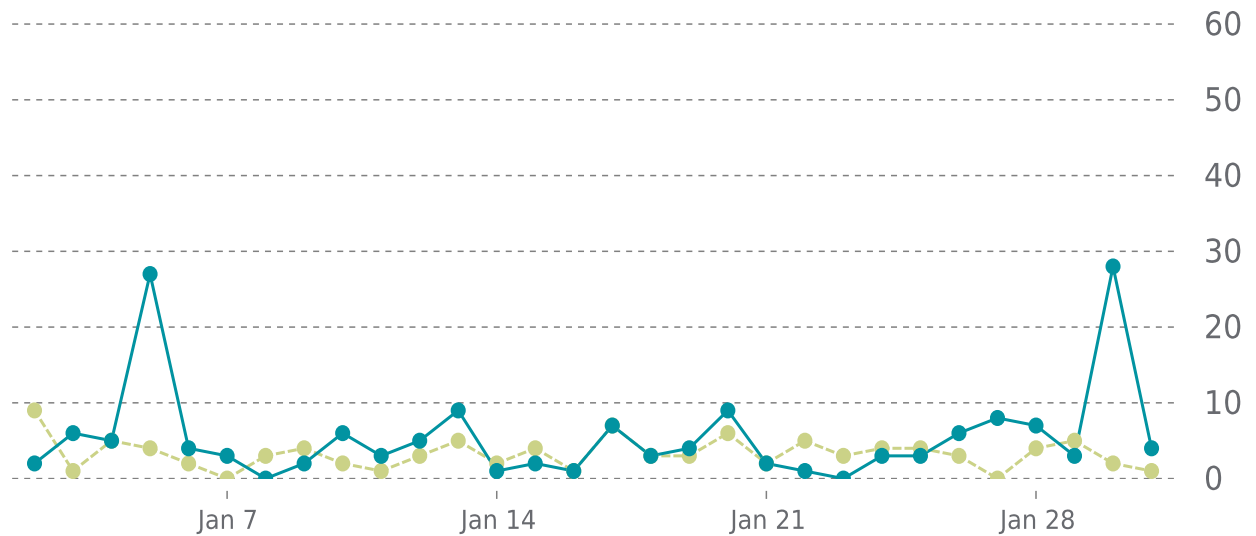

✓ ANALYTICS

Traffic up by: **66%**
01/01/2022 to 01/31/2022

OVERVIEW

Sessions
0.1K
▲ 66%

Pageviews
0.2K
▲ 45%

Session duration
01m:09s
▲ 55%

SESSIONS

—●— This period —●— Previous period

Pages Per Sessions: ▼ -13%

Social Media Sessions: ▲ 0.00%

Bounce Rate: ▲ 15%

Organic Searches: ▲ 19.67%

Referrers	Sessions	Pages	Sessions
(direct)	82	/	105
google	62	/metal-roofing/	28
bing	6	/services/	25
sbomagic.com	4	/about-us/	22
yahoo	3	/contact-us/	21

Countries	Sessions
United States	152
China	4
Hong Kong	3
Philippines	1
India	1