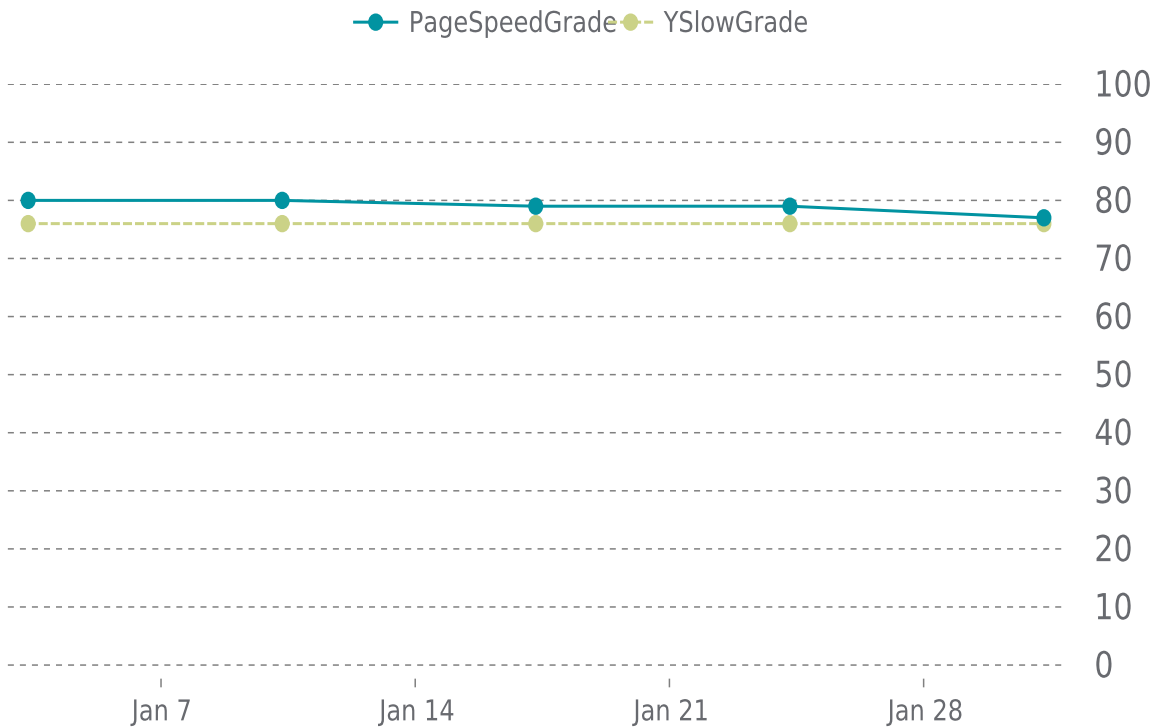

# ✓ PERFORMANCE

Total performance checks: **5**

01/01/2022 to 01/31/2022

## MOST RECENT SCAN

01/31/2022

PageSpeed Grade

**C (77%)**

Previous check: 79%

YSlow Grade

**C (76%)**

Previous check: 76%

## PERFORMANCE OVERVIEW