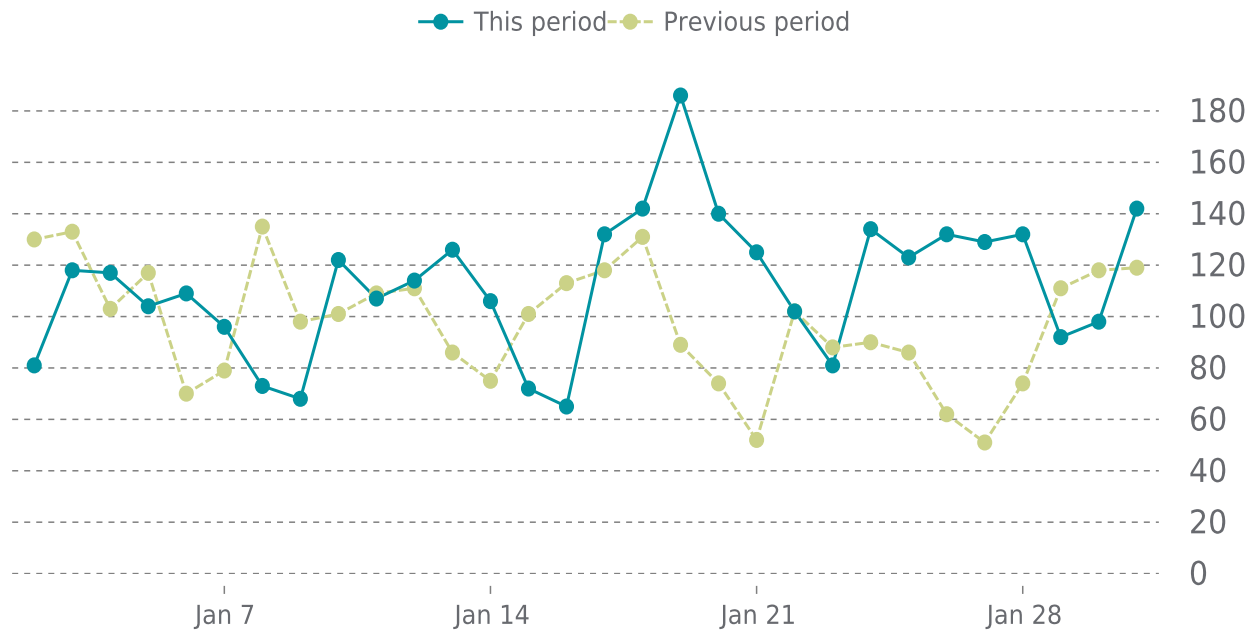

OVERVIEW

last 24 hours

100%

last 7 days

100%

last 30 days

100%

UPTIME HISTORY

Event	Date	Reason	Duration
UP	09/15/2021	-	138d 20h

✓ ANALYTICS

Traffic up by: **16%**
01/01/2022 to 01/31/2022

OVERVIEW

Sessions
3.5K
▲ 16%

Pageviews
4.2K
▲ 14%

Session duration
55s
▲ 9%

SESSIONS

Pages Per Sessions: ▼ -2%

Social Media Sessions: ▲ 30.91%

Bounce Rate: ▲ 3%

Organic Searches: ▲ 17.58%

Referrers	Sessions
google	1802
(direct)	1208
bing	121
facebook	81
l.facebook.com	67

Keywords	Sessions
parishtractor.com	1
parrishhtractor.com	1