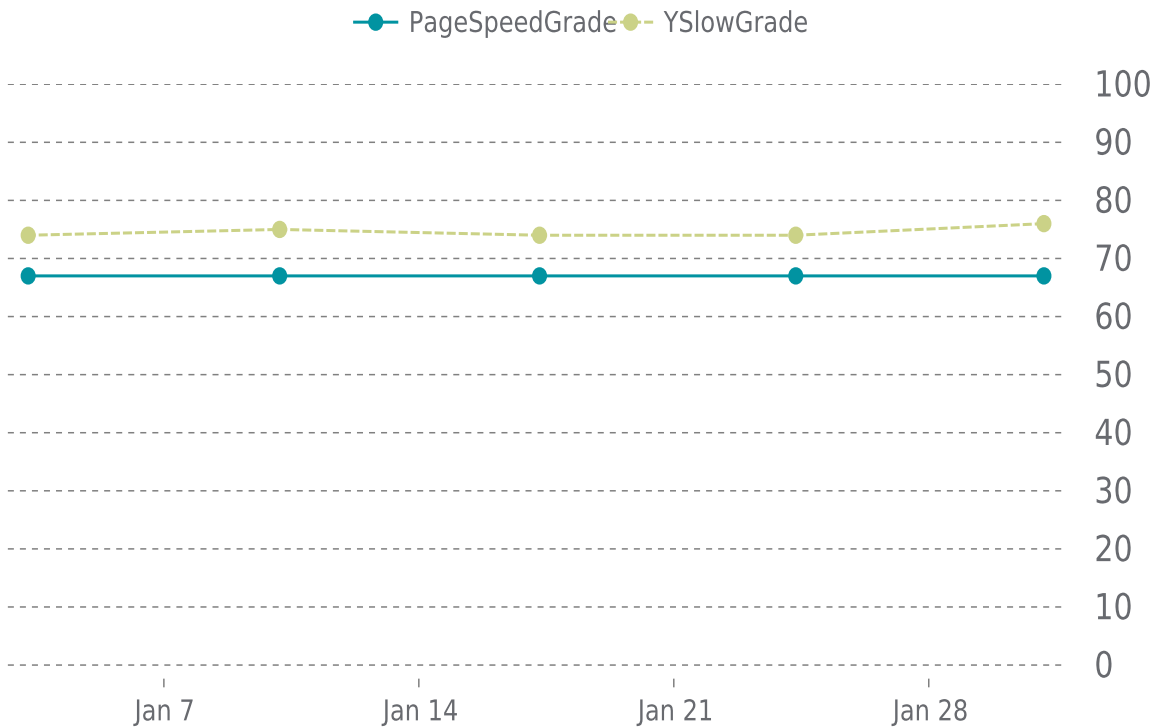

Event	Date	Reason	Duration
UP	09/15/2021	-	138d 20h

✓ ANALYTICS

Traffic up by: **16%**
01/01/2022 to 01/31/2022

OVERVIEW

Sessions
3.5K
▲ 16%

Pageviews
4.2K
▲ 14%

Session duration
55s
▲ 9%

SESSIONS

✓ PERFORMANCE

Total performance checks: **5**

01/01/2022 to 01/31/2022

MOST RECENT SCAN

01/31/2022

PageSpeed Grade

D (67%)

Previous check: 67%

YSlow Grade

C (76%)

Previous check: 74%

PERFORMANCE OVERVIEW

PERFORMANCE HISTORY

Date	Load time	PageSpeed	YSlow
01/31/2022 03:53	1.35 s	D (67%)	C (76%)
01/24/2022 08:22	1.44 s	D (67%)	C (74%)
01/17/2022 07:33	1.20 s	D (67%)	C (74%)
01/10/2022 04:19	1.48 s	D (67%)	C (75%)
01/03/2022 06:35	1.18 s	D (67%)	C (74%)