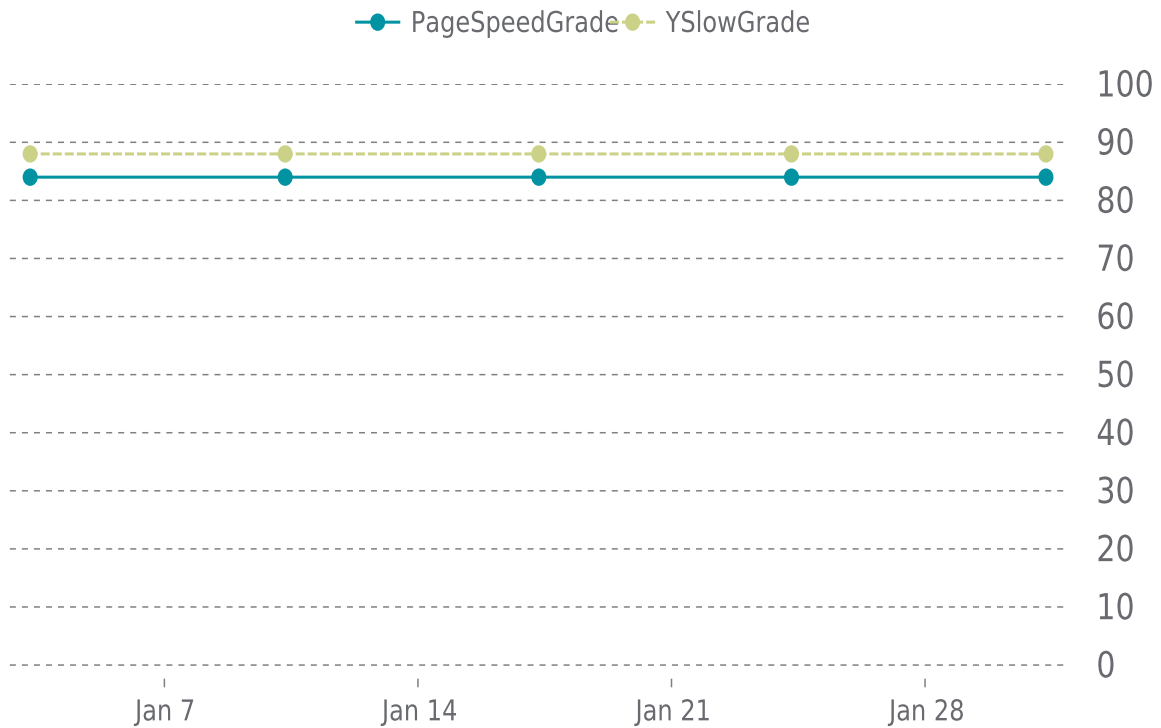

✓ PERFORMANCE

Total performance checks: **5**

01/01/2022 to 01/31/2022

MOST RECENT SCAN

01/31/2022

PageSpeed Grade

B (84%)

Previous check: 84%

YSlow Grade

B (88%)

Previous check: 88%

PERFORMANCE OVERVIEW

PERFORMANCE HISTORY

Date	Load time	PageSpeed	YSlow
01/31/2022 08:05	0.96 s	B (84%)	B (88%)
01/24/2022 07:30	0.85 s	B (84%)	B (88%)
01/17/2022 08:05	0.84 s	B (84%)	B (88%)
01/10/2022 08:01	0.68 s	B (84%)	B (88%)
01/03/2022 07:04	0.79 s	B (84%)	B (88%)