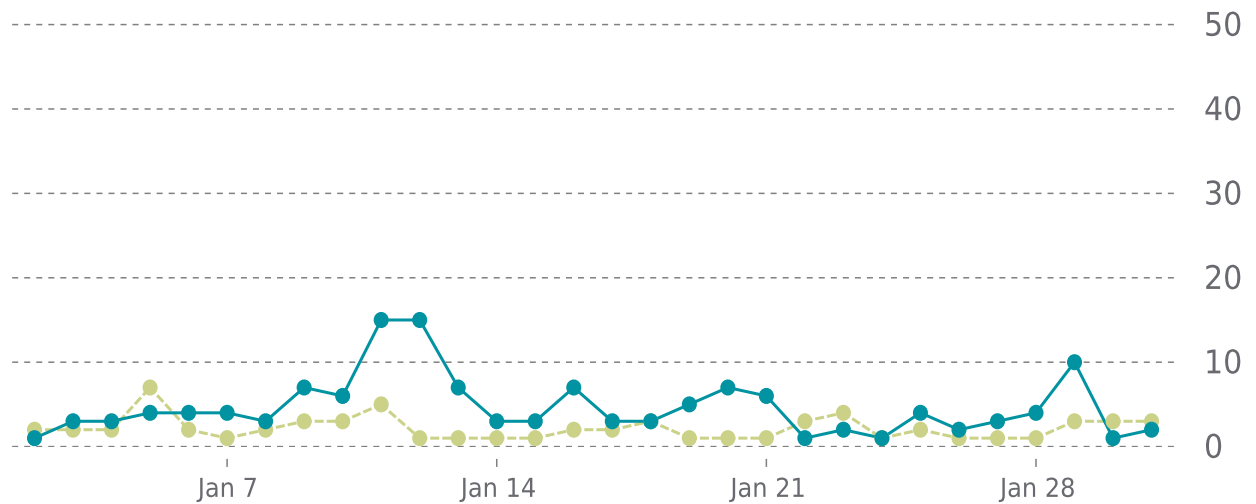

OVERVIEW

last 24 hours

100%

last 7 days

100%

last 30 days

99%**UPTIME HISTORY**

Event	Date	Reason	Duration
UP	01/10/2022	-	21d 6h
DOWN	01/10/2022	Unable to connect to http://kentmccarty.com/ .	30m 10s
UP	01/10/2022	-	9h
DOWN	01/10/2022	Unable to connect to http://kentmccarty.com/ .	2m 7s

✓ ANALYTICS

Traffic up by: **114%**
01/01/2022 to 01/31/2022

OVERVIEW

Sessions
0.1K
▲ 114%

Pageviews
0.1K
▲ 153%

Session duration
31s
▲ 93%

SESSIONS

—●— This period —●— Previous period