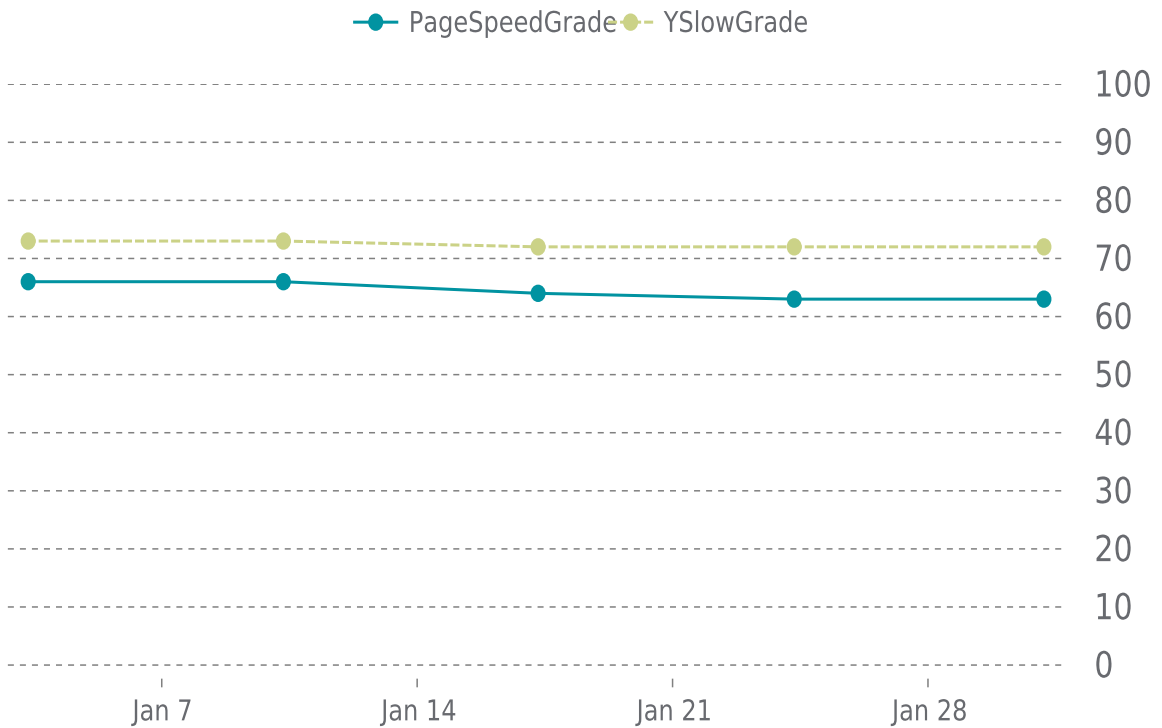

✓ PERFORMANCE

Total performance checks: **5**

01/01/2022 to 01/31/2022

MOST RECENT SCAN

01/31/2022

PageSpeed Grade

D (63%)

Previous check: 63%

YSlow Grade

C (72%)

Previous check: 72%

PERFORMANCE OVERVIEW

PERFORMANCE HISTORY

Date	Load time	PageSpeed	YSlow
01/31/2022 04:16	5.08 s	D (63%)	C (72%)
01/24/2022 08:02	4.51 s	D (63%)	C (72%)
01/17/2022 07:33	3.68 s	D (64%)	C (72%)
01/10/2022 08:01	4.31 s	D (66%)	C (73%)
01/03/2022 08:08	3.34 s	D (66%)	C (73%)