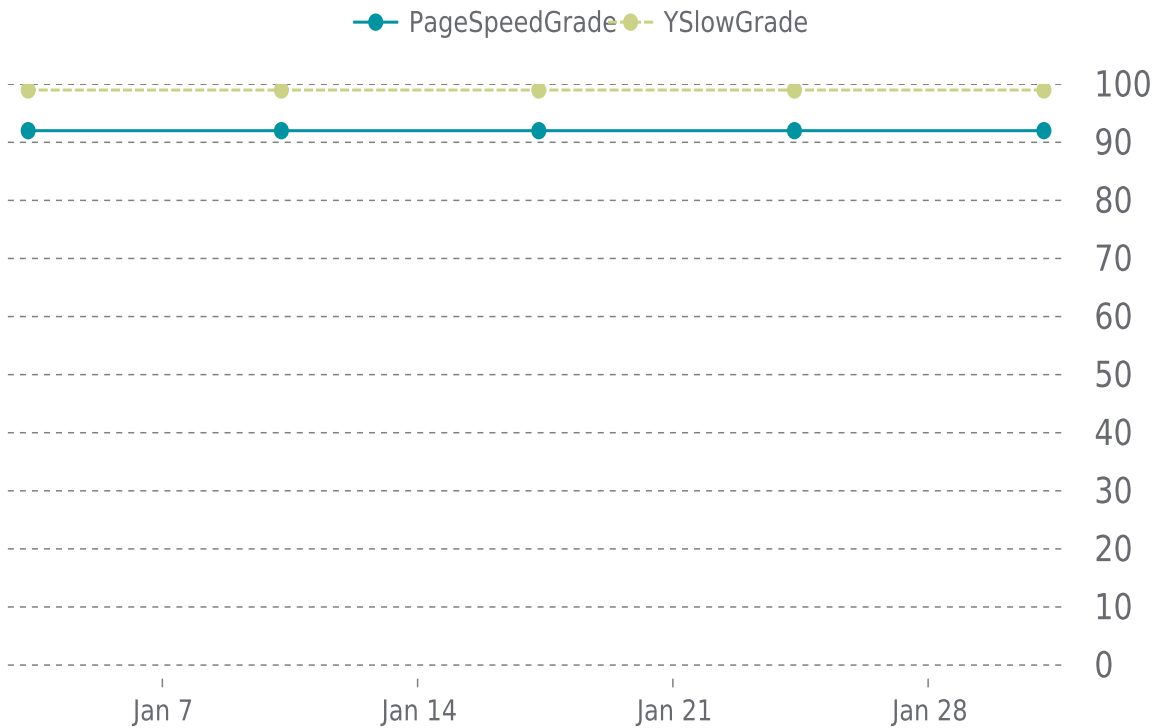

# ✓ PERFORMANCE

Total performance checks: **5**

01/01/2022 to 01/31/2022

## MOST RECENT SCAN

01/31/2022

PageSpeed Grade

**A (92%)**

Previous check: 92%

YSlow Grade

**A (99%)**

Previous check: 99%

## PERFORMANCE OVERVIEW