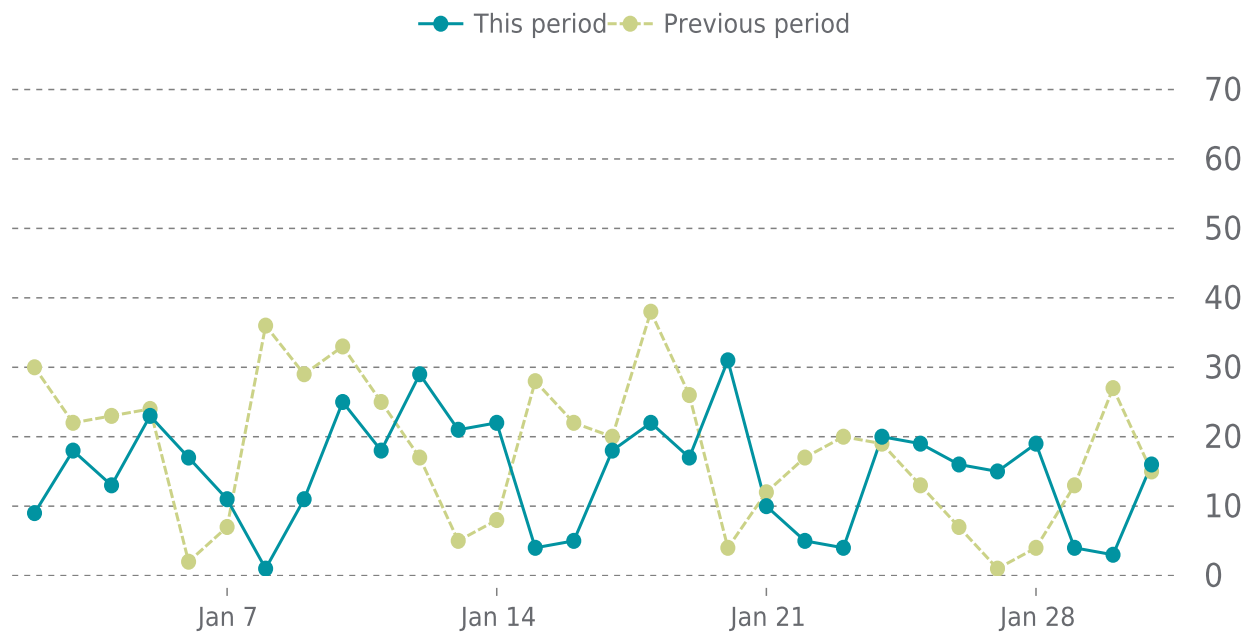

✓ ANALYTICS

Traffic down by: **19%**
01/01/2022 to 01/31/2022

OVERVIEW

Sessions
0.4K
▼ -19%

Pageviews
1K
▼ -19%

Session duration
01m:21s
▲ 8%

SESSIONS

Pages Per Sessions: ▲ 1%

Social Media Sessions: ▼ -2.17%

Bounce Rate: ▼ -5%

Organic Searches: ▼ -9.79%

Referrers	Sessions	Pages	Sessions
google	270	/	431
(direct)	95	/careers/	126
linkedin.com	29	/our-team/	121
bing	20	/about-empire-group/	120
l.facebook.com	8	/contact-empire/	58

Countries	Sessions
United States	368
India	17
Canada	14
United Arab Emirates	10
United Kingdom	4